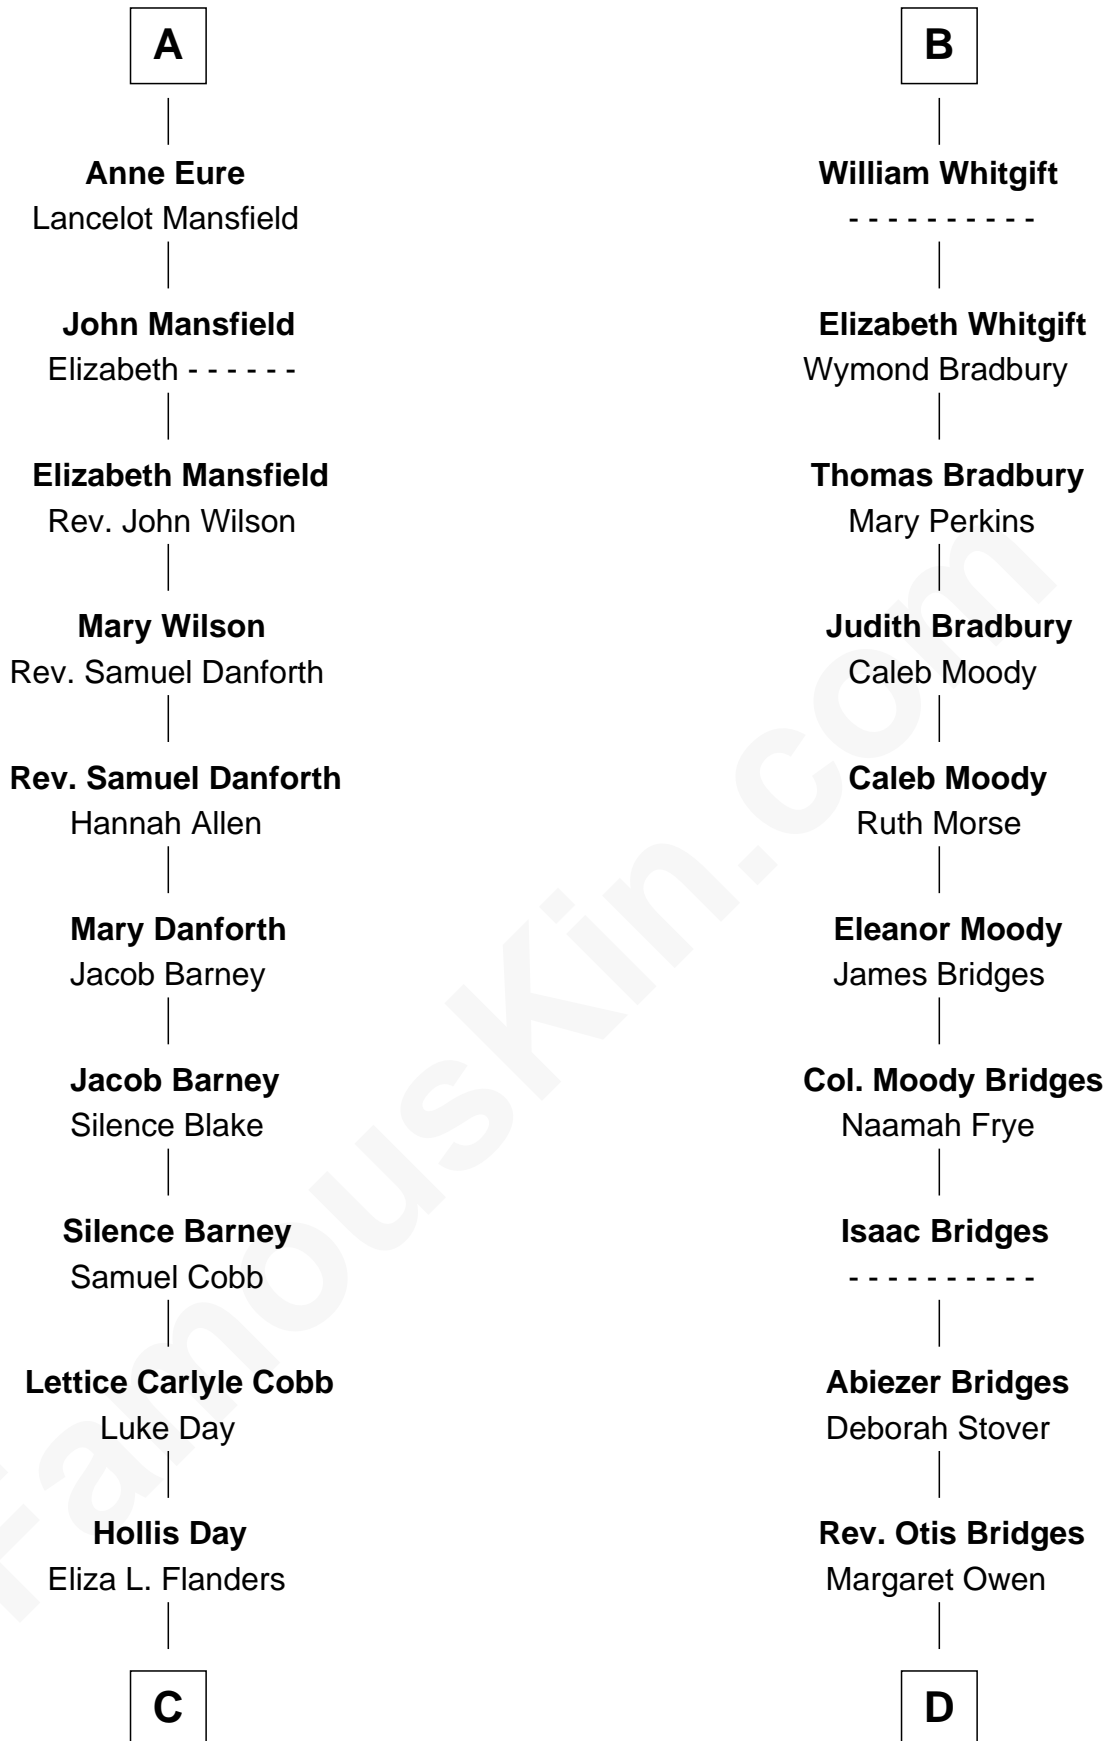

## Relationship Chart of

### Sandra Day O'Connor

*First Female U.S. Supreme Court Justice*

19th cousin of

**Owen Brewster**

*54th Governor of Maine*

**Sir William de Aton**

Isabel de Percy

**C**

**Henry Clay Day**  
Alice Edith Hilton

**Henry R. Day**  
Ada Mae Wilkey

**Sandra Day O'Connor**  
*U.S. Supreme Court Justice*

**D**

**Owen W. Bridges**  
Lydia A. -----

**Carrie S. Bridges**  
William Edmund Brewster

**Owen Brewster**  
*54th Governor of Maine*

FamousKin.com