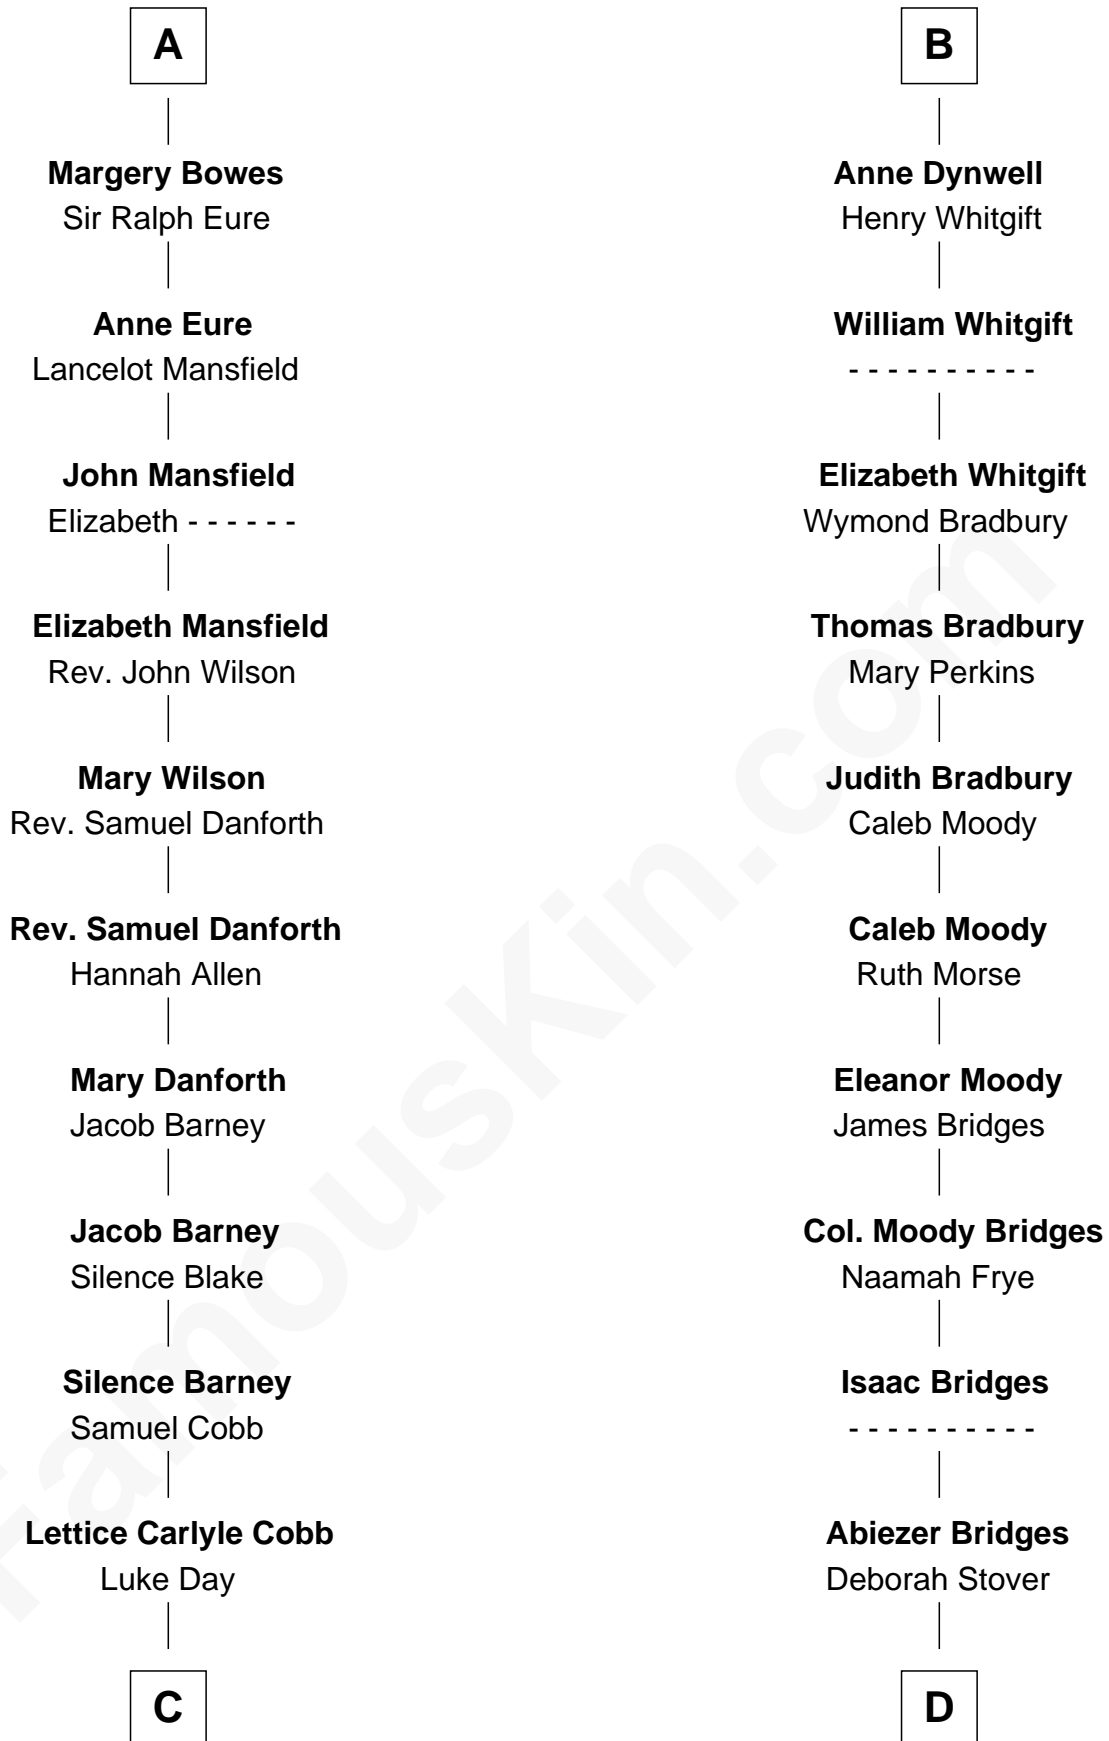

### Sandra Day O'Connor

*First Female U.S. Supreme Court Justice*

20th cousin of

### Owen Brewster

*54th Governor of Maine*

**Sir Geoffrey le Scrope**

Ivetta de Ros

**C**

**Hollis Day**

Eliza L. Flanders

**Henry Clay Day**

Alice Edith Hilton

**Henry R. Day**

Ada Mae Wilkey

**Sandra Day O'Connor**

*U.S. Supreme Court Justice*

**D**

**Rev. Otis Bridges**

Margaret Owen

**Owen W. Bridges**

Lydia A. - - - - -

**Carrie S. Bridges**

William Edmund Brewster

**Owen Brewster**

*54th Governor of Maine*

FamousKin.com