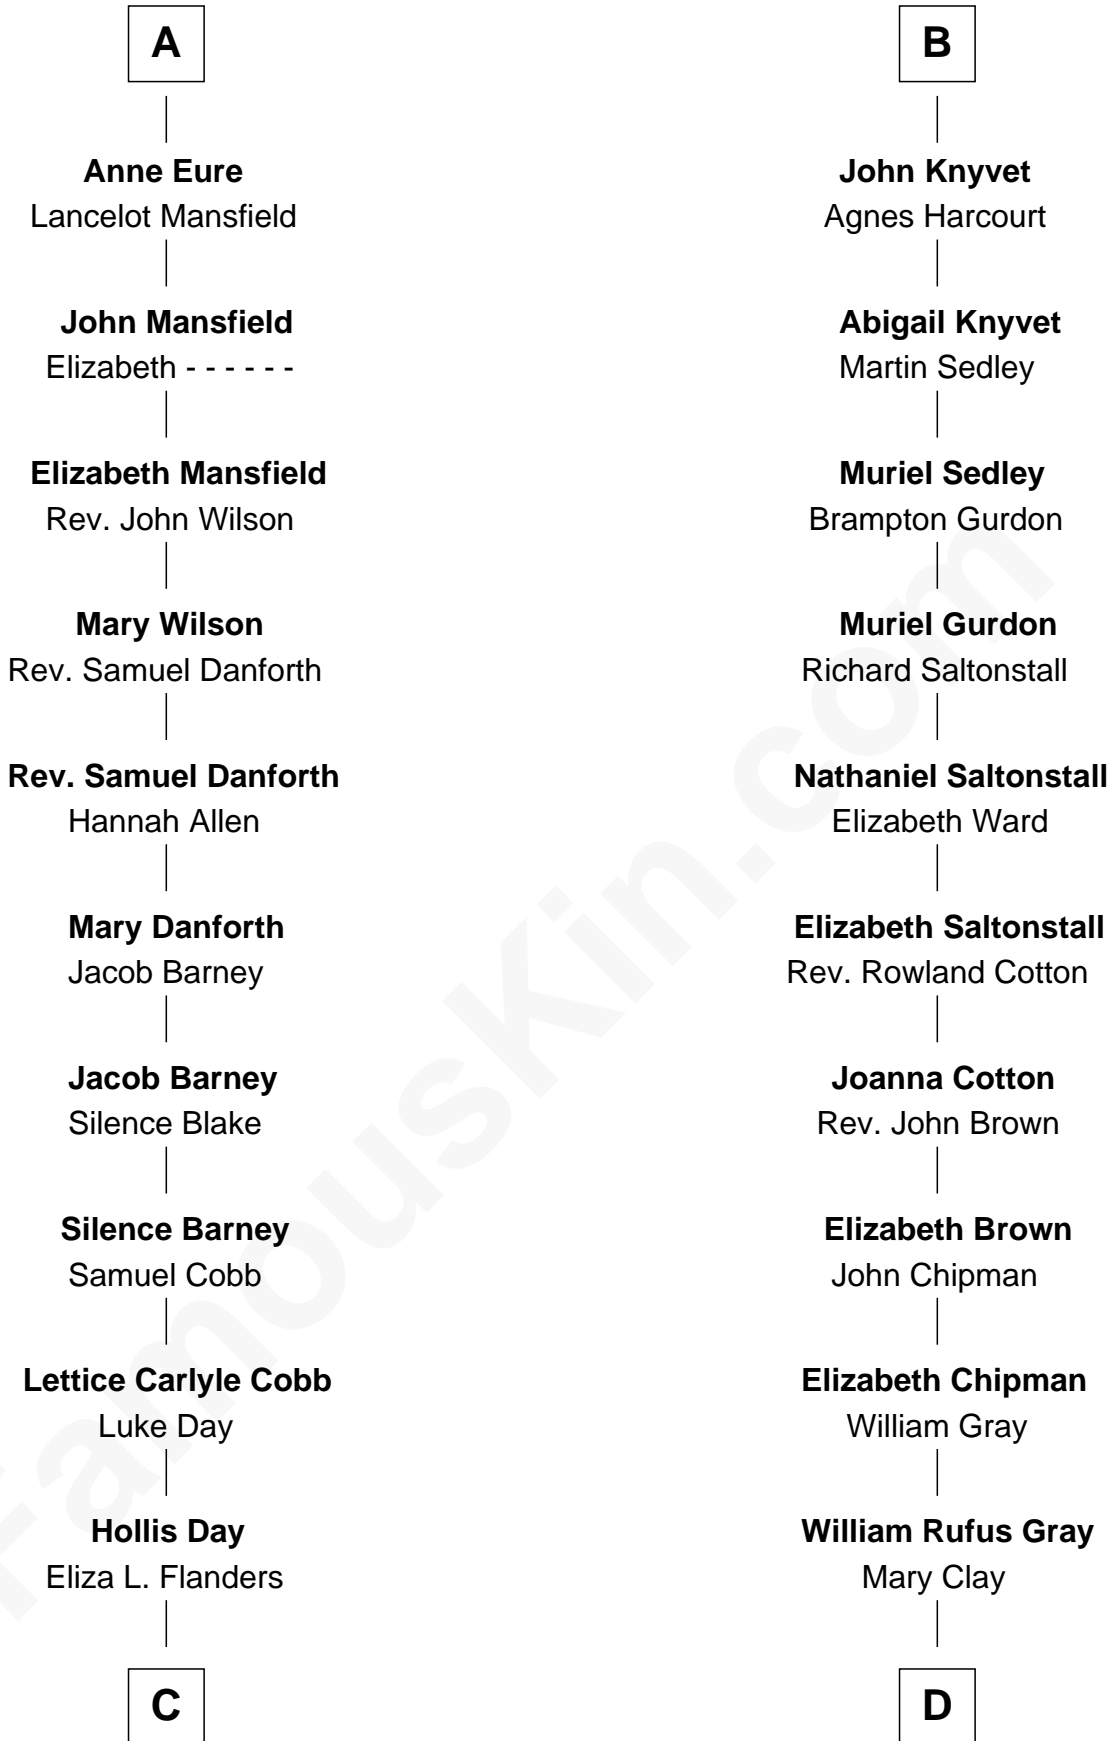

## Relationship Chart of

### Sandra Day O'Connor

First Female U.S. Supreme Court Justice

19th cousin 2 times removed of

**Story Musgrave**  
NASA Astronaut

**Edmund Fitzalan**  
Alice de Warenne

**C**

**Henry Clay Day**  
Alice Edith Hilton

**Henry R. Day**  
Ada Mae Wilkey

**Sandra Day O'Connor**  
*U.S. Supreme Court Justice*

**D**

**William Gray**  
Sarah Frances Loring

**Edward Gray**  
Elizabeth Gray Story

**Marguerite Gray**  
John Butler Swann

**Marguerite Swann**  
Percy Musgrave

**Story Musgrave**  
*NASA Astronaut*

FamousKin.com