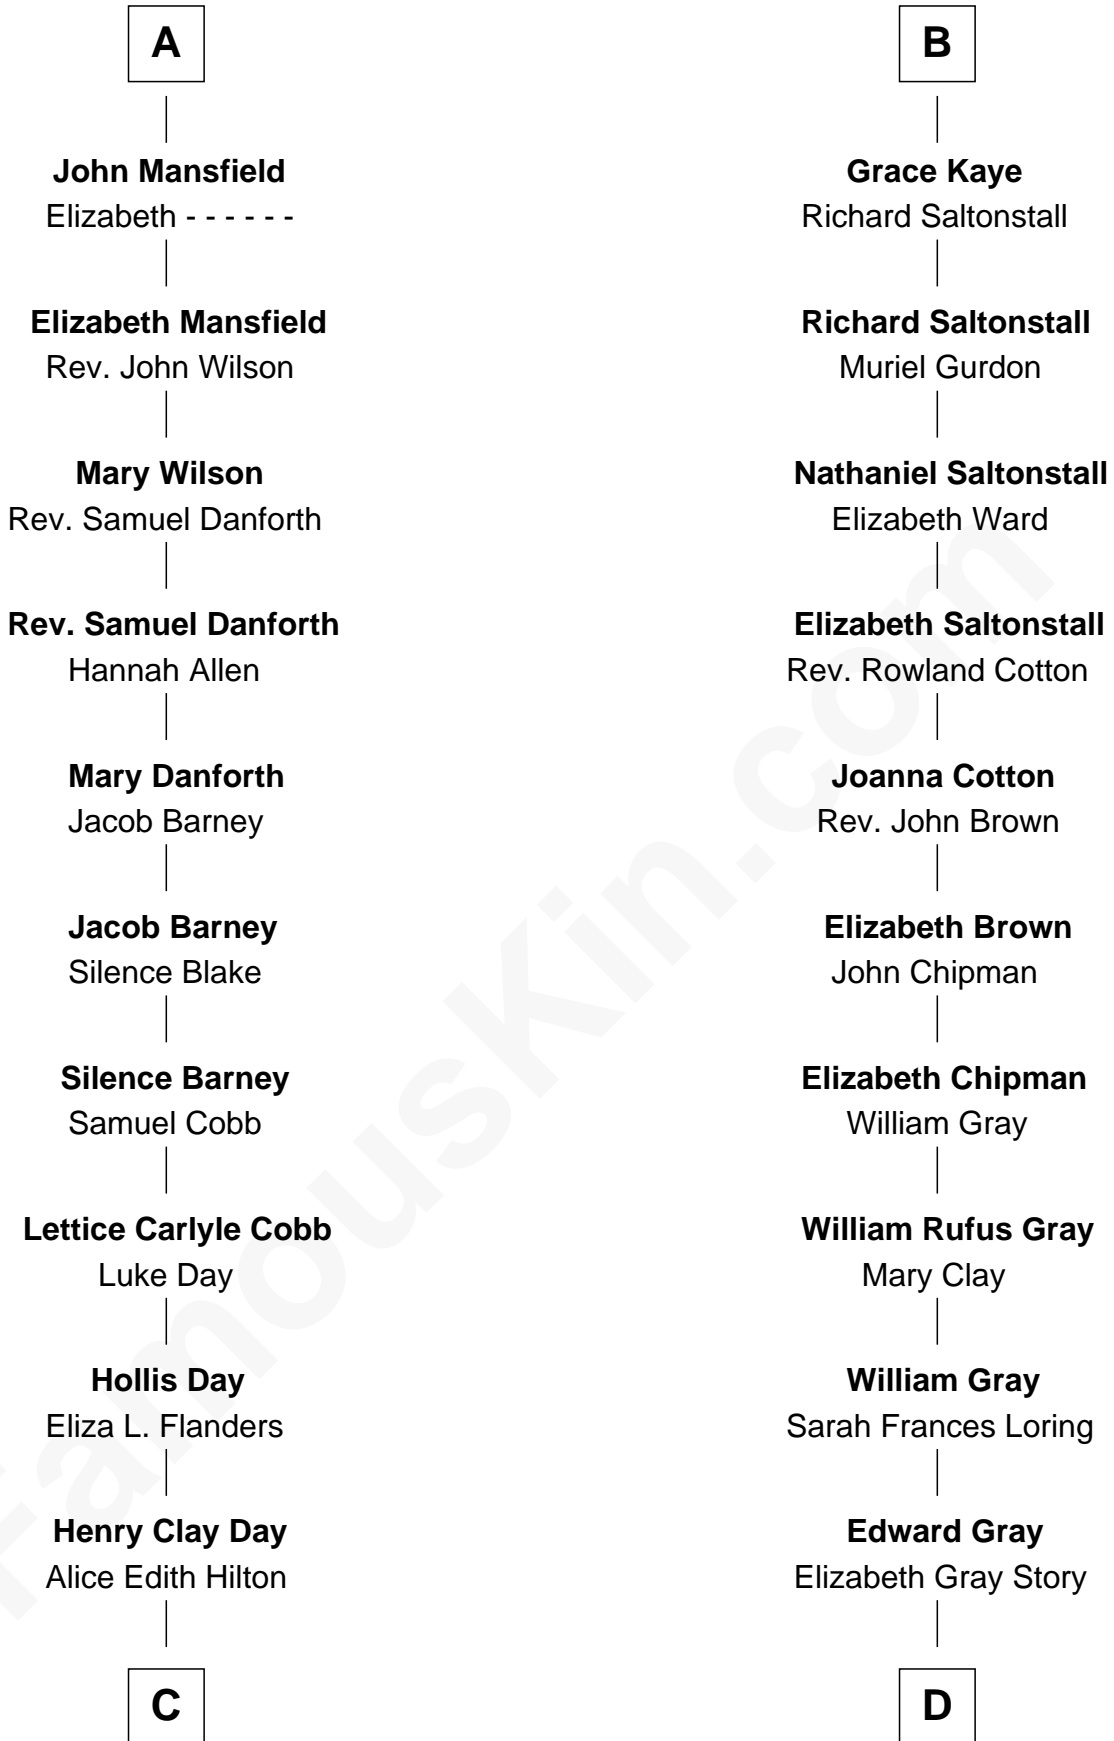

FamousKin.com

Relationship Chart of

Sandra Day O'Connor

First Female U.S. Supreme Court Justice

18th cousin 1 time removed of

Story Musgrave
NASA Astronaut

C

Henry R. Day
Ada Mae Wilkey

Sandra Day O'Connor
U.S. Supreme Court Justice

D

Marguerite Gray
John Butler Swann

Marguerite Swann
Percy Musgrave

Story Musgrave
NASA Astronaut

FamousKin.com