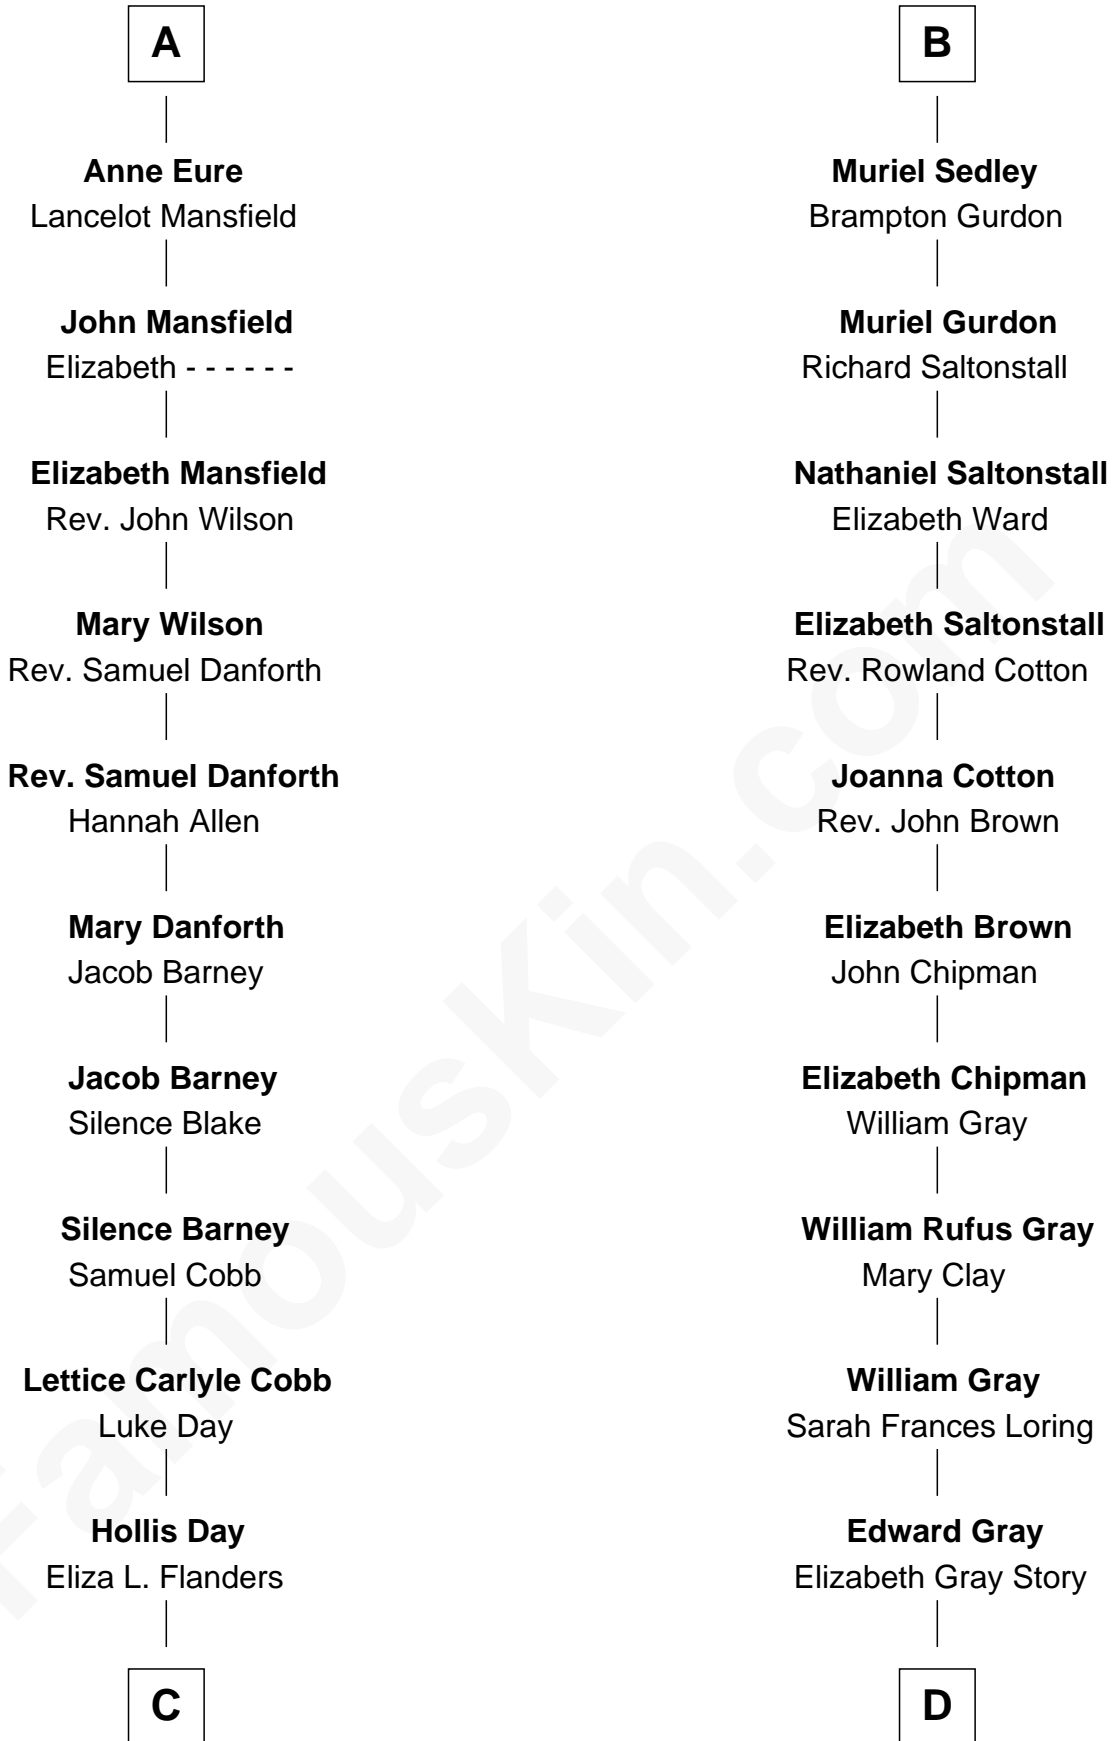

FamousKin.com

Relationship Chart of

Sandra Day O'Connor

First Female U.S. Supreme Court Justice

19th cousin of

Story Musgrave
NASA Astronaut

John de Mowbray
Elizabeth de Segrave

C

Henry Clay Day
Alice Edith Hilton

Henry R. Day
Ada Mae Wilkey

Sandra Day O'Connor
U.S. Supreme Court Justice

D

Marguerite Gray
John Butler Swann

Marguerite Swann
Percy Musgrave

Story Musgrave
NASA Astronaut