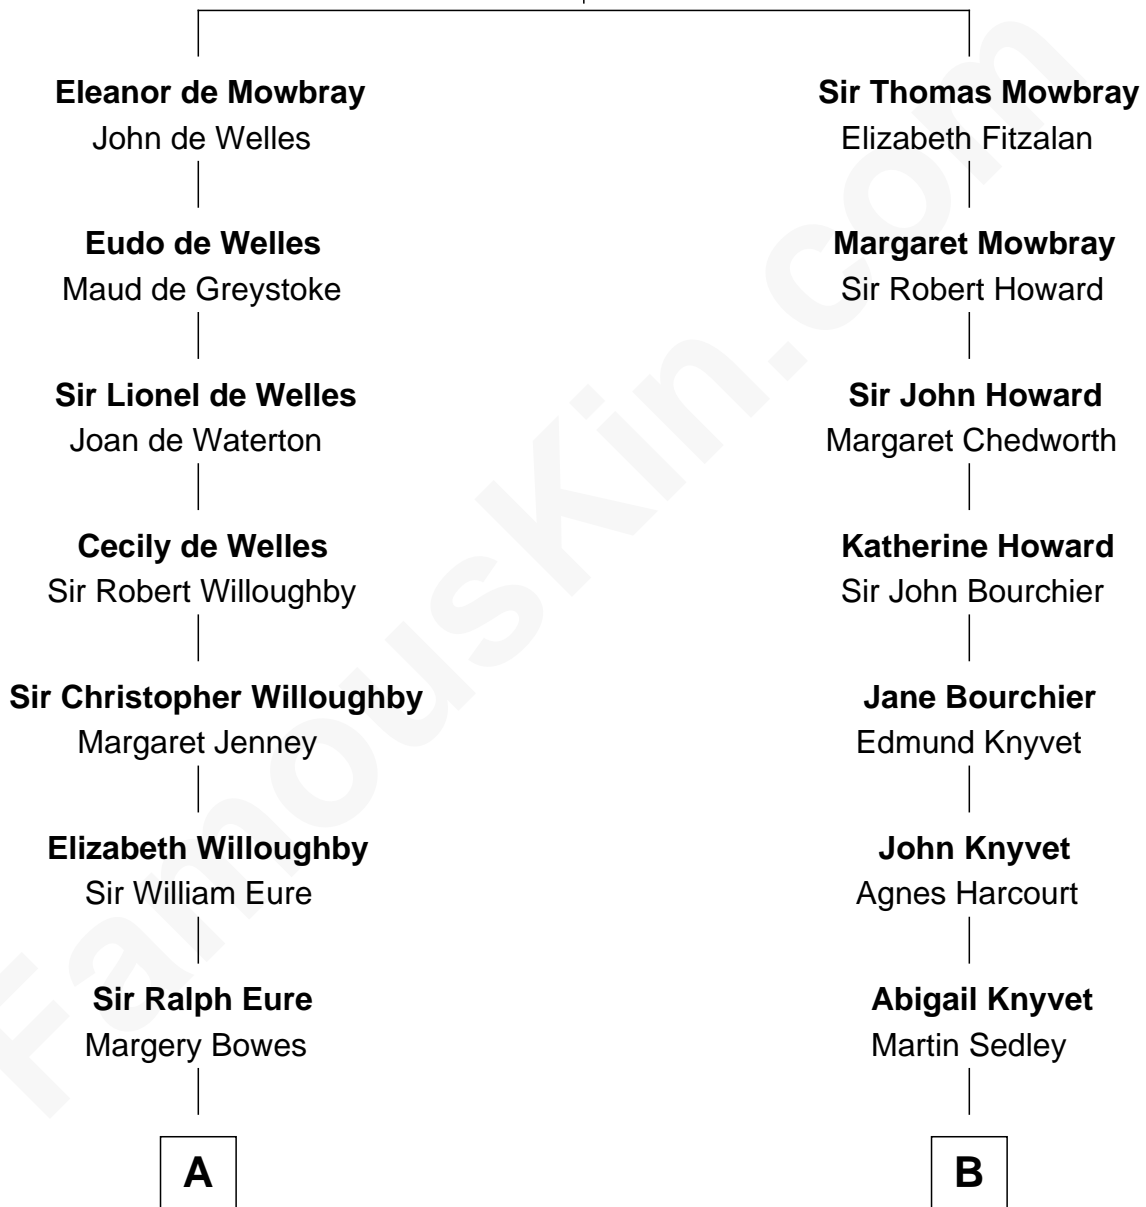

FamousKin.com

Relationship Chart of

Sandra Day O'Connor

First Female U.S. Supreme Court Justice

19th cousin of

Story Musgrave
NASA Astronaut

John de Mowbray
Elizabeth de Segrave

C

Henry Clay Day
Alice Edith Hilton

Henry R. Day
Ada Mae Wilkey

Sandra Day O'Connor
U.S. Supreme Court Justice

D

Marguerite Gray
John Butler Swann

Marguerite Swann
Percy Musgrave

Story Musgrave
NASA Astronaut