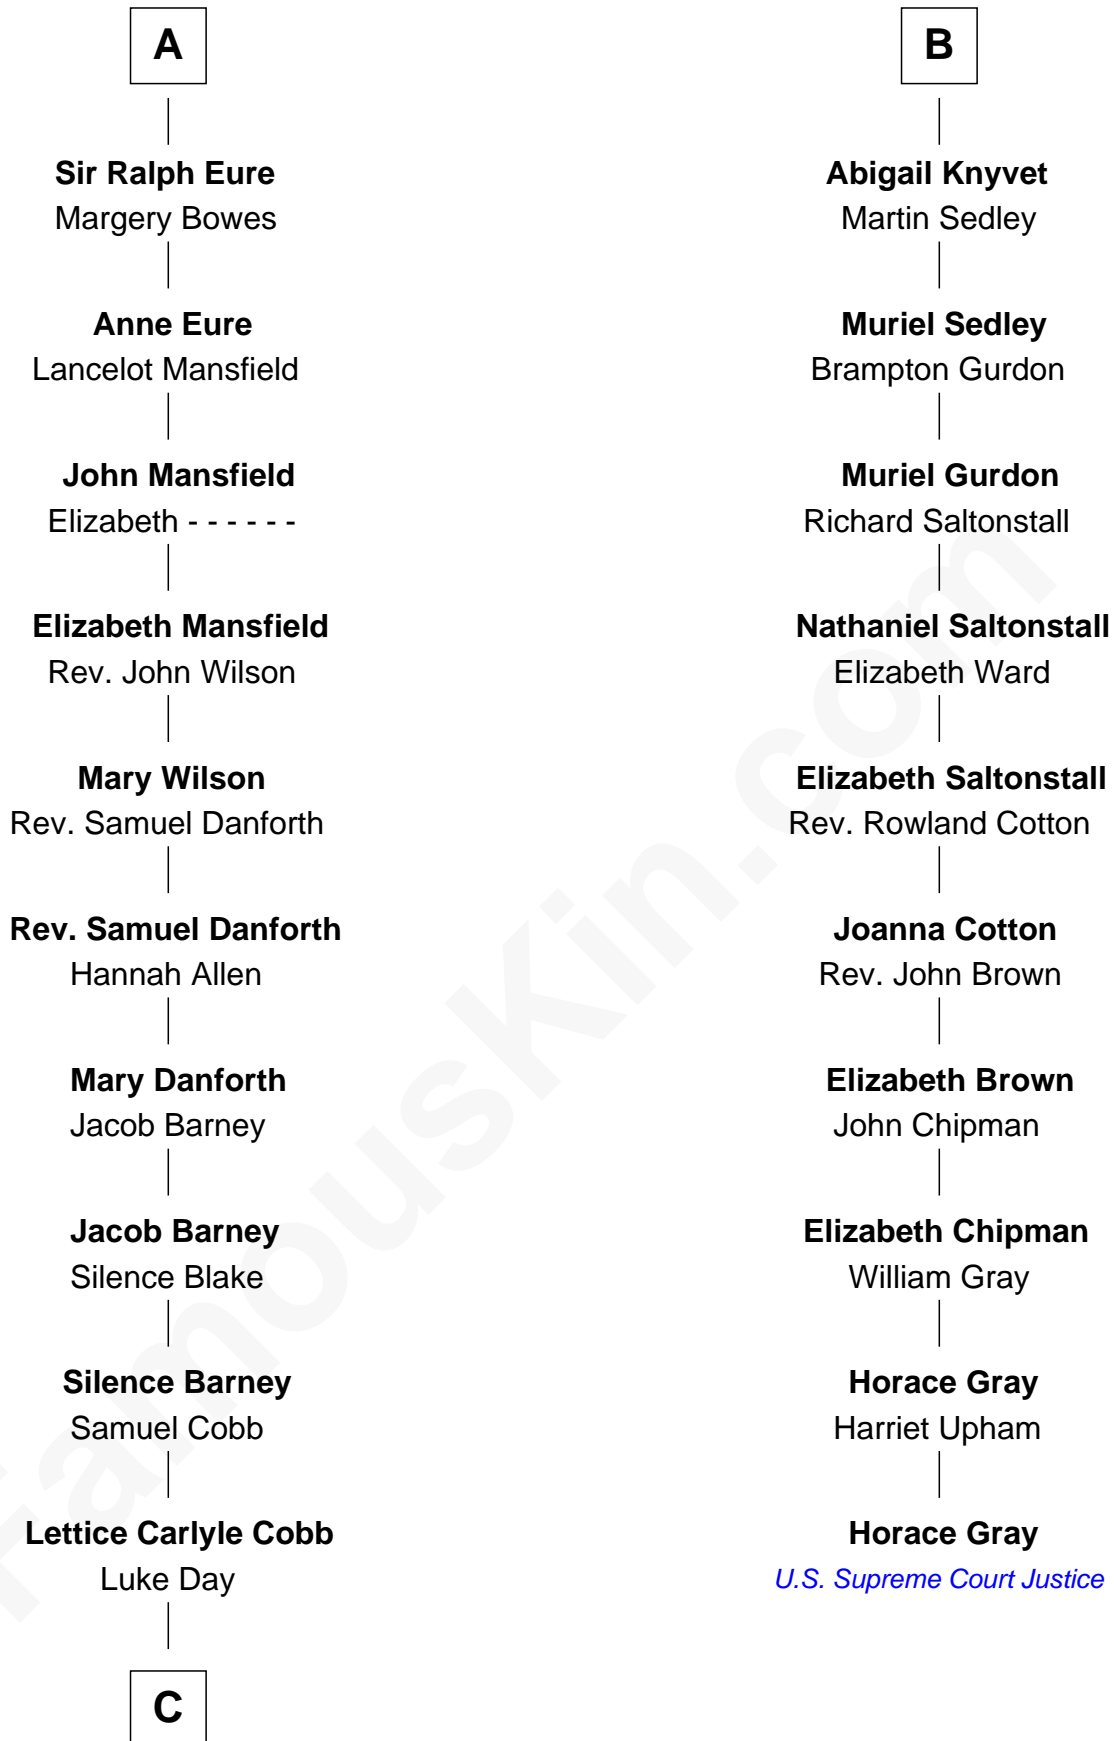

## Relationship Chart of

### Sandra Day O'Connor

First Female U.S. Supreme Court Justice

16th cousin 4 times removed of

**Horace Gray**

U.S. Supreme Court Justice

**C**

—  
**Hollis Day**

Eliza L. Flanders