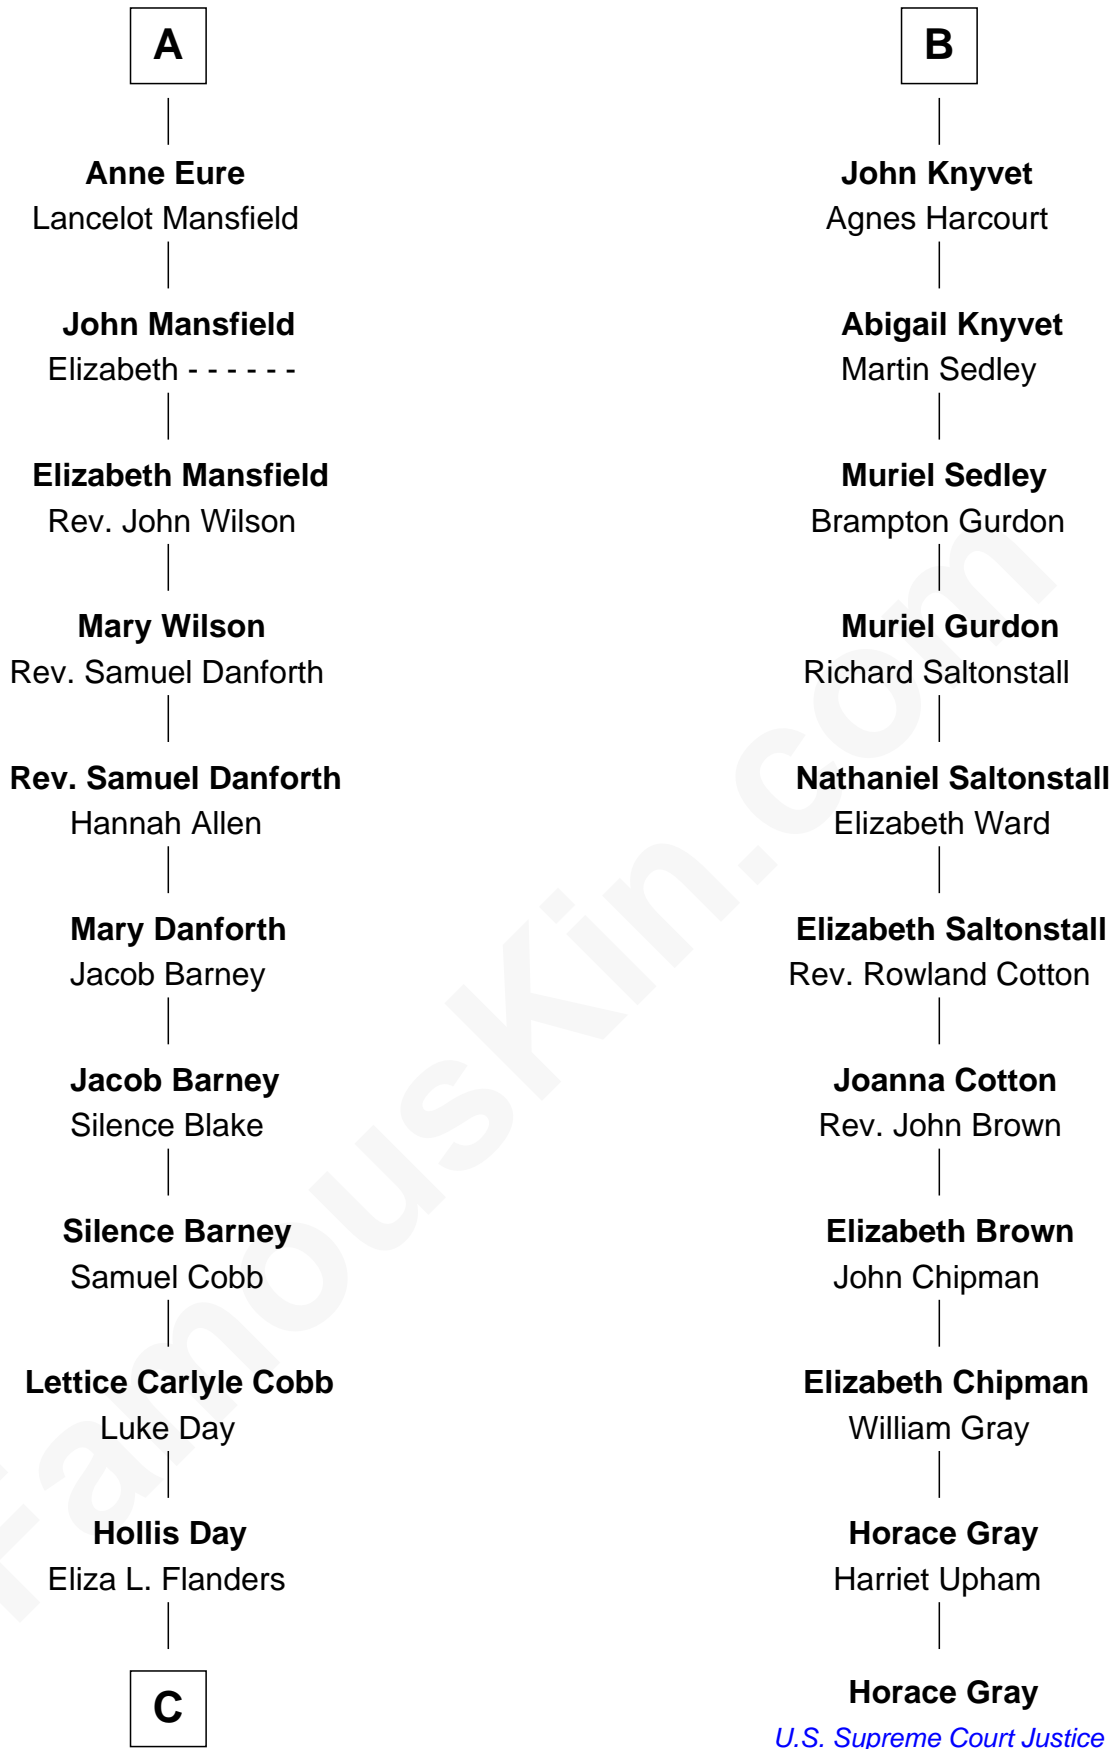

## Relationship Chart of

### Sandra Day O'Connor

*First Female U.S. Supreme Court Justice*

17th cousin 2 times removed of

**Horace Gray**

*U.S. Supreme Court Justice*

**Edmund Fitzalan**

Alice de Warenne

**C**