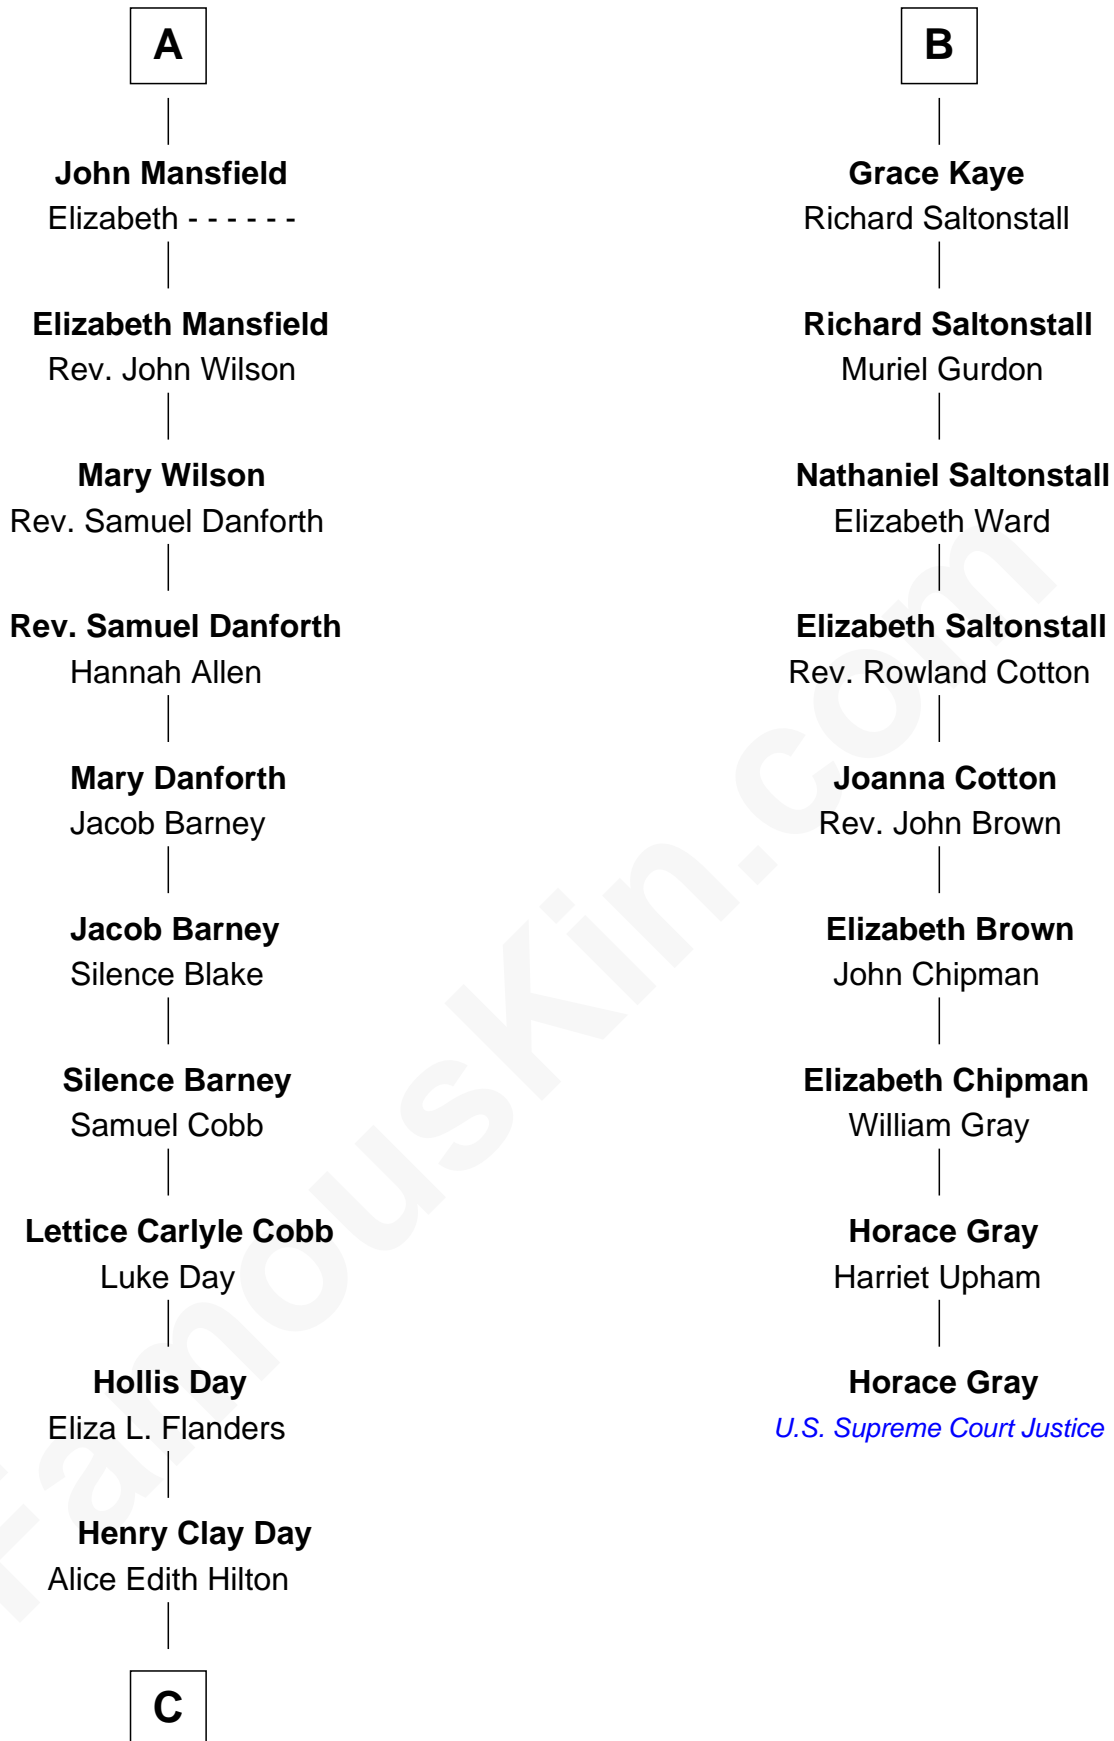

FamousKin.com

Relationship Chart of

Sandra Day O'Connor

First Female U.S. Supreme Court Justice

15th cousin 3 times removed of

Horace Gray

U.S. Supreme Court Justice

C