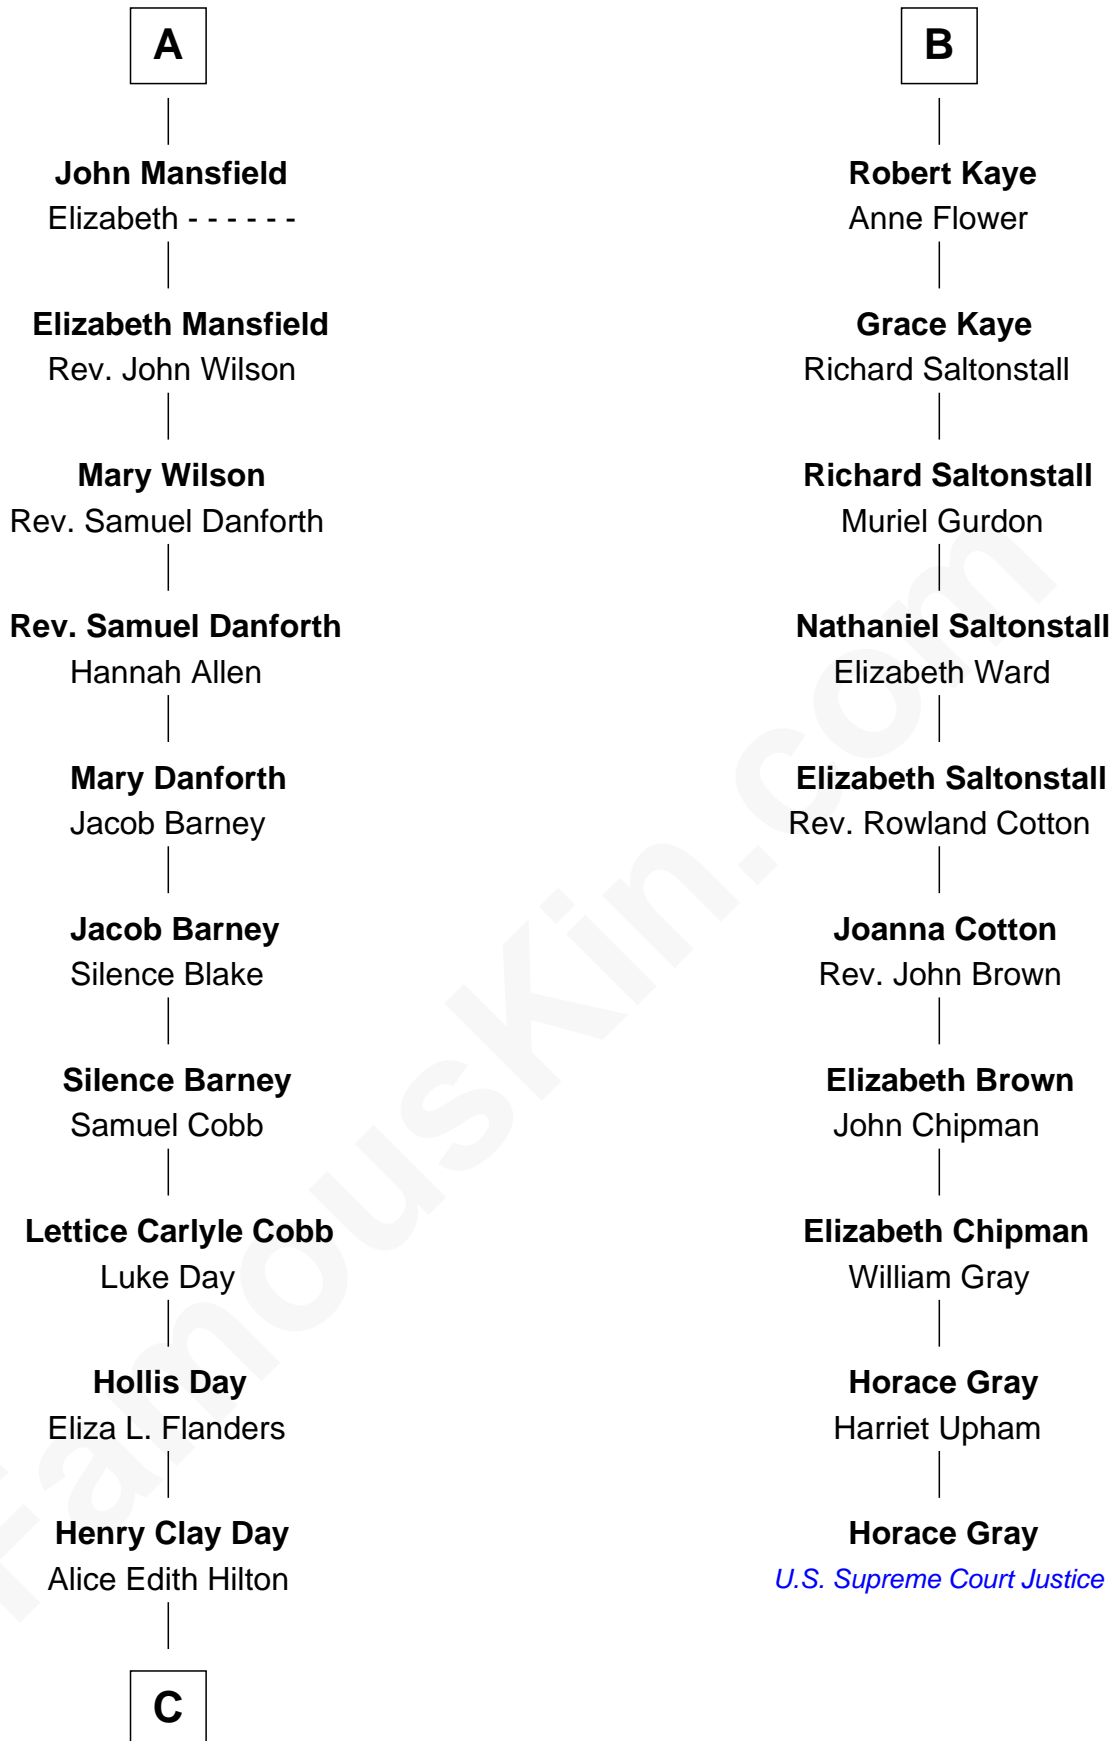

FamousKin.com

Relationship Chart of

Sandra Day O'Connor

First Female U.S. Supreme Court Justice

16th cousin 2 times removed of

Horace Gray

U.S. Supreme Court Justice

C

Henry R. Day
Ada Mae Wilkey

Sandra Day O'Connor
U.S. Supreme Court Justice

FamousKin.com