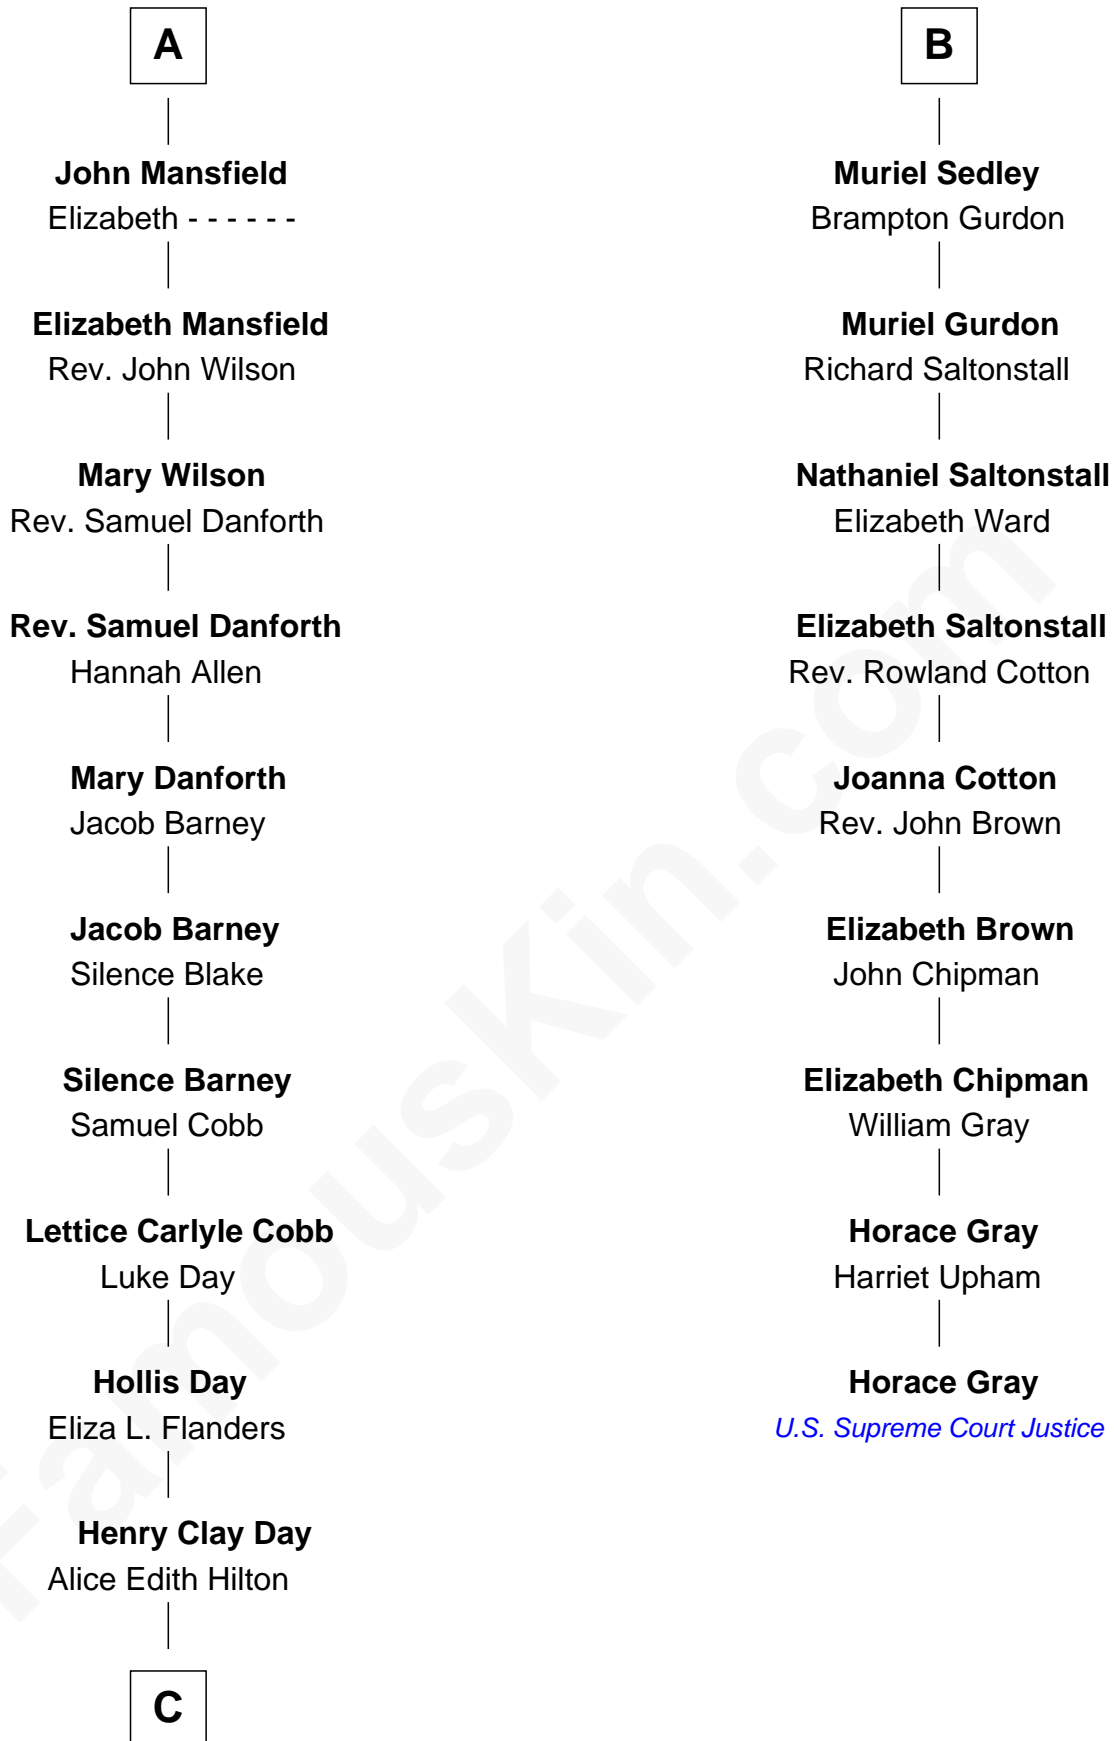

FamousKin.com
Relationship Chart of
Sandra Day O'Connor

First Female U.S. Supreme Court Justice

15th cousin 3 times removed of

Horace Gray

U.S. Supreme Court Justice

Michael de la Pole
 Katherine de Stafford