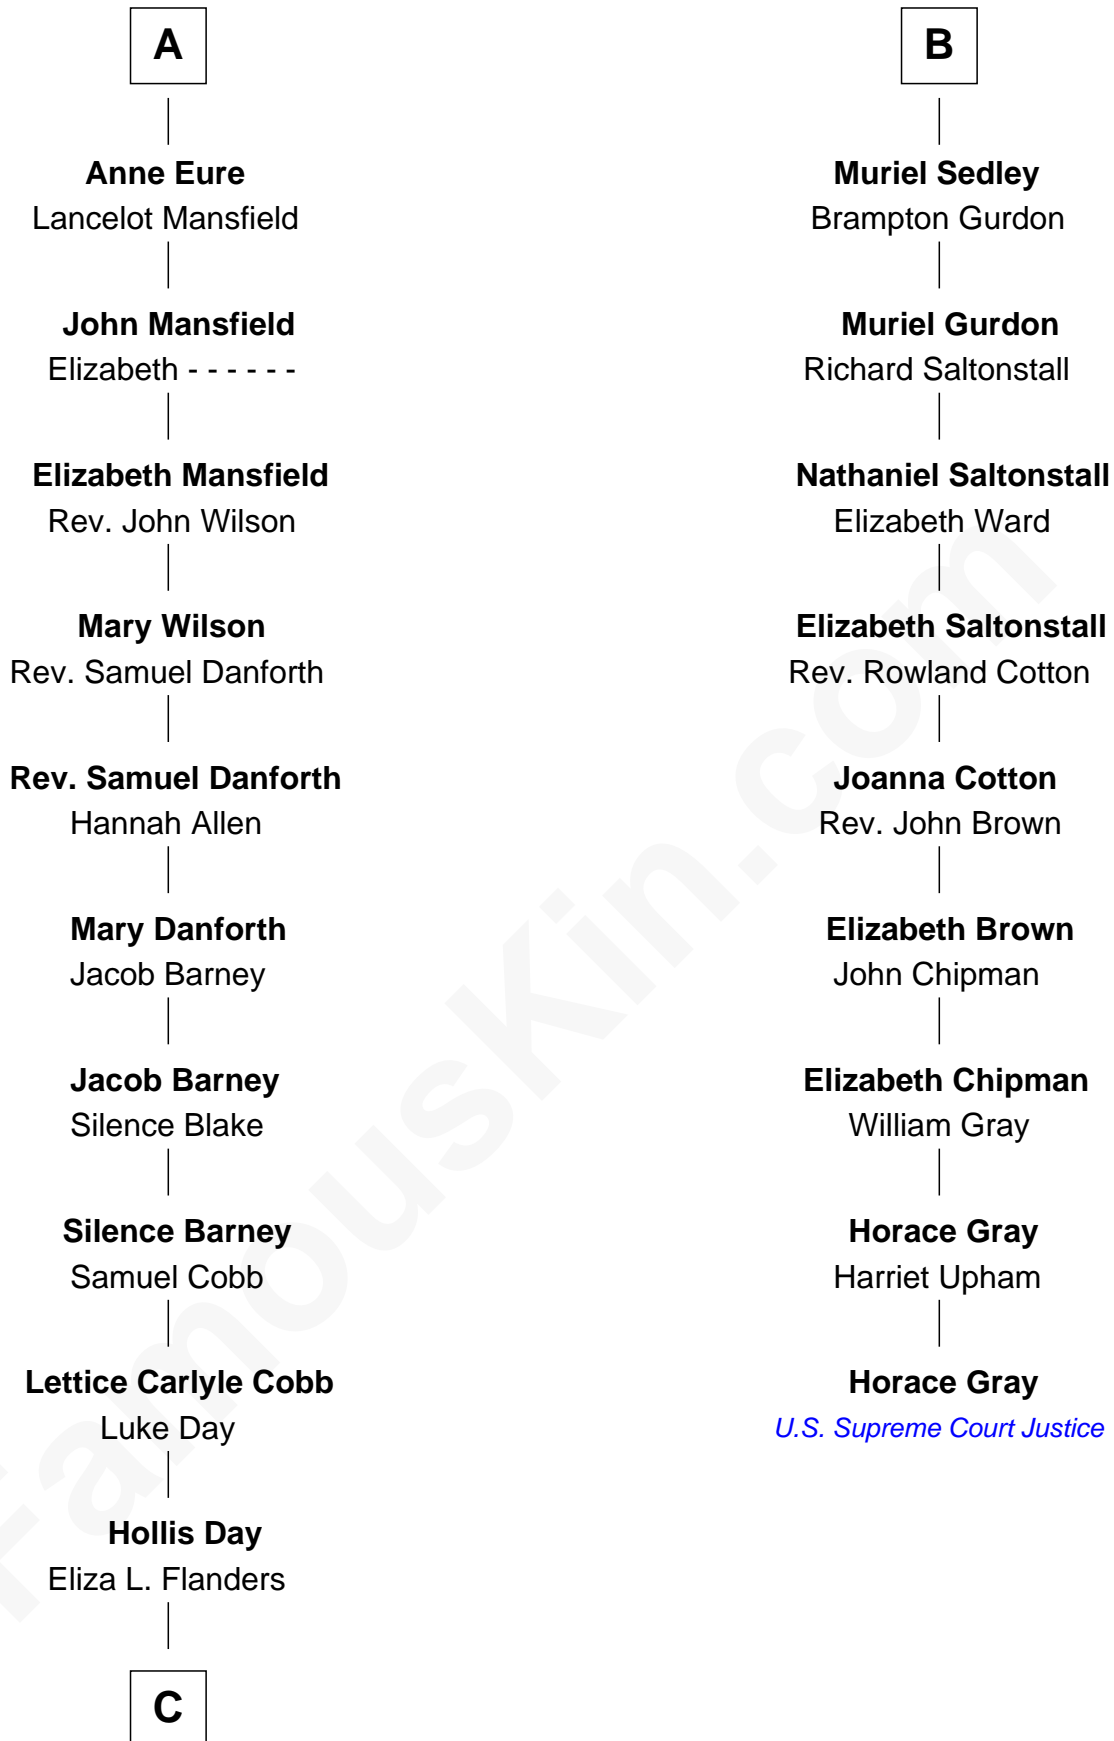

## Relationship Chart of

### Sandra Day O'Connor

*First Female U.S. Supreme Court Justice*

15th cousin 4 times removed of

**Horace Gray**

*U.S. Supreme Court Justice*

**C**

Henry Clay Day  
Alice Edith Hilton

Henry R. Day  
Ada Mae Wilkey