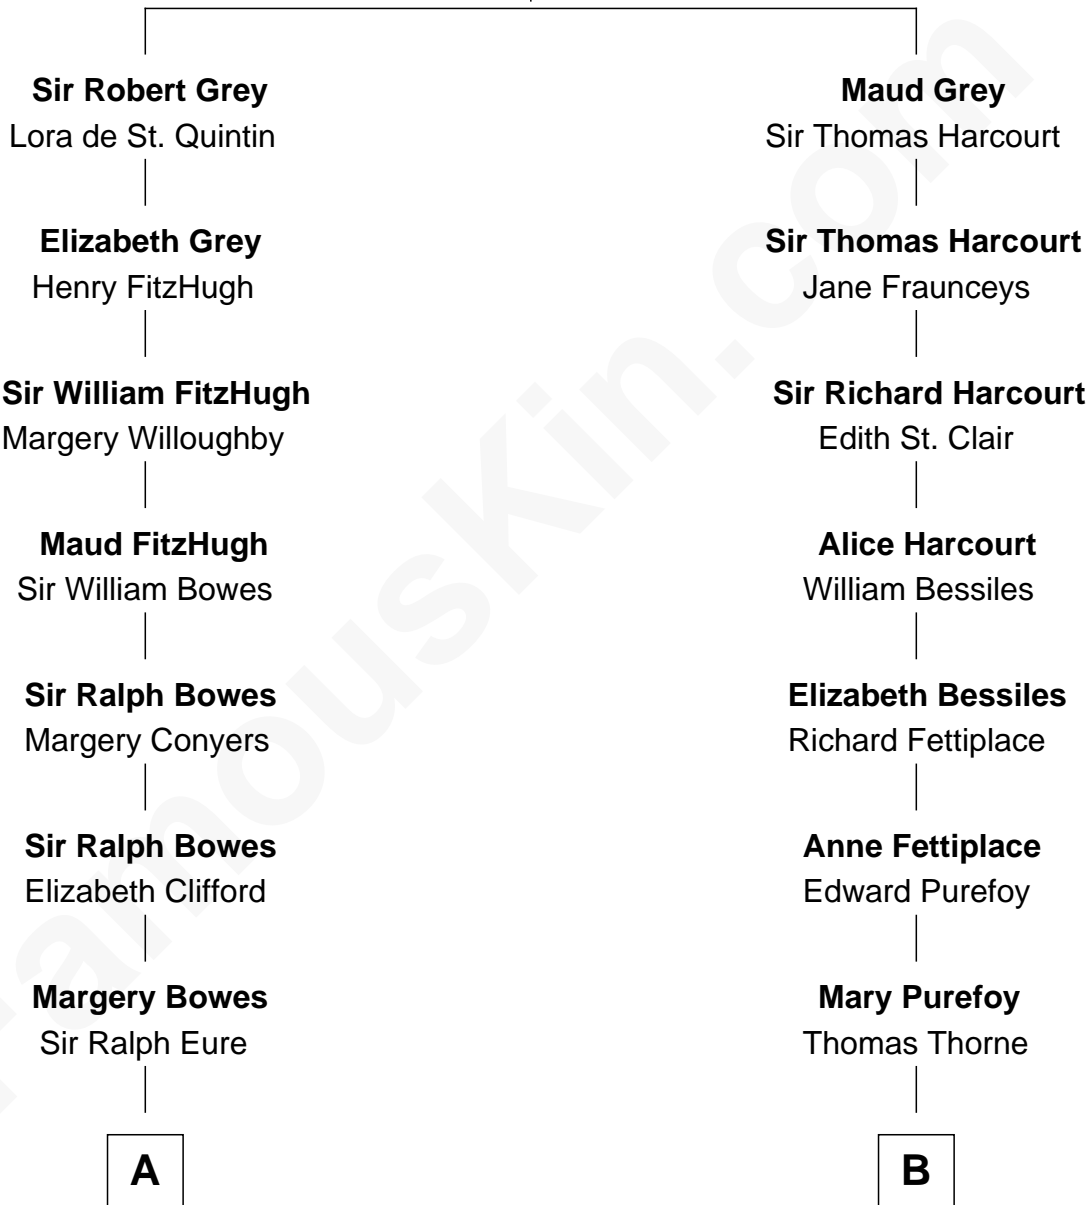

**FamousKin.com**  
**Relationship Chart of**  
**Sandra Day O'Connor**

*First Female U.S. Supreme Court Justice*

19th cousin 1 time removed of

**Anna Faris**

*TV and Movie Actress*

**Sir John Grey**  
 Avice Marmion

**C**

**Henry Clay Day**  
Alice Edith Hilton

**Henry R. Day**  
Ada Mae Wilkey

**Sandra Day O'Connor**  
*U.S. Supreme Court Justice*

**D**

**Veronica Ream Winchell**  
John Bathurst

**Winchell Bathurst**  
Minnie Madie Meins

**Karen Louise Bathurst**  
John Homan Faris

**Anna Faris**  
*TV and Movie Actress*