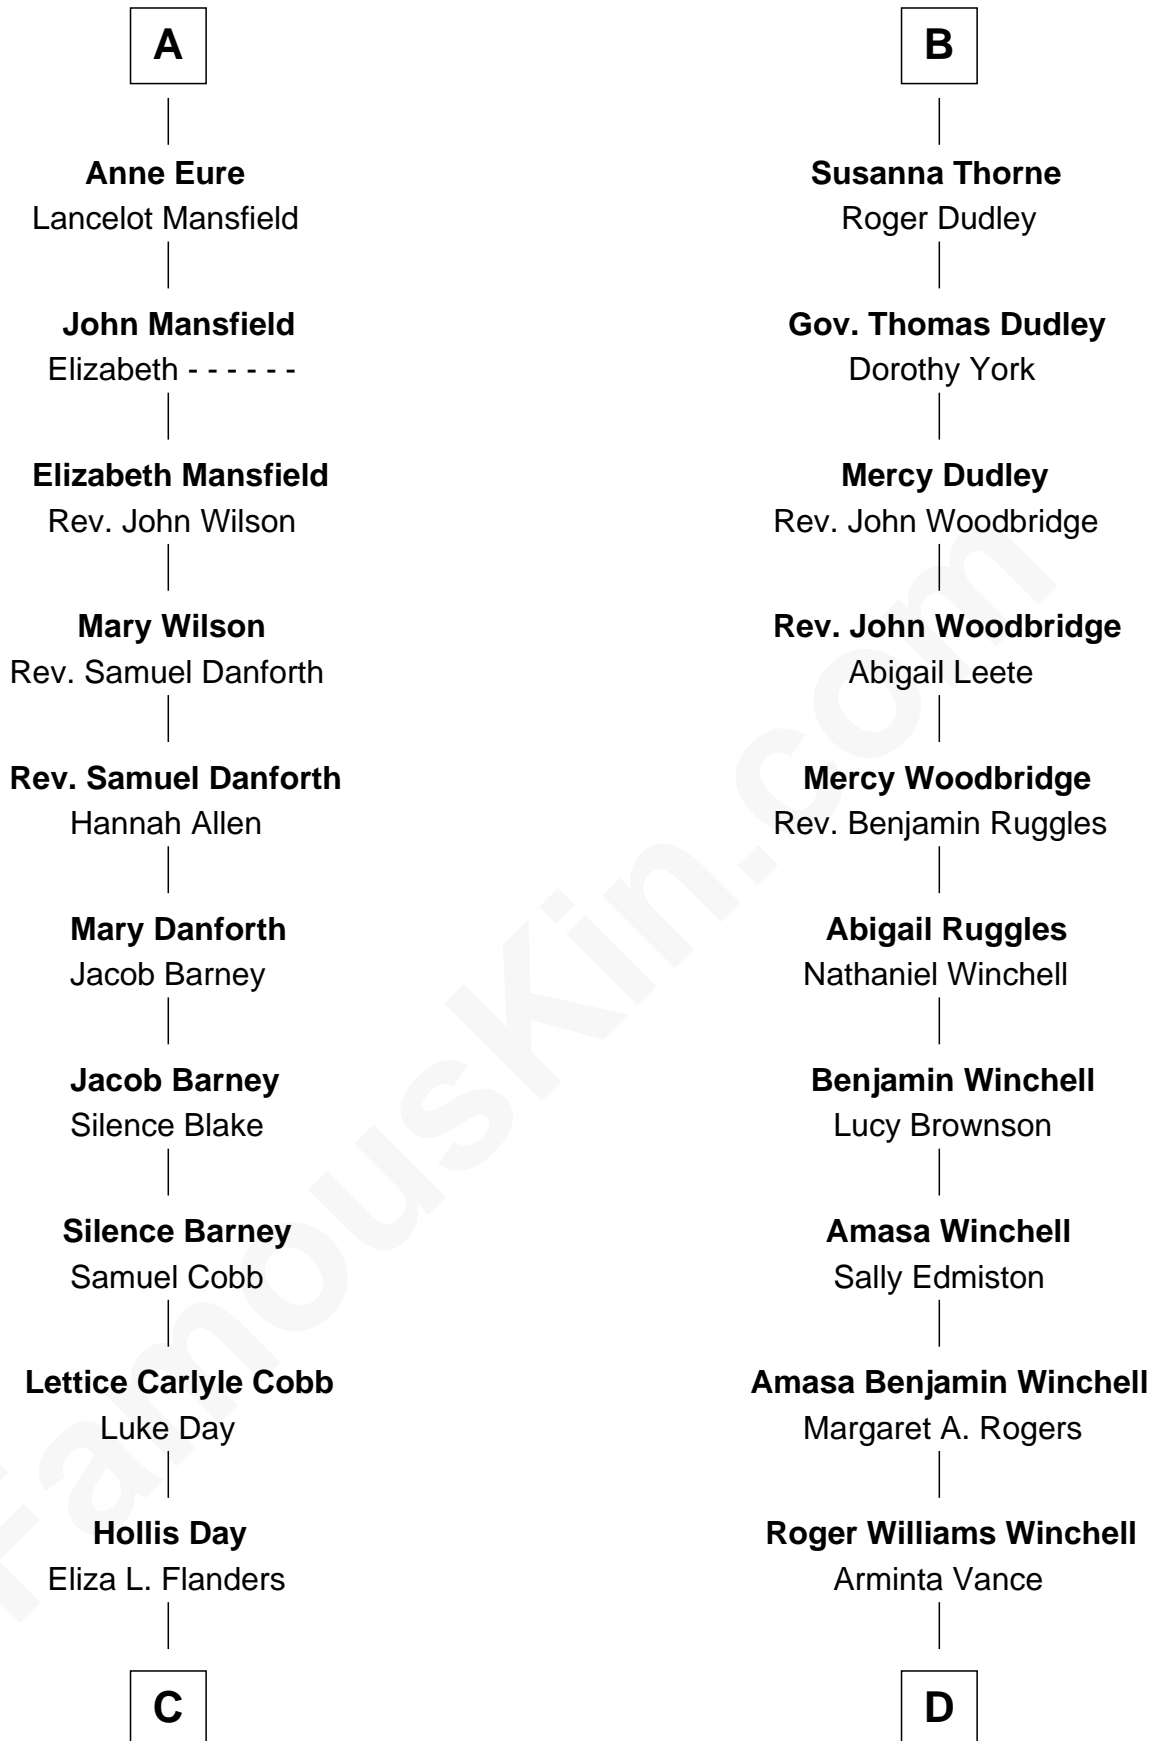

**FamousKin.com**  
**Relationship Chart of**  
**Sandra Day O'Connor**

*First Female U.S. Supreme Court Justice*

19th cousin 1 time removed of

**Anna Faris**

*TV and Movie Actress*

**Sir John Grey**  
 Avice Marmion

**C**

**Henry Clay Day**  
Alice Edith Hilton

**Henry R. Day**  
Ada Mae Wilkey

**Sandra Day O'Connor**  
*U.S. Supreme Court Justice*

**D**

**Veronica Ream Winchell**  
John Bathurst

**Winchell Bathurst**  
Minnie Madie Meins

**Karen Louise Bathurst**  
John Homan Faris

**Anna Faris**  
*TV and Movie Actress*