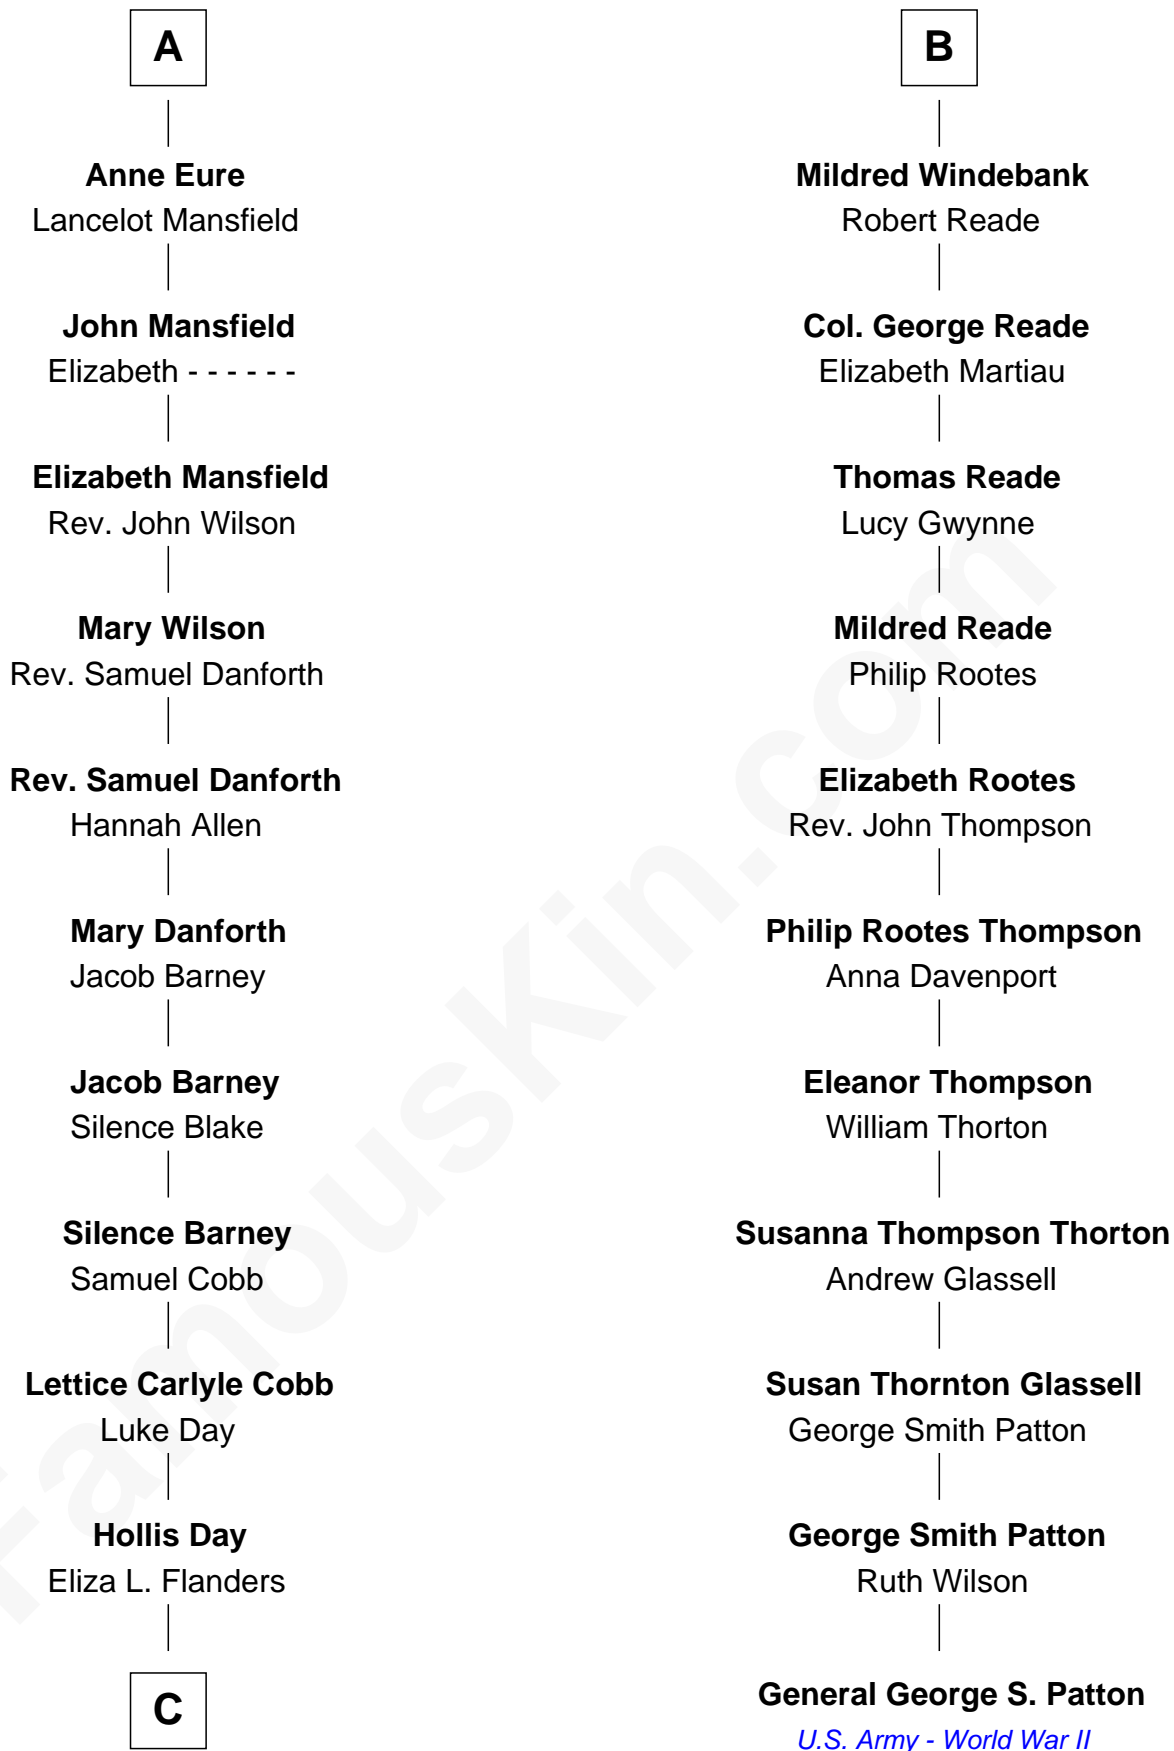

FamousKin.com

Relationship Chart of

Sandra Day O'Connor

First Female U.S. Supreme Court Justice

17th cousin 2 times removed of

General George S. Patton

U.S. Army - World War II

Sir William de Aton

Isabel de Percy

C

Henry Clay Day
Alice Edith Hilton

Henry R. Day
Ada Mae Wilkey

Sandra Day O'Connor
U.S. Supreme Court Justice

FamousKin.com