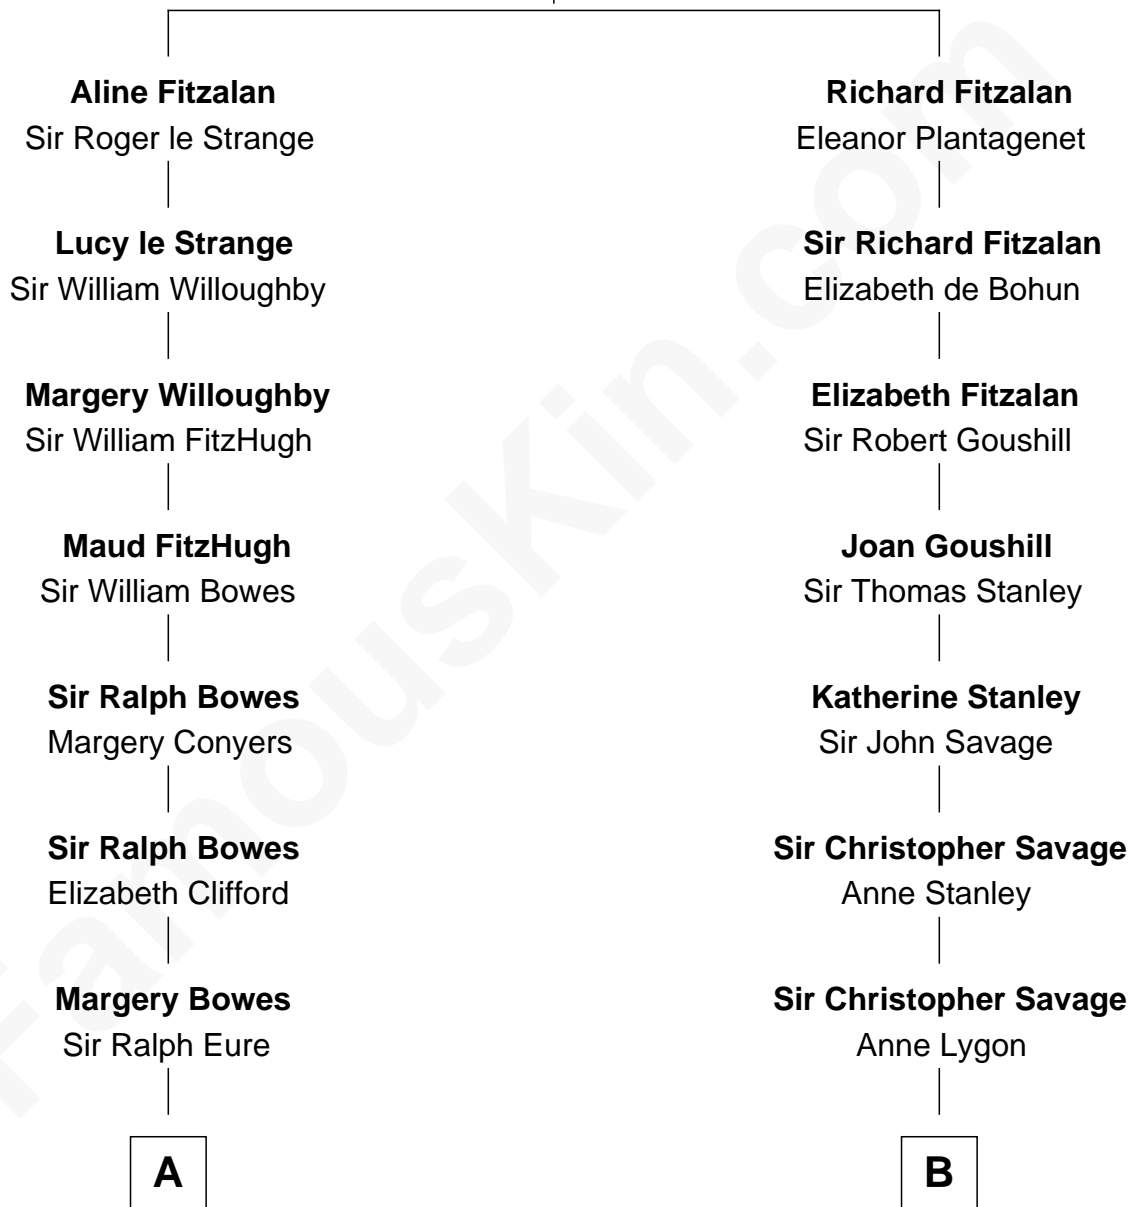

FamousKin.com

Relationship Chart of

Sandra Day O'Connor

First Female U.S. Supreme Court Justice

19th cousin of

General George S. Patton

U.S. Army - World War II

Edmund Fitzalan

Alice de Warenne

C

Henry Clay Day
Alice Edith Hilton

Henry R. Day
Ada Mae Wilkey

Sandra Day O'Connor
U.S. Supreme Court Justice

D

Susan Thornton Glassell
George Smith Patton

George Smith Patton
Ruth Wilson