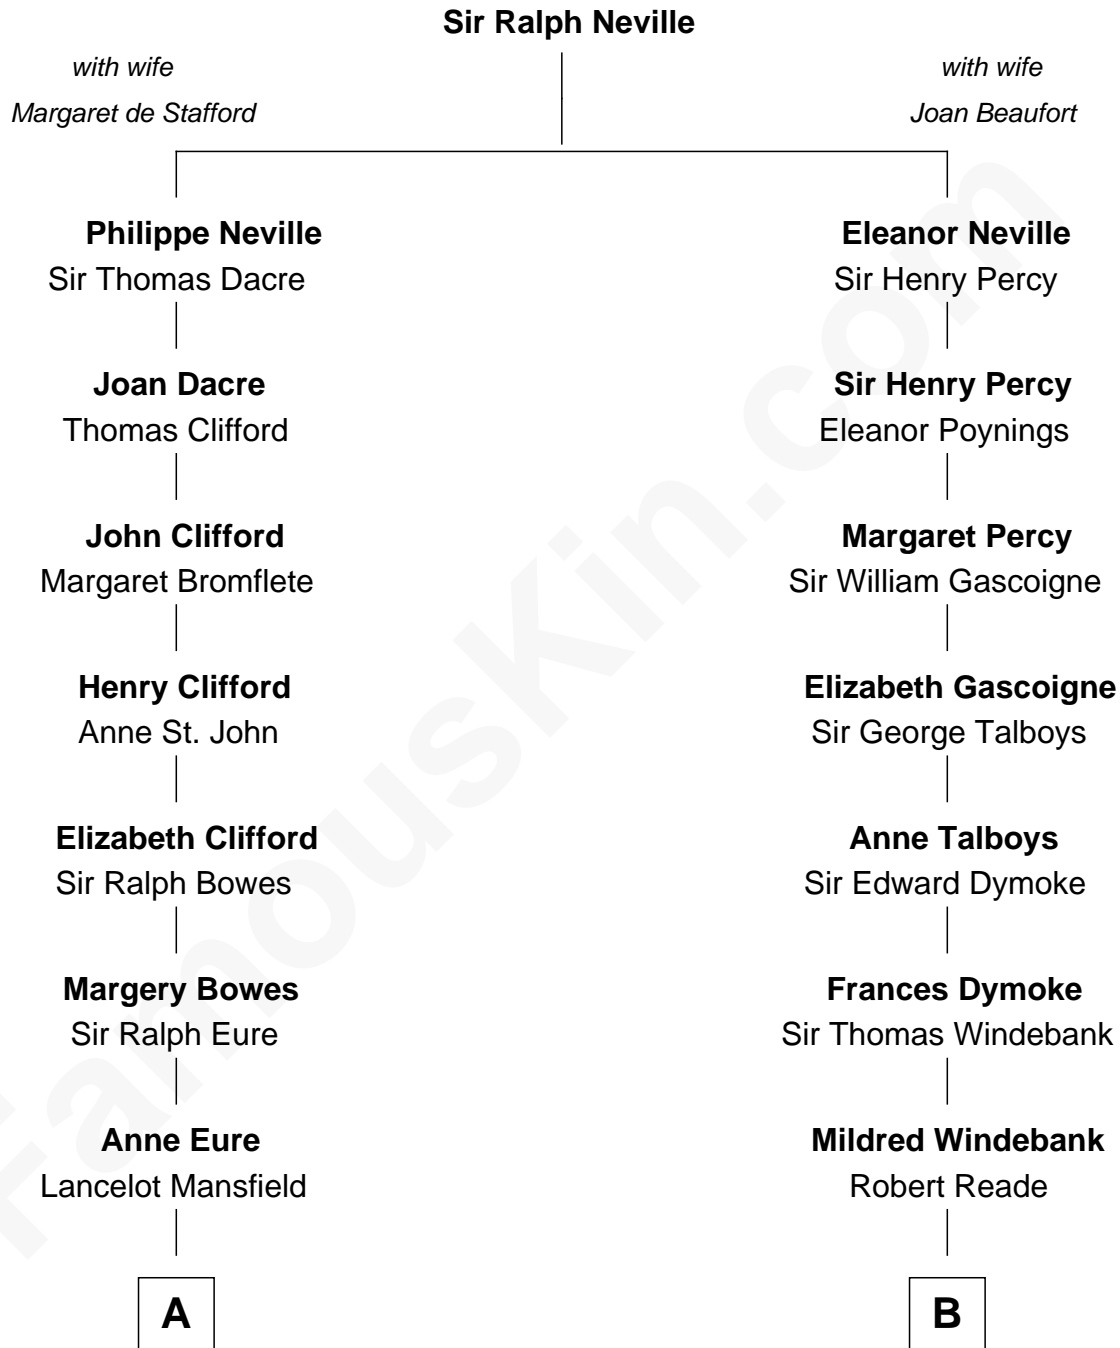

FamousKin.com

Relationship Chart of

Sandra Day O'Connor

First Female U.S. Supreme Court Justice

16th cousin 2 times removed of

General George S. Patton

U.S. Army - World War II

C

Henry R. Day
Ada Mae Wilkey

Sandra Day O'Connor
U.S. Supreme Court Justice

FamousKin.com