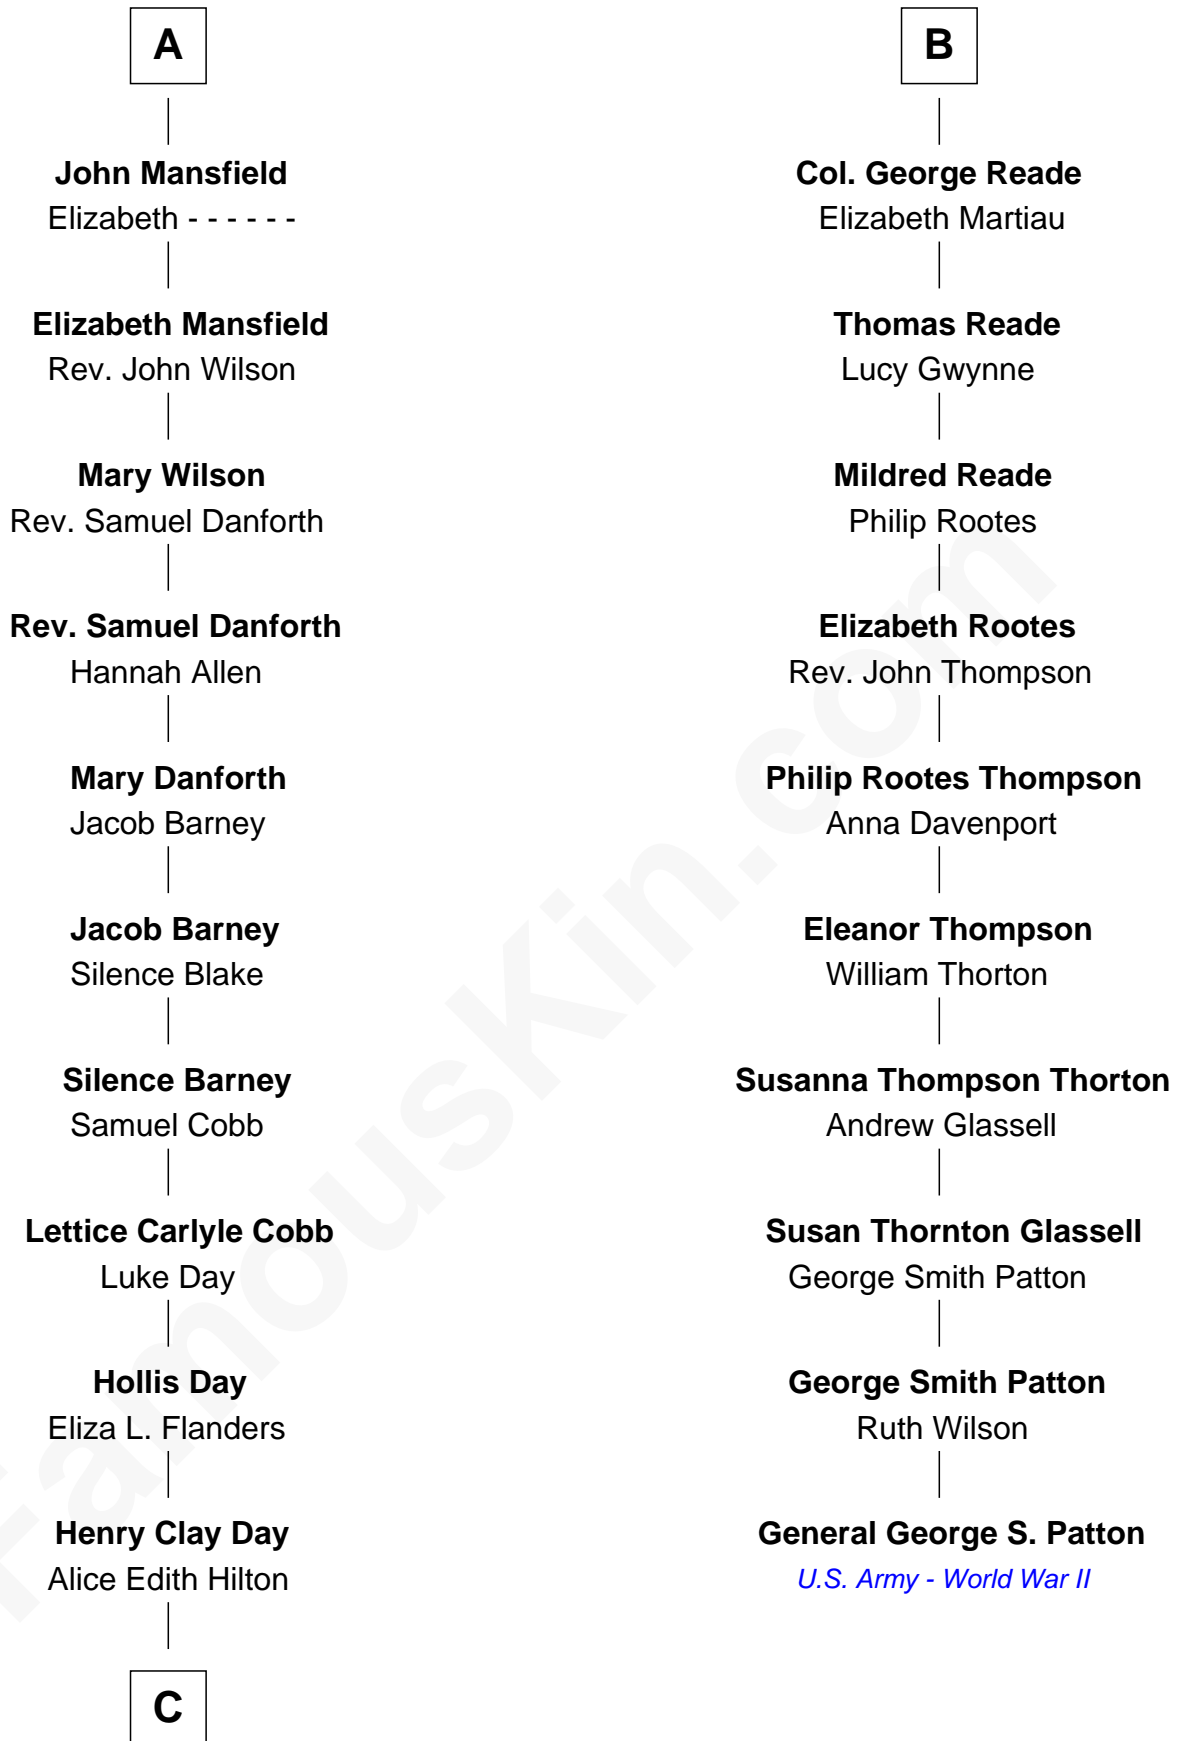

FamousKin.com

Relationship Chart of

Sandra Day O'Connor

First Female U.S. Supreme Court Justice

16th cousin 2 times removed of

General George S. Patton

U.S. Army - World War II

C

Henry R. Day
Ada Mae Wilkey

Sandra Day O'Connor
U.S. Supreme Court Justice

FamousKin.com