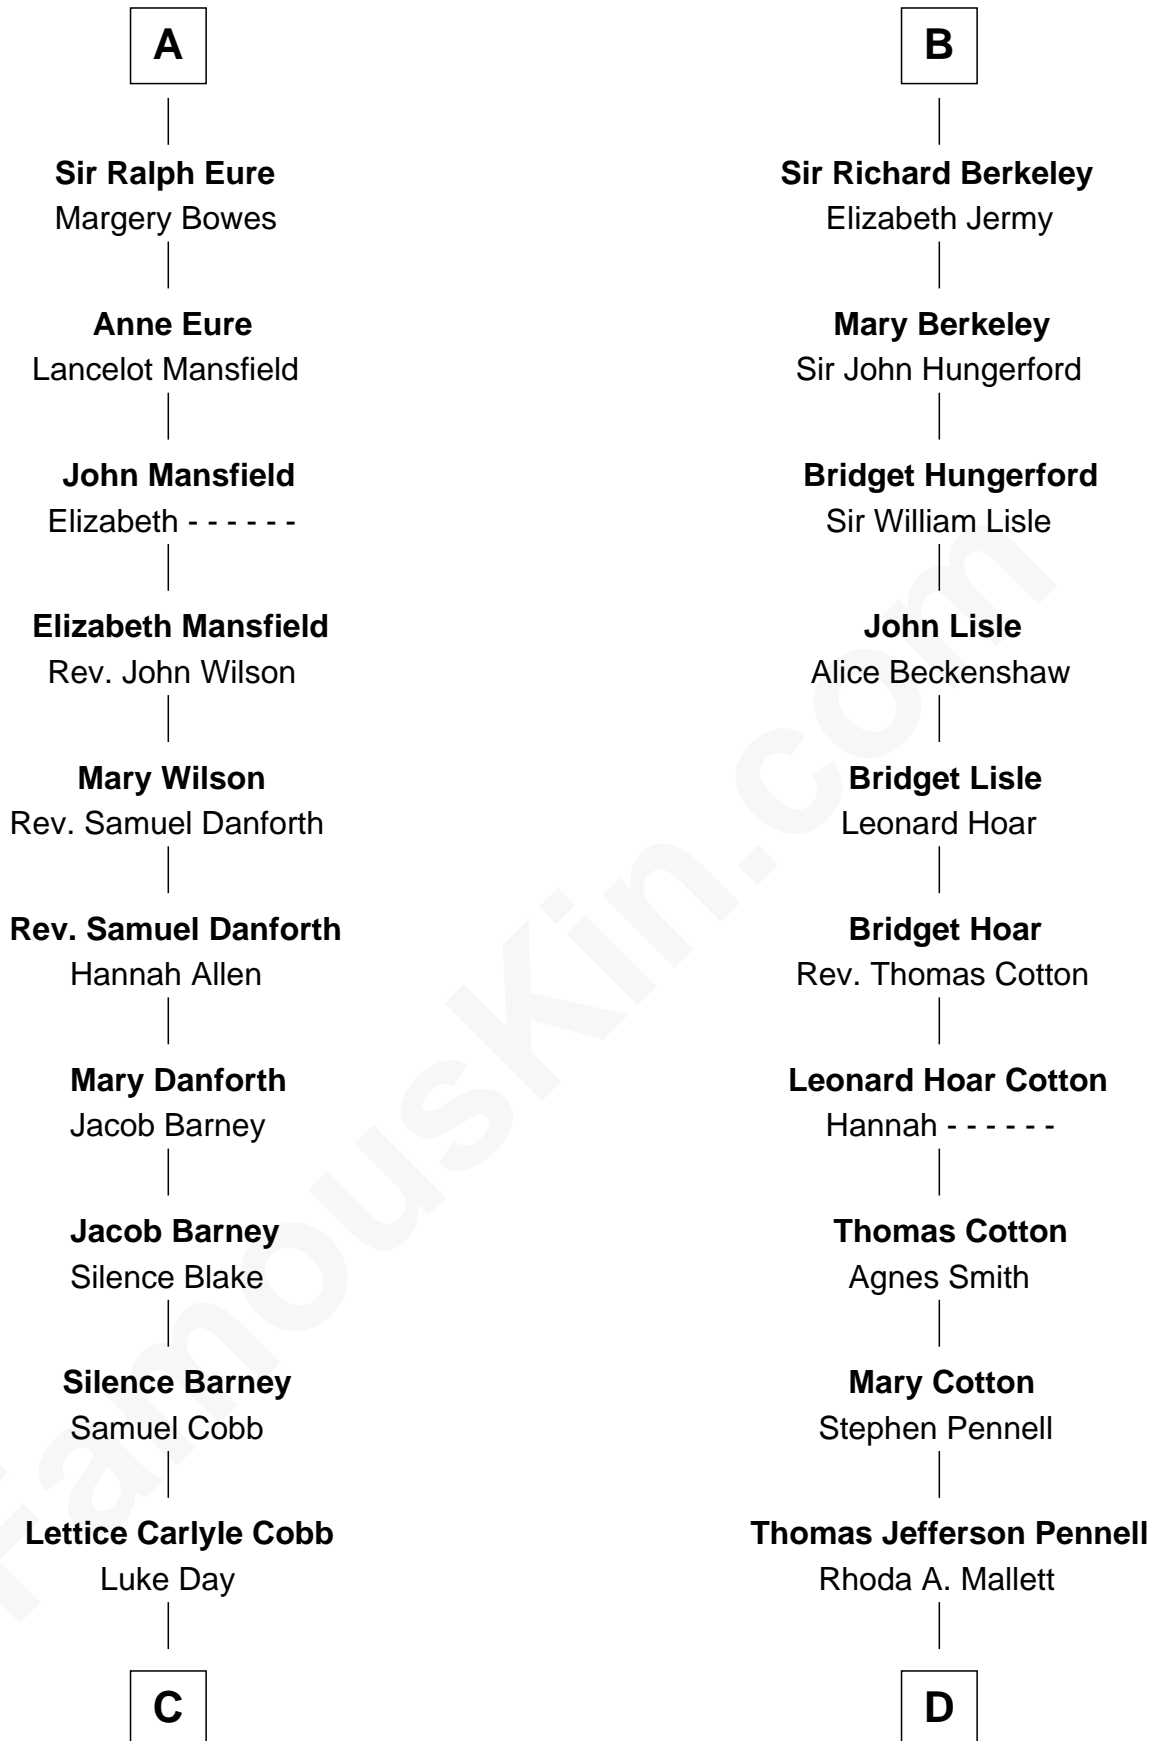

FamousKin.com

Relationship Chart of

Sandra Day O'Connor

First Female U.S. Supreme Court Justice

20th cousin 1 time removed of

Warren Buffett

Chairman & CEO, Berkshire Hathaway

C

Hollis Day

Eliza L. Flanders

Henry Clay Day

Alice Edith Hilton

Henry R. Day

Ada Mae Wilkey

Sandra Day O'Connor

U.S. Supreme Court Justice