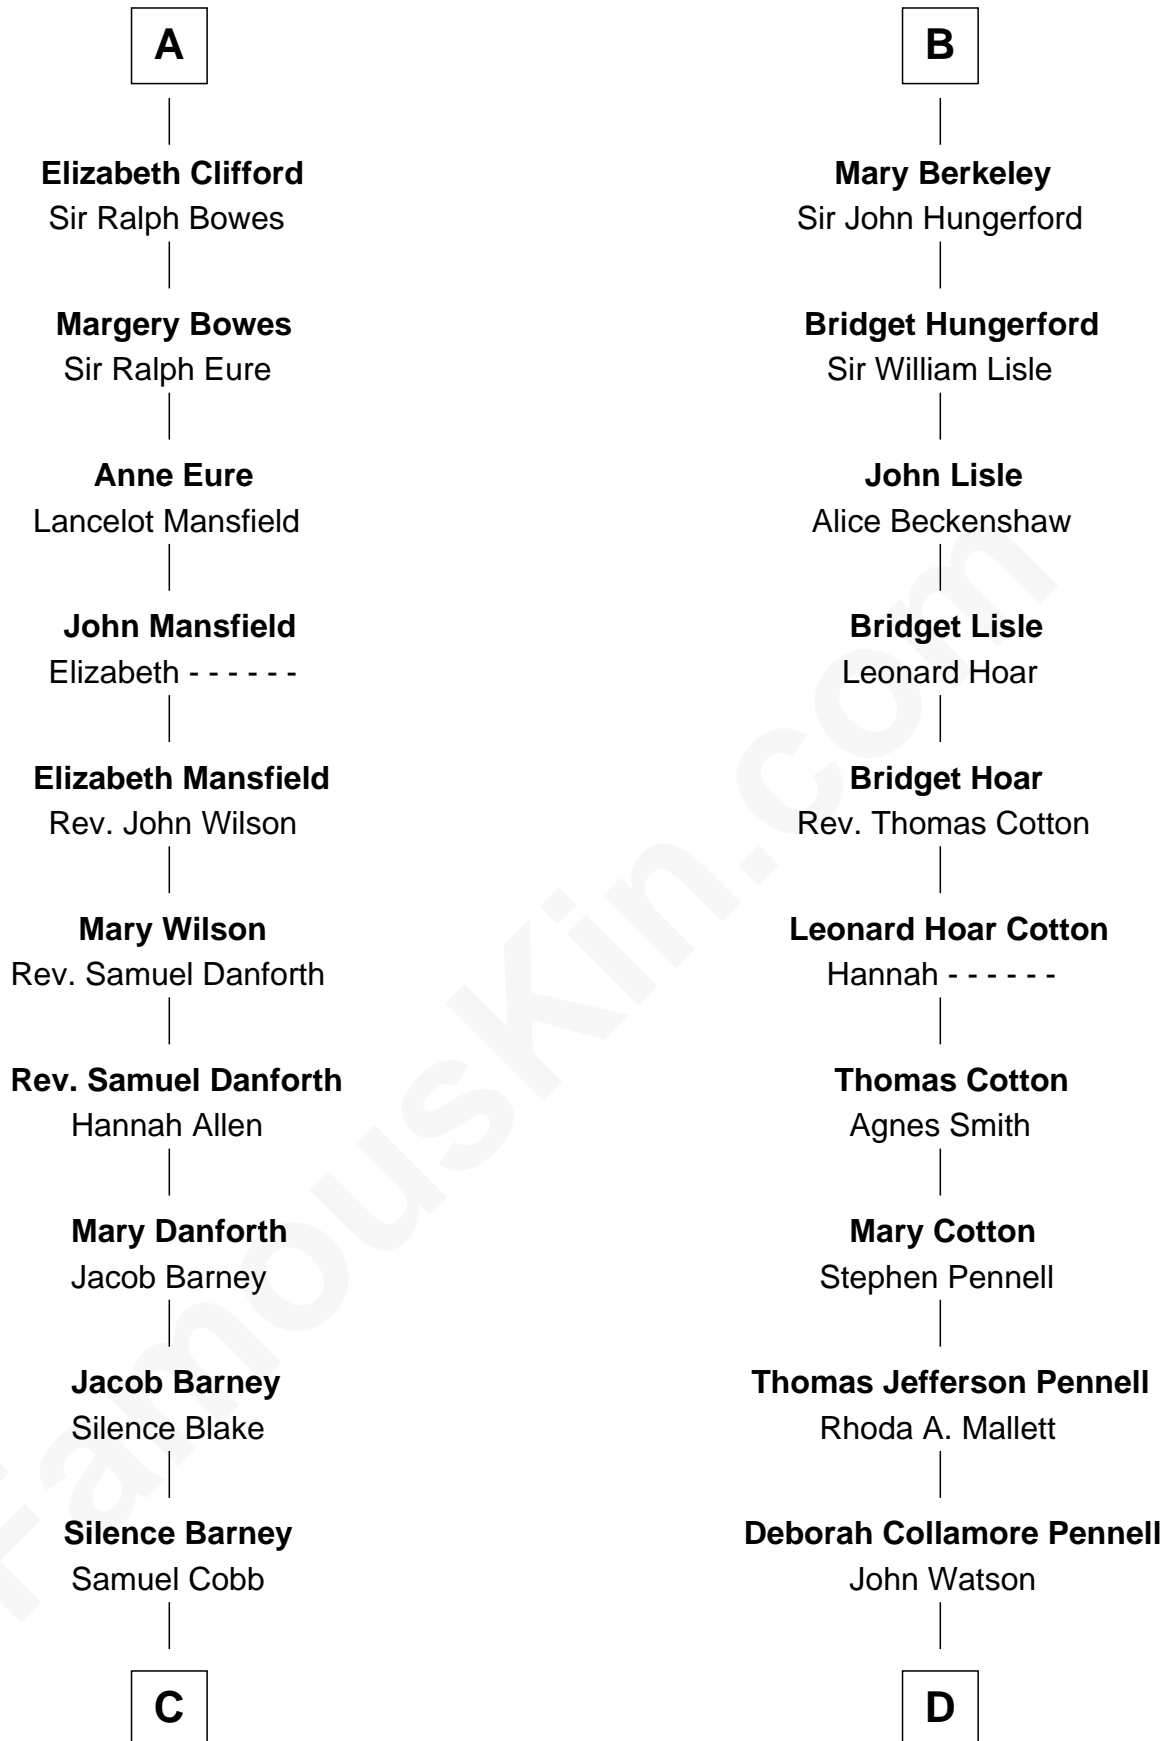

## Relationship Chart of

### Sandra Day O'Connor

First Female U.S. Supreme Court Justice

20th cousin 1 time removed of

### Warren Buffett

Chairman & CEO, Berkshire Hathaway

**C**

**Lettice Carlyle Cobb**

Luke Day

**Hollis Day**

Eliza L. Flanders

**Henry Clay Day**