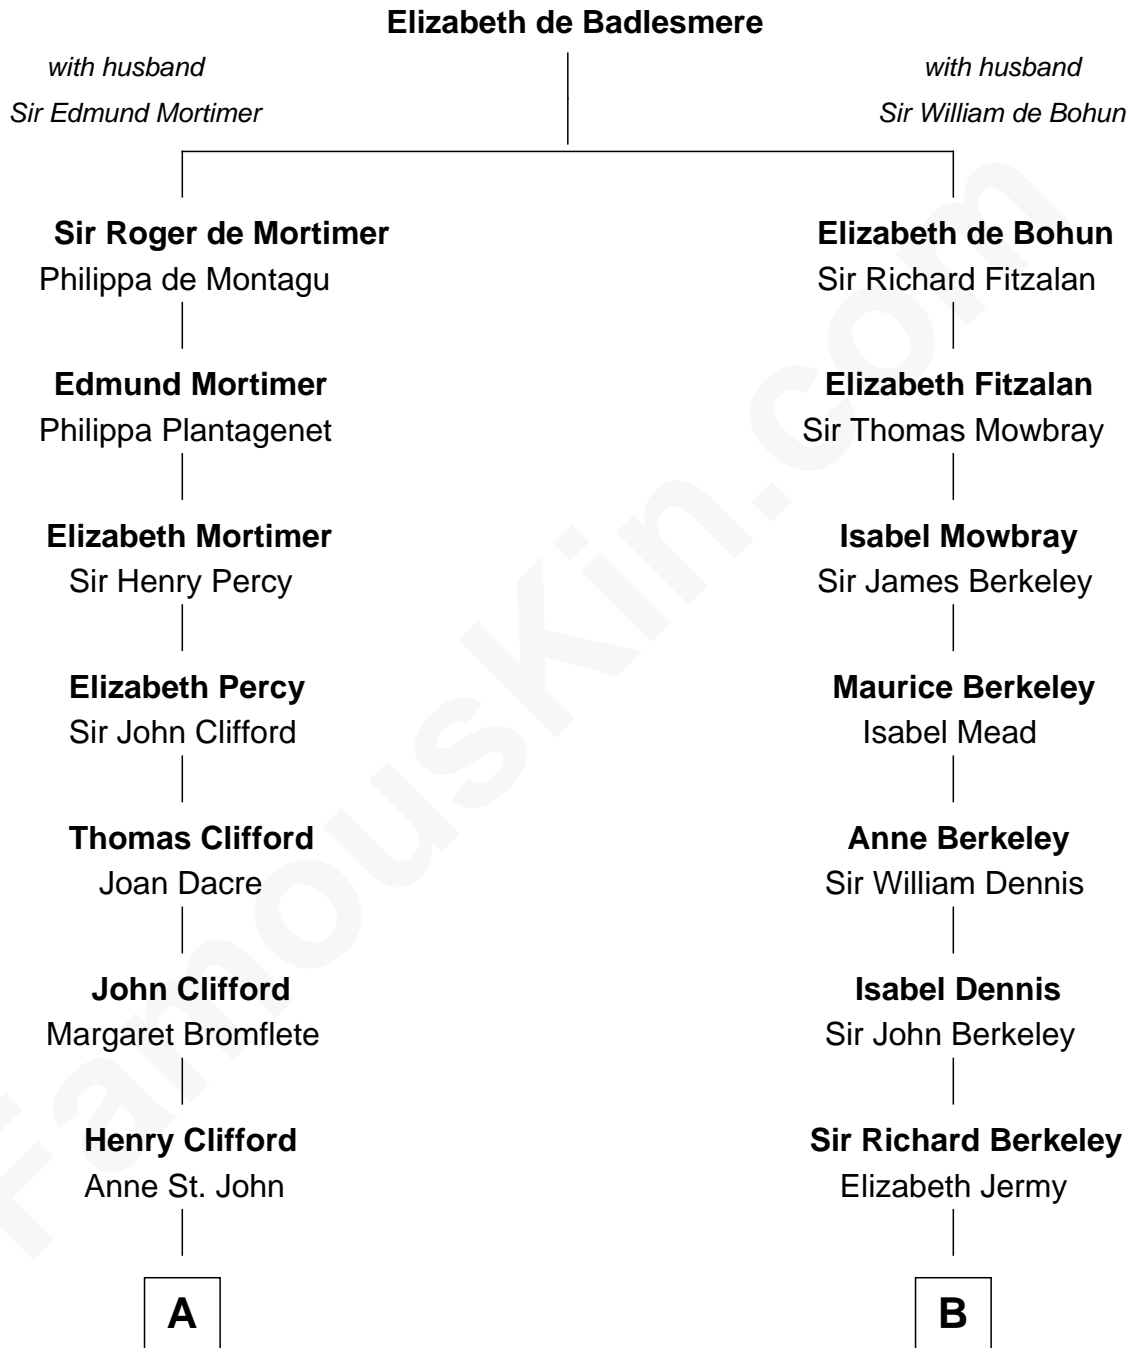

FamousKin.com

Relationship Chart of

Sandra Day O'Connor

First Female U.S. Supreme Court Justice

20th cousin 1 time removed of

Warren Buffett

Chairman & CEO, Berkshire Hathaway