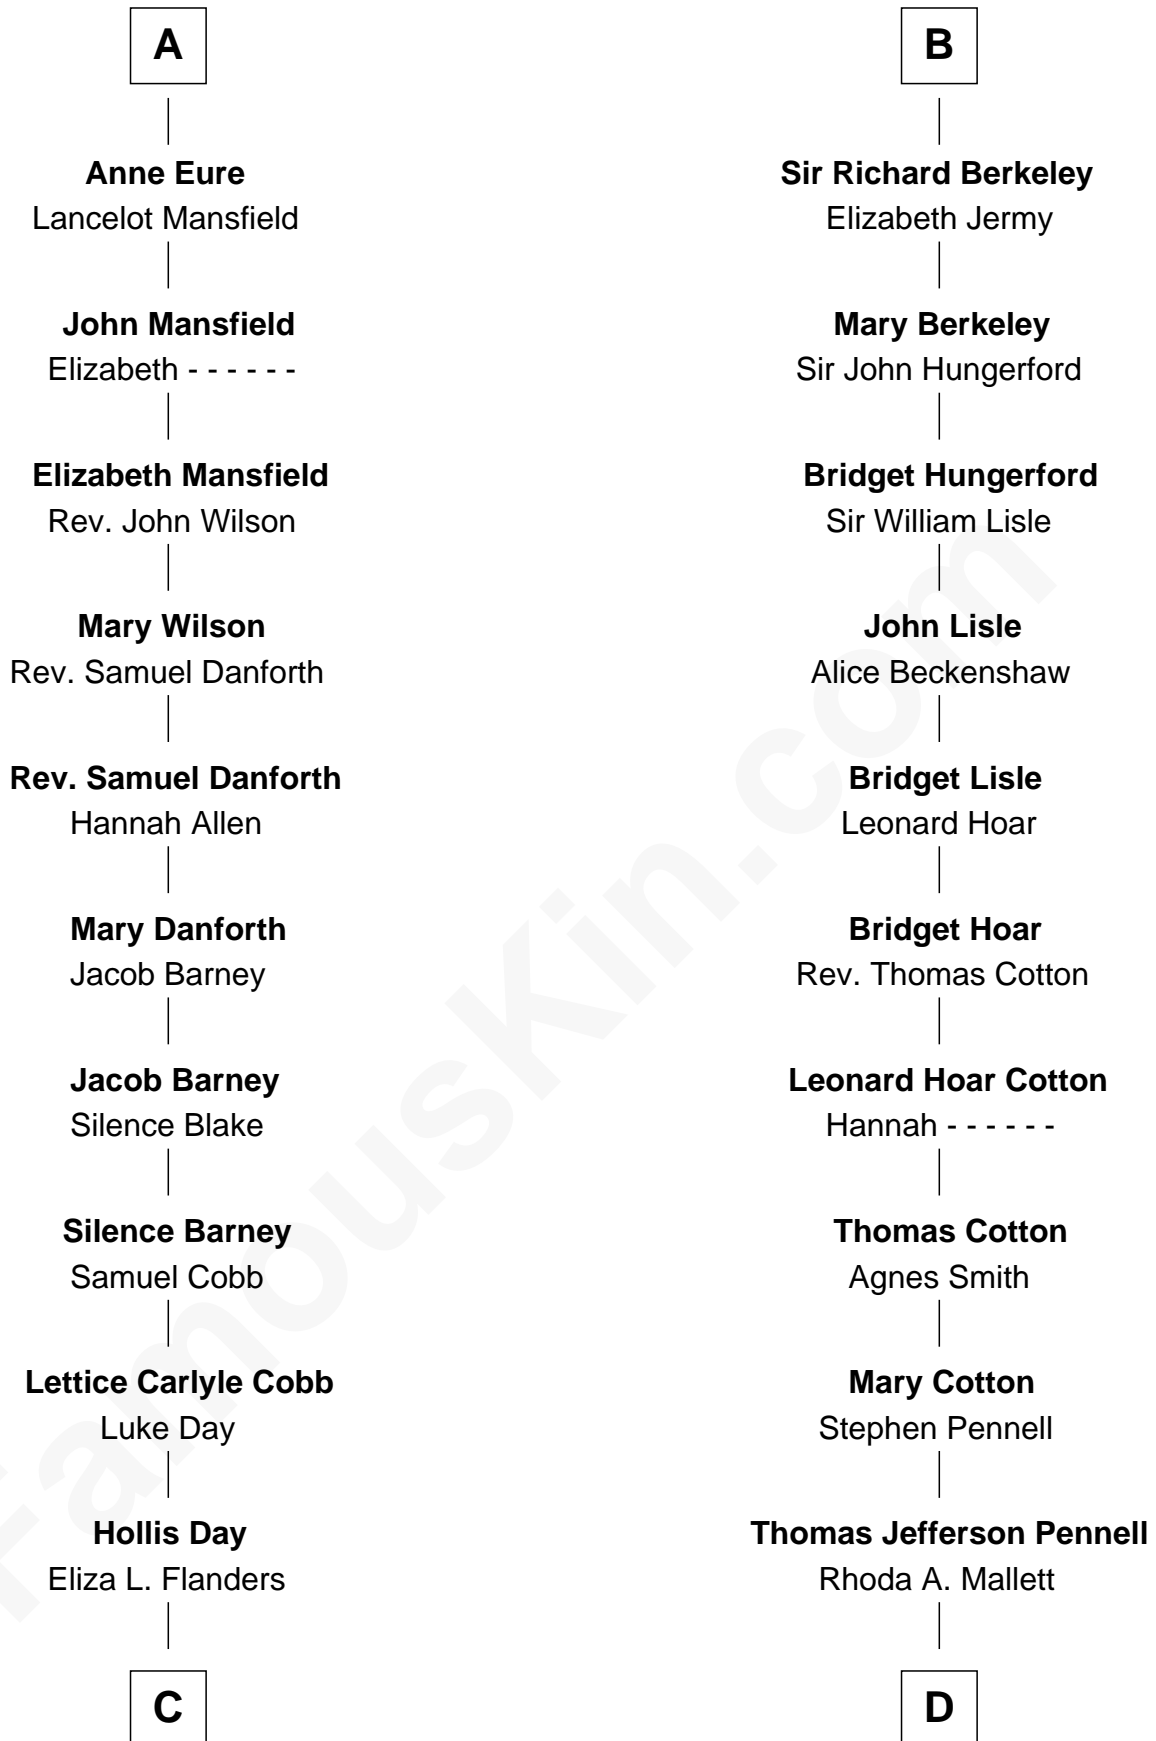

FamousKin.com

Relationship Chart of

Sandra Day O'Connor

First Female U.S. Supreme Court Justice

19th cousin 2 times removed of

Warren Buffett

Chairman & CEO, Berkshire Hathaway

Edmund Fitzalan

Alice de Warenne

C

Henry Clay Day
Alice Edith Hilton

Henry R. Day
Ada Mae Wilkey

Sandra Day O'Connor
U.S. Supreme Court Justice

D

Deborah Collamore Pennell
John Watson

Susan Ann Watson
Ford Bela Barber