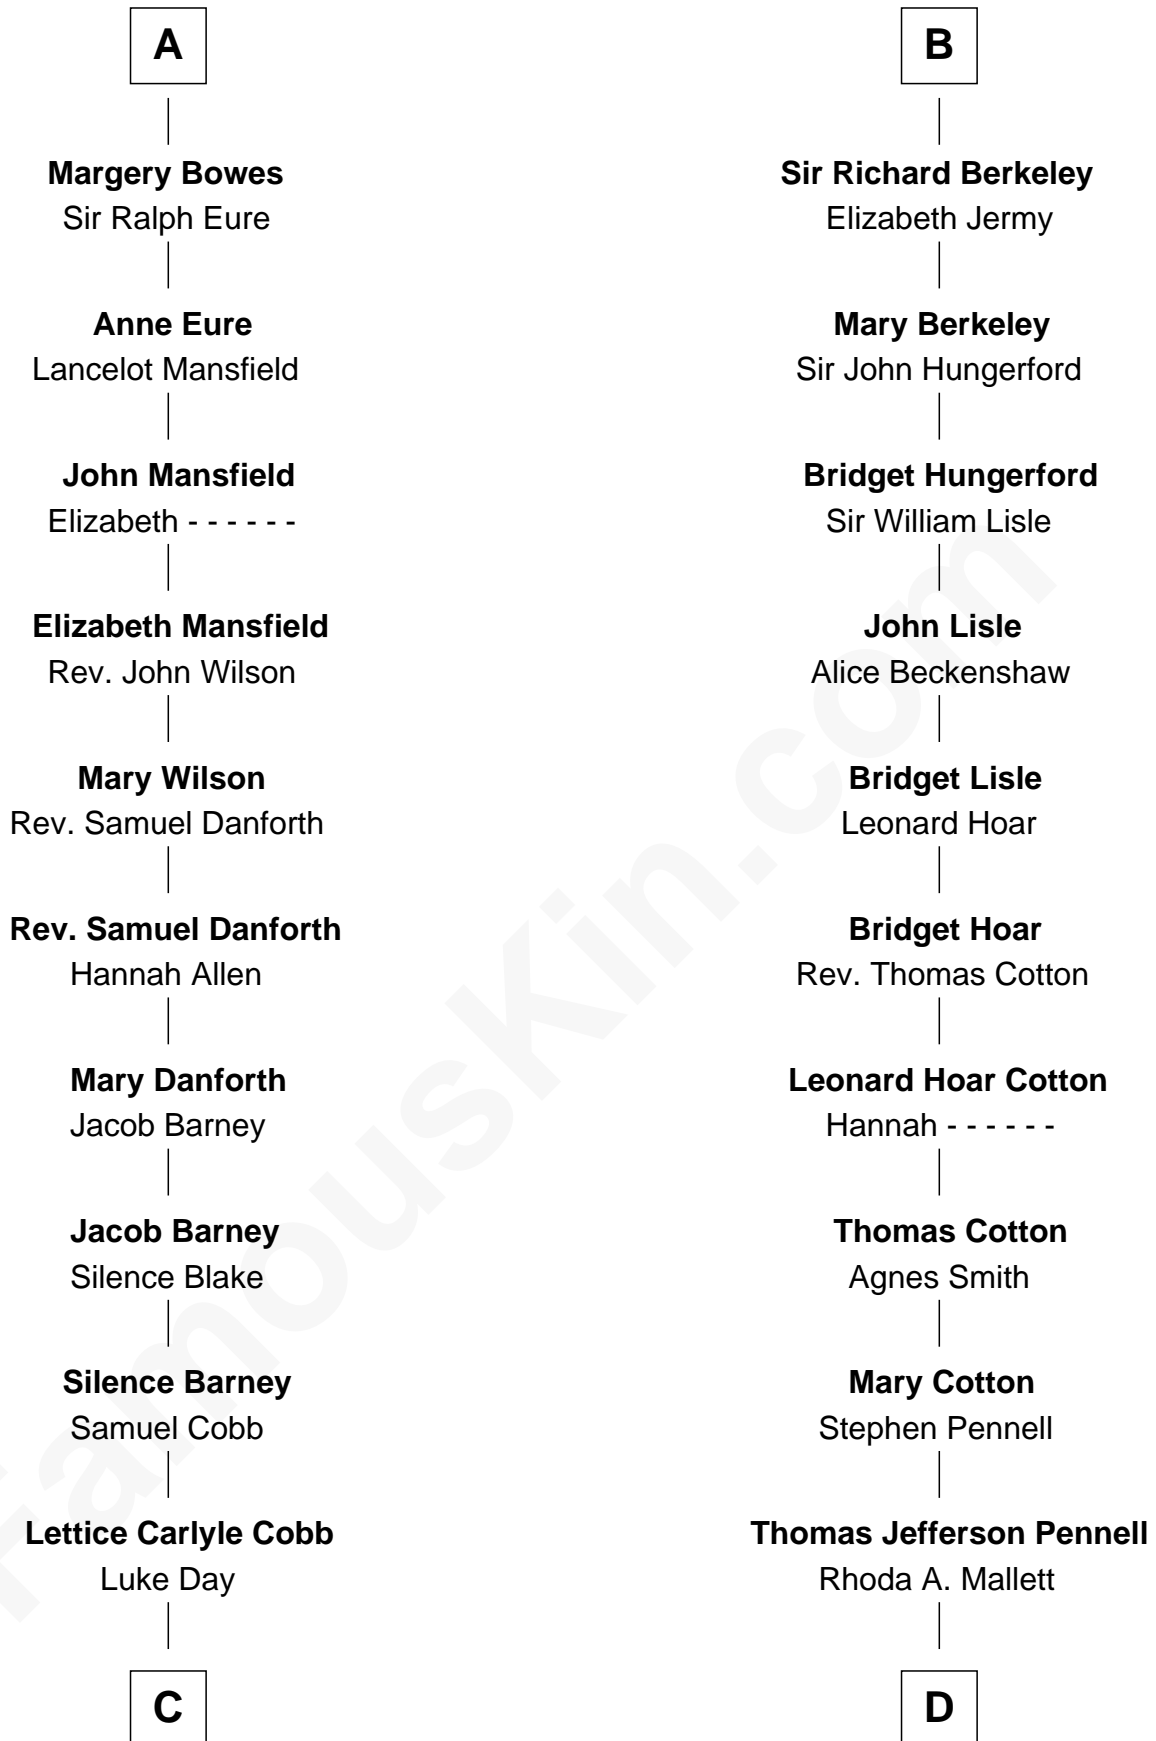

**FamousKin.com**  
**Relationship Chart of**  
**Sandra Day O'Connor**

*First Female U.S. Supreme Court Justice*

**20th cousin 1 time removed of**

**Warren Buffett**

*Chairman & CEO, Berkshire Hathaway*

**Sir Maurice de Berkeley**  
 Eve la Zouche

**C**

**Hollis Day**

Eliza L. Flanders

**Henry Clay Day**

Alice Edith Hilton

**Henry R. Day**

Ada Mae Wilkey

**Sandra Day O'Connor**

*U.S. Supreme Court Justice*

**D**

**Deborah Collamore Pennell**

John Watson

**Susan Ann Watson**

Ford Bela Barber

**Stella Frances Barber**

John Ammon Stahl