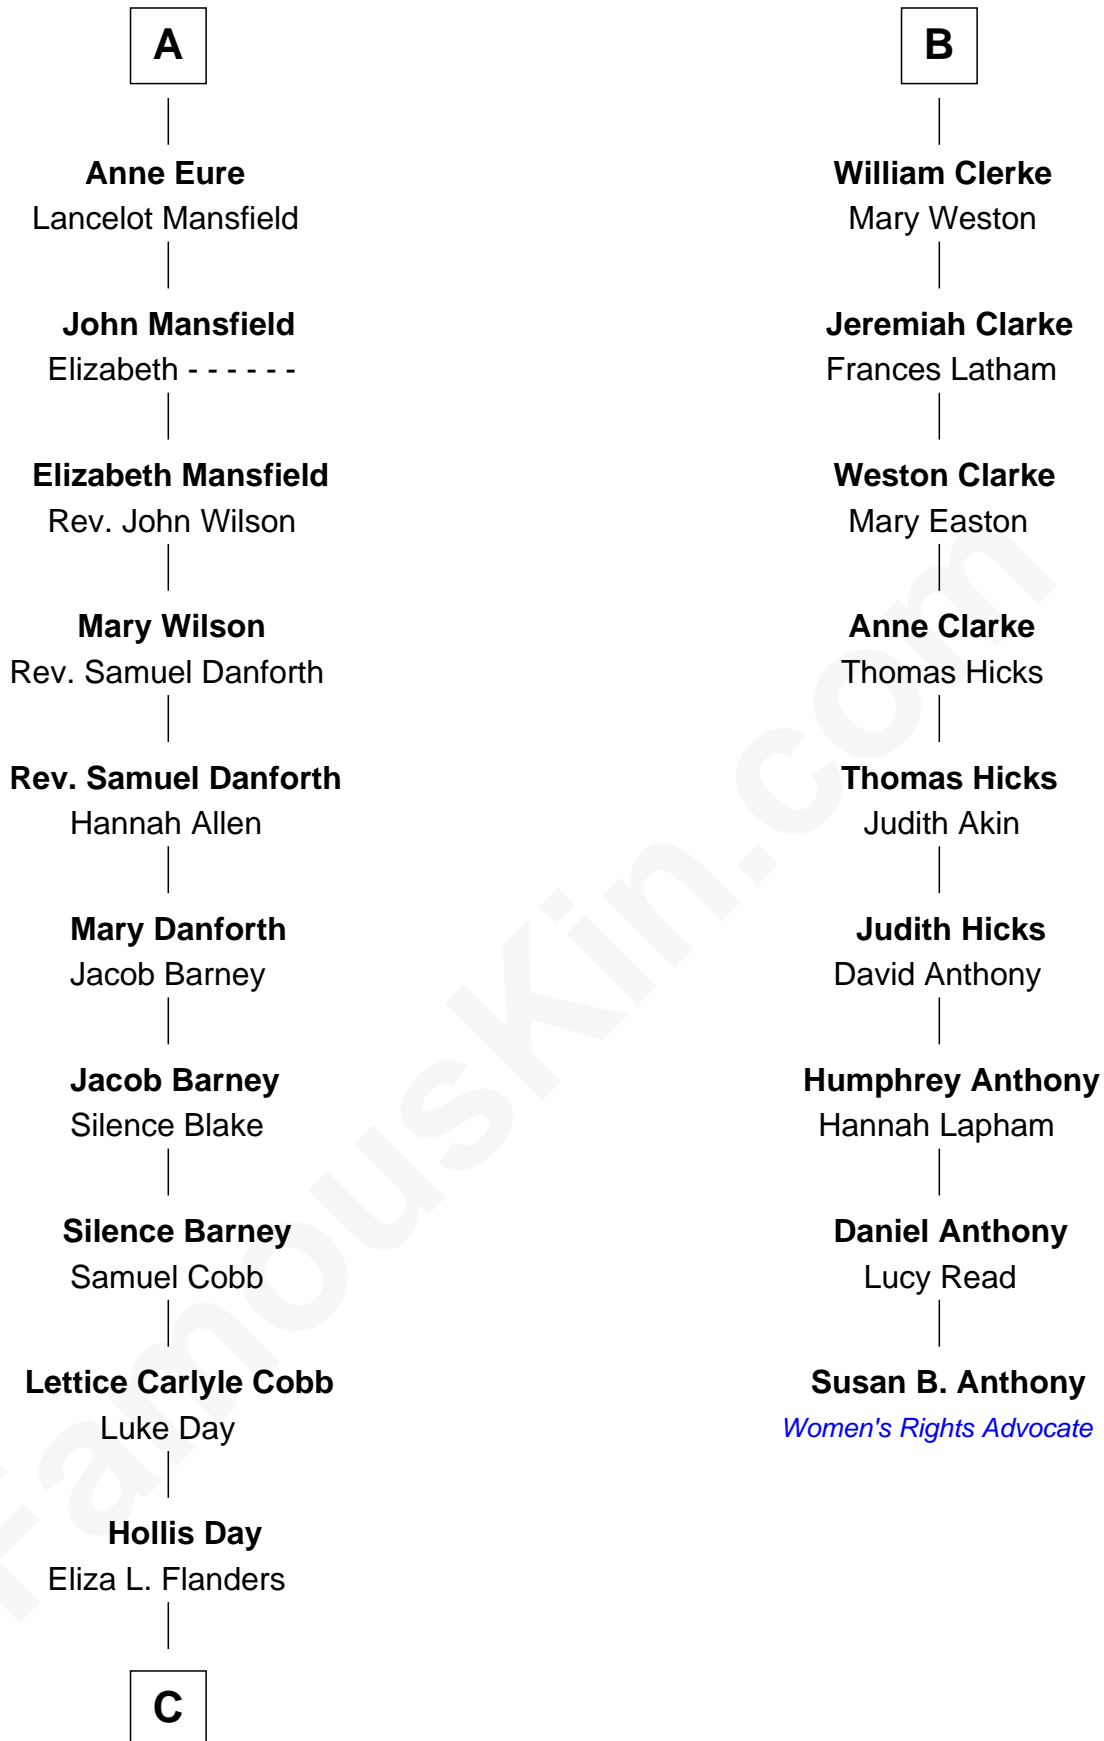

## Relationship Chart of

### Sandra Day O'Connor

*First Female U.S. Supreme Court Justice*

15th cousin 4 times removed of

**Susan B. Anthony**

*Women's Rights Advocate*

**C**

Henry Clay Day  
Alice Edith Hilton

Henry R. Day  
Ada Mae Wilkey