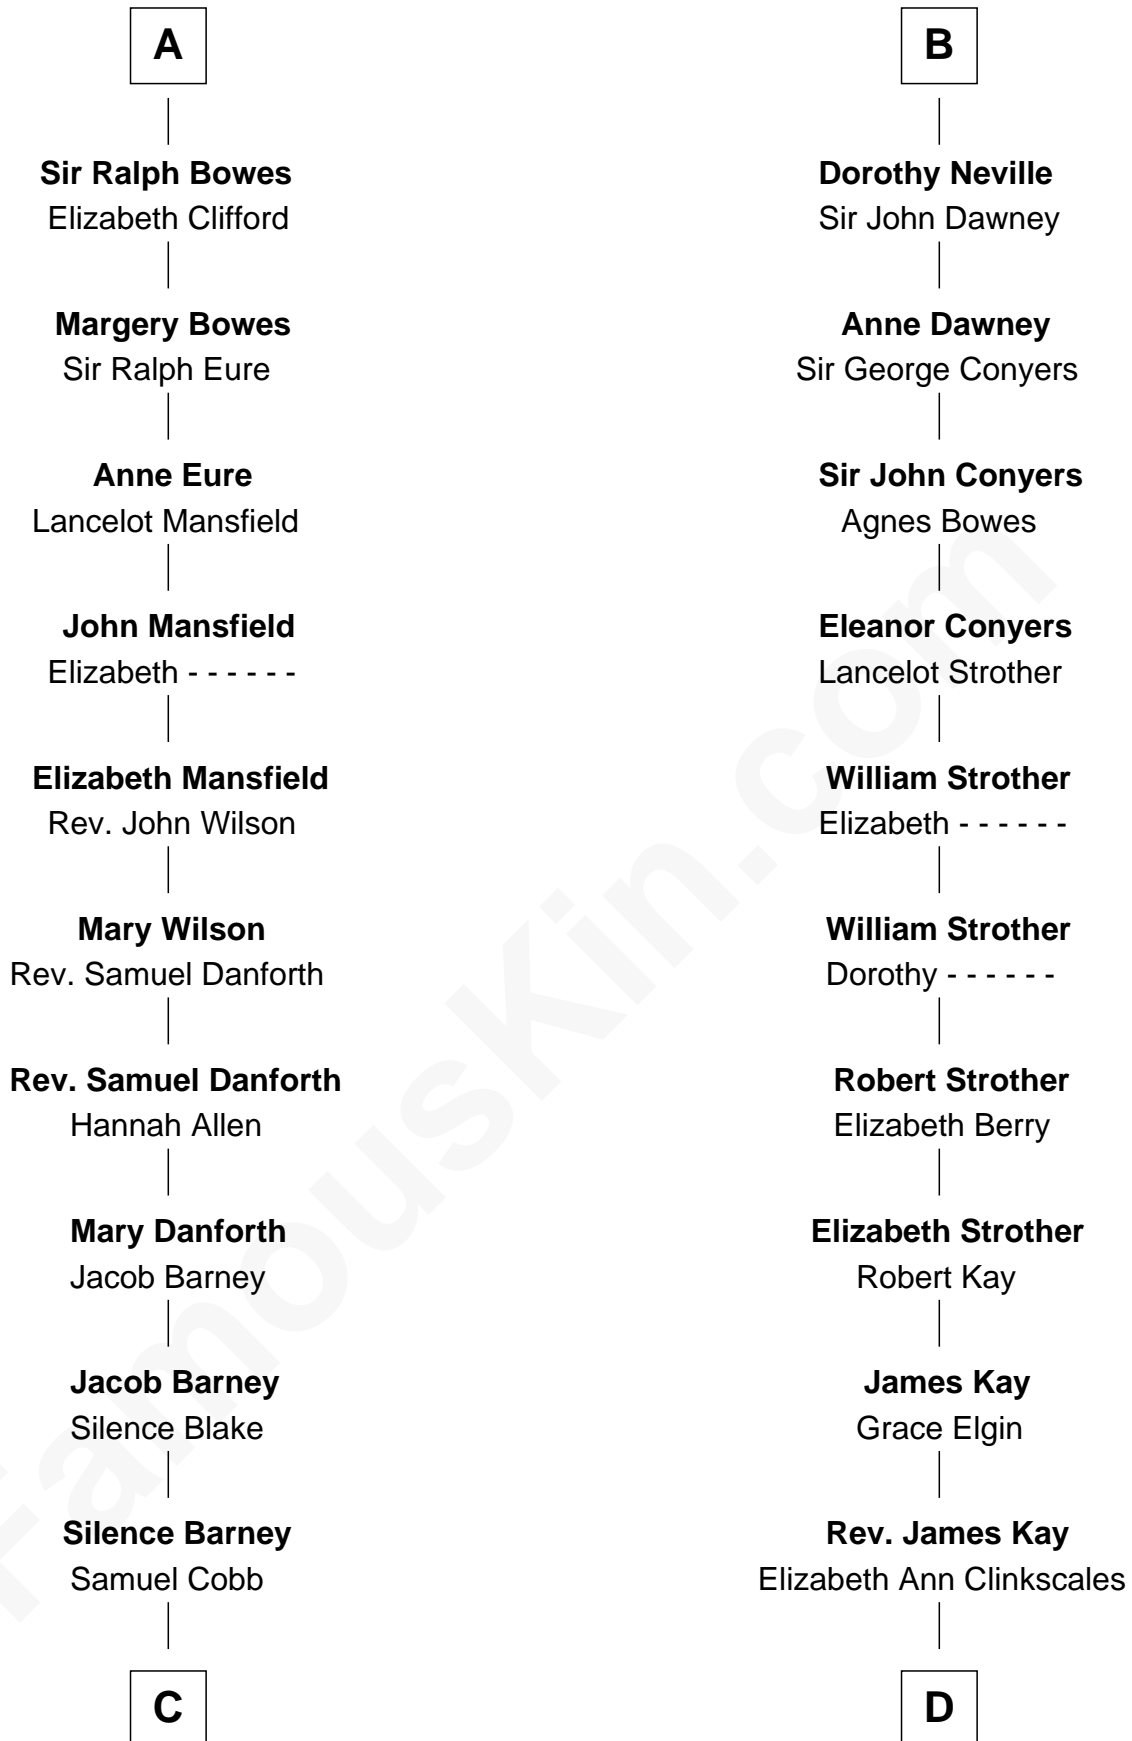

## Relationship Chart of

### Sandra Day O'Connor

*First Female U.S. Supreme Court Justice*

21st cousin of

**Jimmy Carter**

*39th U.S. President*

**Sir Edmund Mortimer**

Margaret de Fiennes

**C**

**Lettice Carlyle Cobb**

Luke Day

**Hollis Day**

Eliza L. Flanders

**Henry Clay Day**

Alice Edith Hilton

**Henry R. Day**

Ada Mae Wilkey

**Sandra Day O'Connor**

*U.S. Supreme Court Justice*

**D**

**Mary Kay**

John Pratt

**James E. Pratt**

Sophonra C. Cowan

**Nina Pratt**