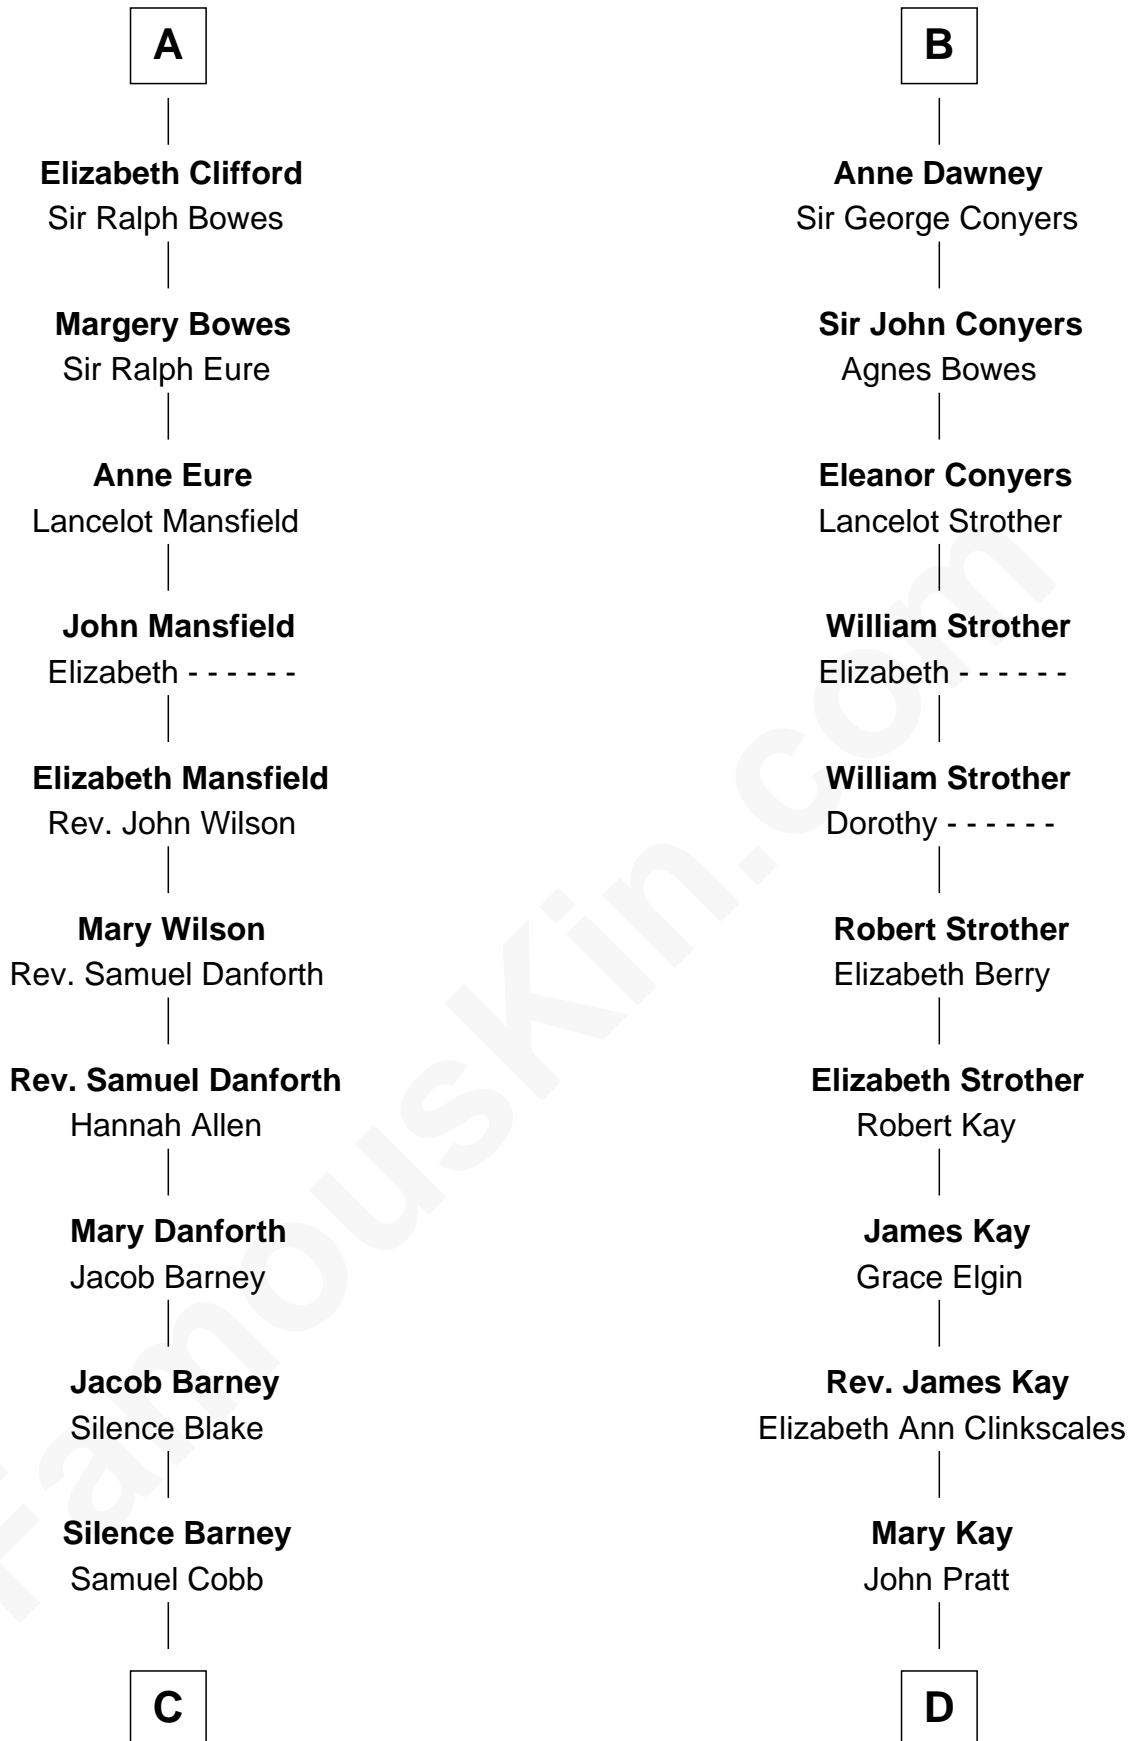

FamousKin.com
Relationship Chart of
Sandra Day O'Connor

First Female U.S. Supreme Court Justice

20th cousin 1 time removed of

Jimmy Carter

39th U.S. President

C

Lettice Carlyle Cobb

Luke Day

Hollis Day

Eliza L. Flanders

Henry Clay Day

Alice Edith Hilton

Henry R. Day

Ada Mae Wilkey

Sandra Day O'Connor

U.S. Supreme Court Justice

D

James E. Pratt

Sophonra C. Cowan

Nina Pratt

William Archibald Carter

Earl Carter

Lillian Gordy

Jimmy Carter

39th U.S. President