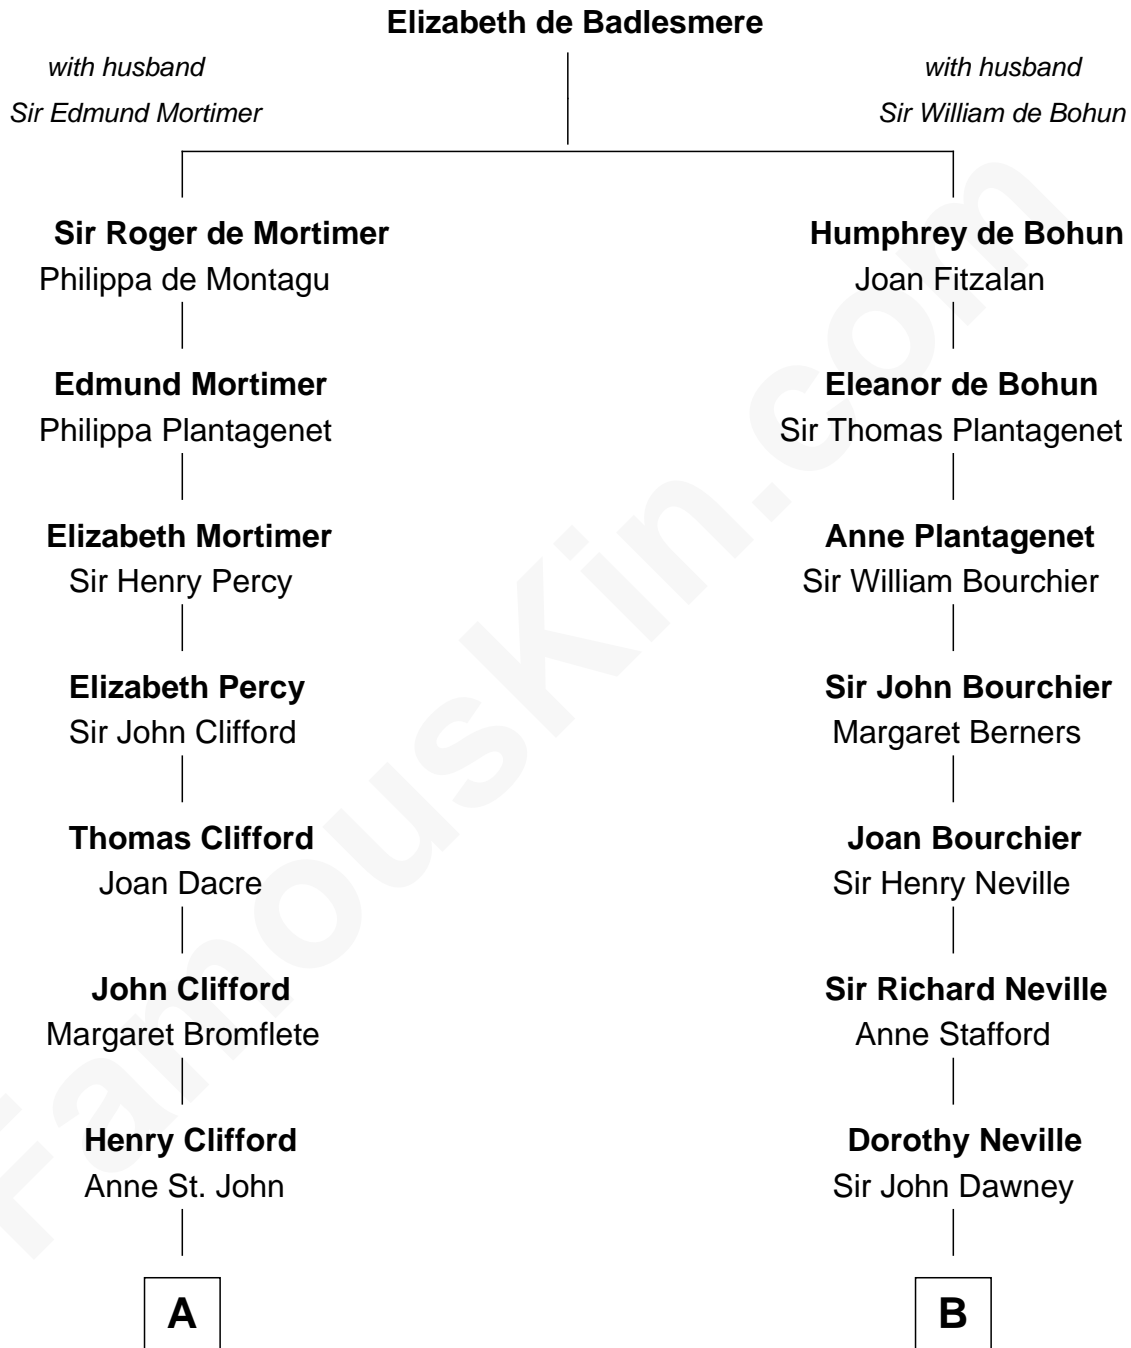

FamousKin.com
Relationship Chart of
Sandra Day O'Connor

First Female U.S. Supreme Court Justice

20th cousin 1 time removed of

Jimmy Carter

39th U.S. President

C

Lettice Carlyle Cobb

Luke Day

Hollis Day

Eliza L. Flanders

Henry Clay Day

Alice Edith Hilton

Henry R. Day

Ada Mae Wilkey

Sandra Day O'Connor

U.S. Supreme Court Justice

39th U.S. President