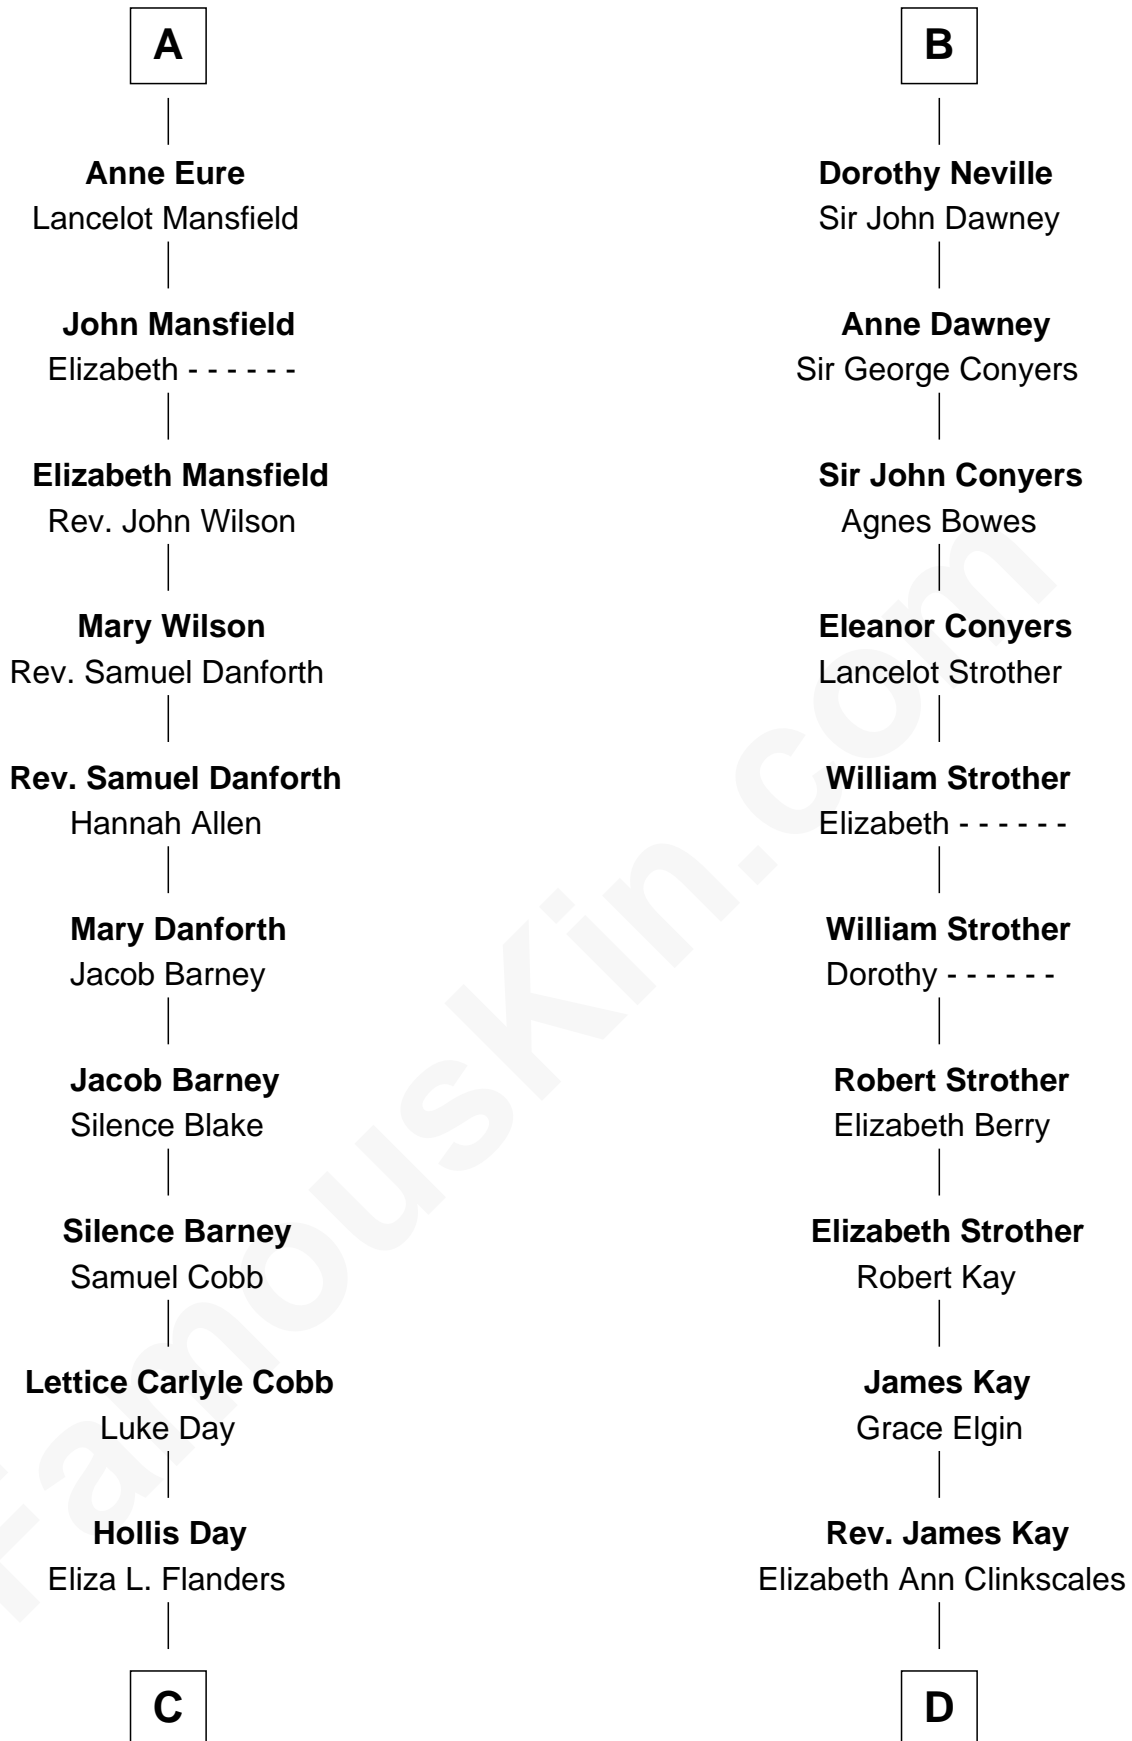

## Relationship Chart of

### Sandra Day O'Connor

First Female U.S. Supreme Court Justice

19th cousin 2 times removed of

**Jimmy Carter**  
39th U.S. President

**Edmund Fitzalan**  
Alice de Warenne

**C**

**Henry Clay Day**  
Alice Edith Hilton

**Henry R. Day**  
Ada Mae Wilkey

**Sandra Day O'Connor**  
*U.S. Supreme Court Justice*

**D**

**Mary Kay**  
John Pratt

**James E. Pratt**  
Sophronia C. Cowan

**Nina Pratt**  
William Archibald Carter

**Earl Carter**  
Lillian Gordy

**Jimmy Carter**  
*39th U.S. President*

FamousKin.com