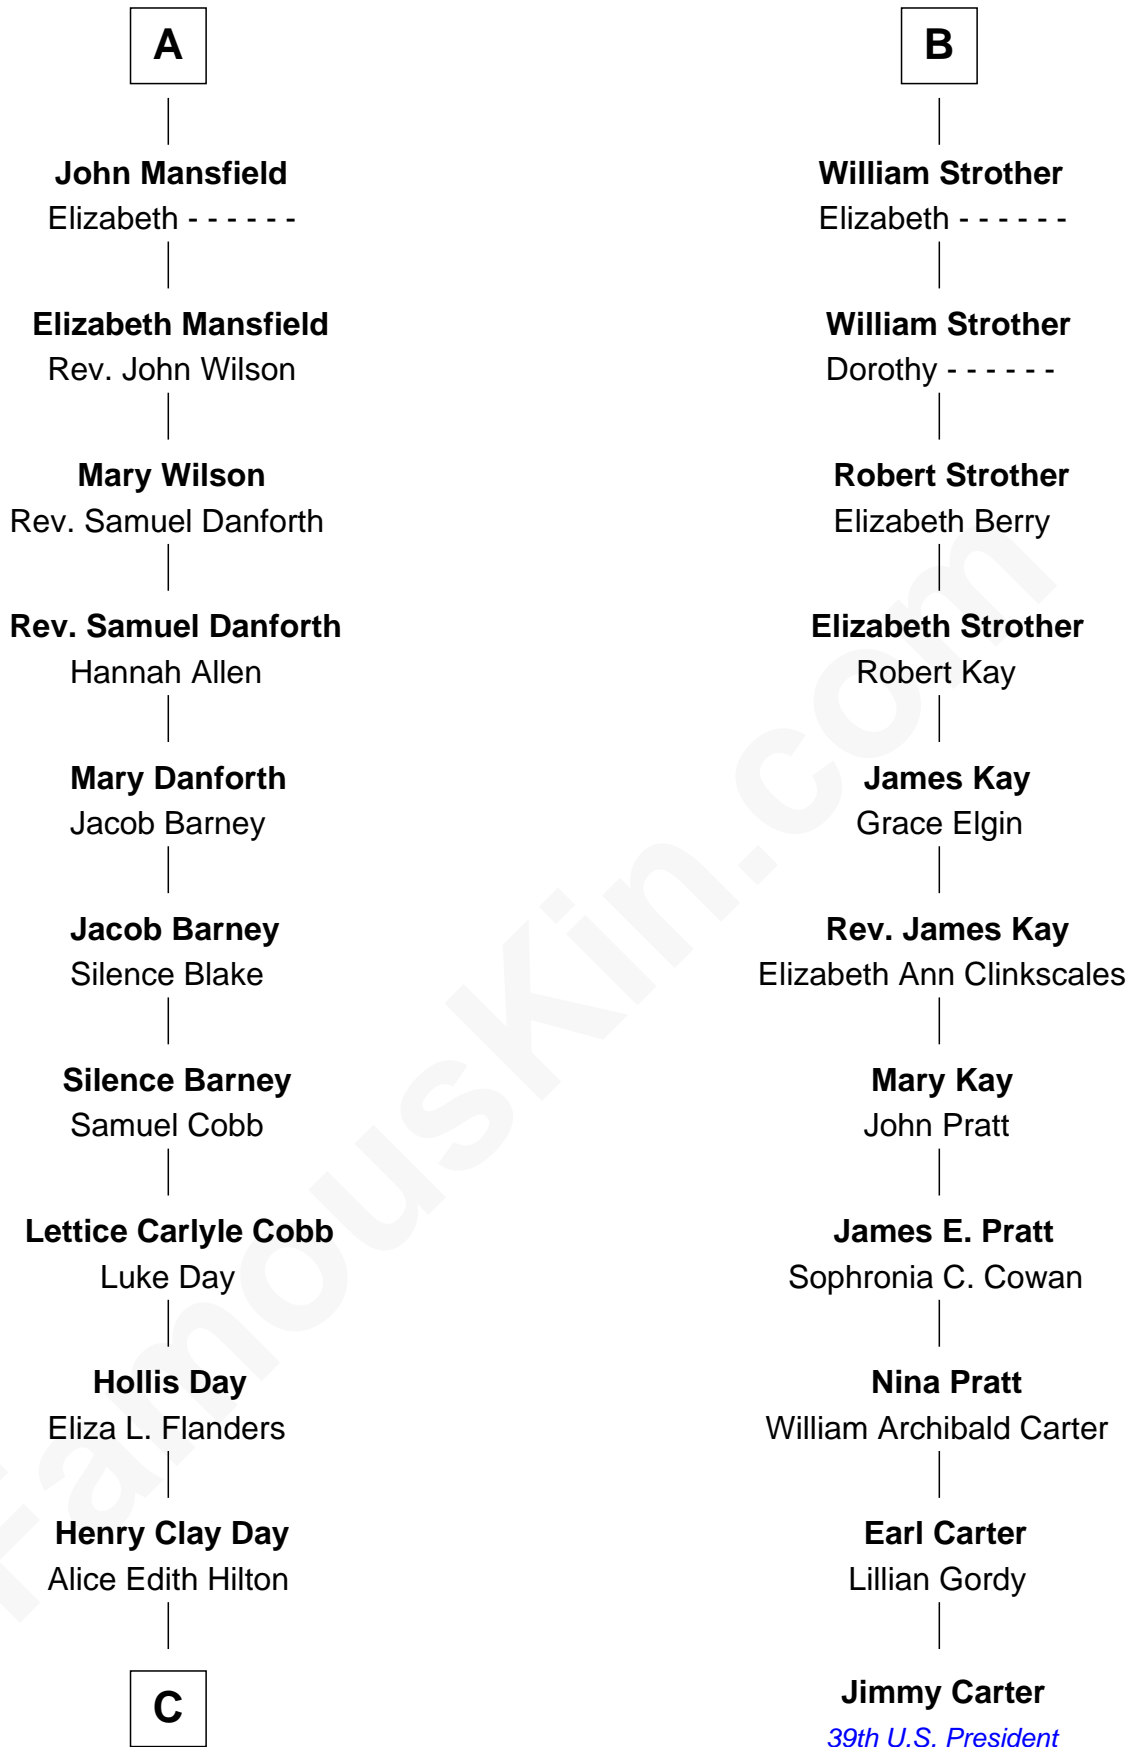

FamousKin.com

Relationship Chart of

Sandra Day O'Connor

First Female U.S. Supreme Court Justice

17th cousin 1 time removed of

Jimmy Carter
39th U.S. President

C

Henry R. Day
Ada Mae Wilkey

Sandra Day O'Connor
U.S. Supreme Court Justice

FamousKin.com