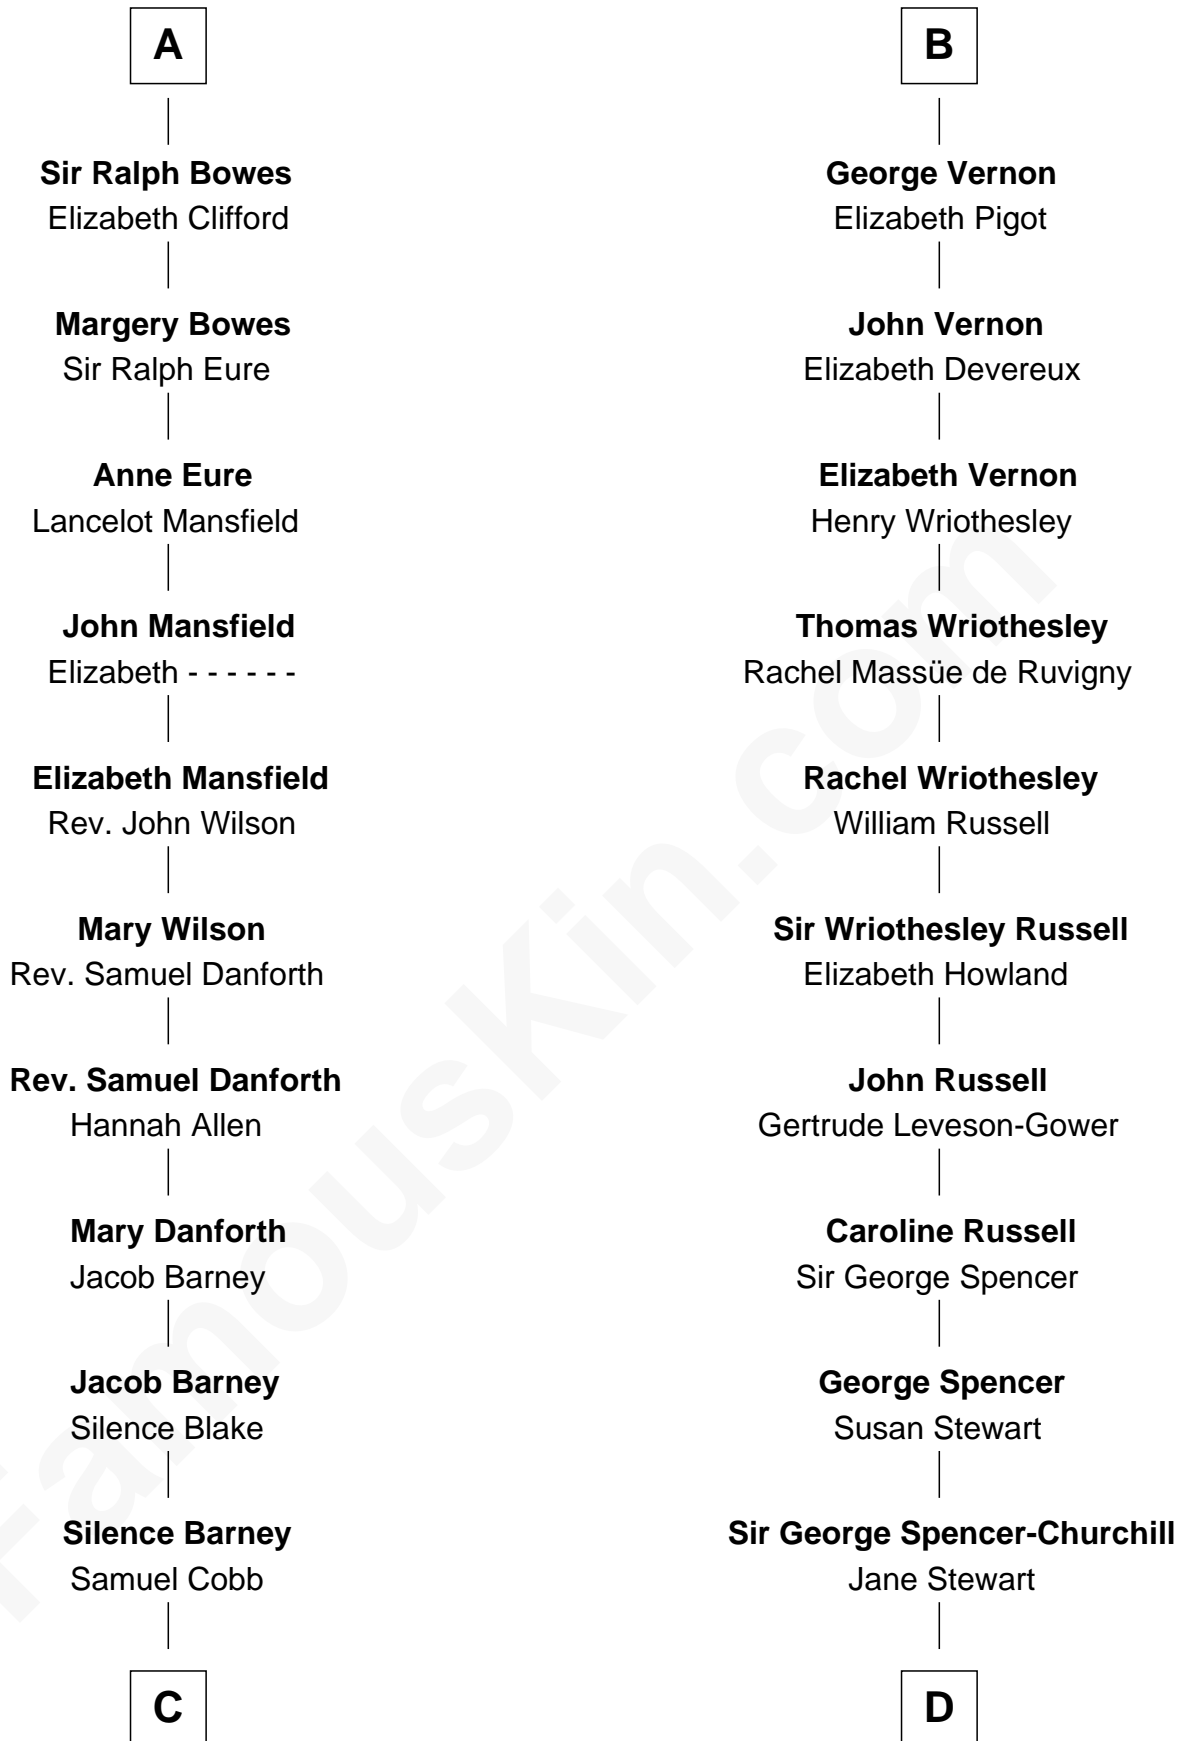

**FamousKin.com**  
**Relationship Chart of**  
**Sandra Day O'Connor**

*First Female U.S. Supreme Court Justice*

**19th cousin 2 times removed of**

**Sir Winston Churchill**

*Prime Minister of the United Kingdom*

**C**

**Lettice Carlyle Cobb**

Luke Day

**Hollis Day**

Eliza L. Flanders

**Henry Clay Day**

Alice Edith Hilton

**Henry R. Day**

Ada Mae Wilkey

**Sandra Day O'Connor**

*U.S. Supreme Court Justice*

**D**

**Sir John Winston Spencer-Churchill**

Frances Anne Emily Vane

**Randolph Henry Spencer-Churchill**

Jeanette Jerome