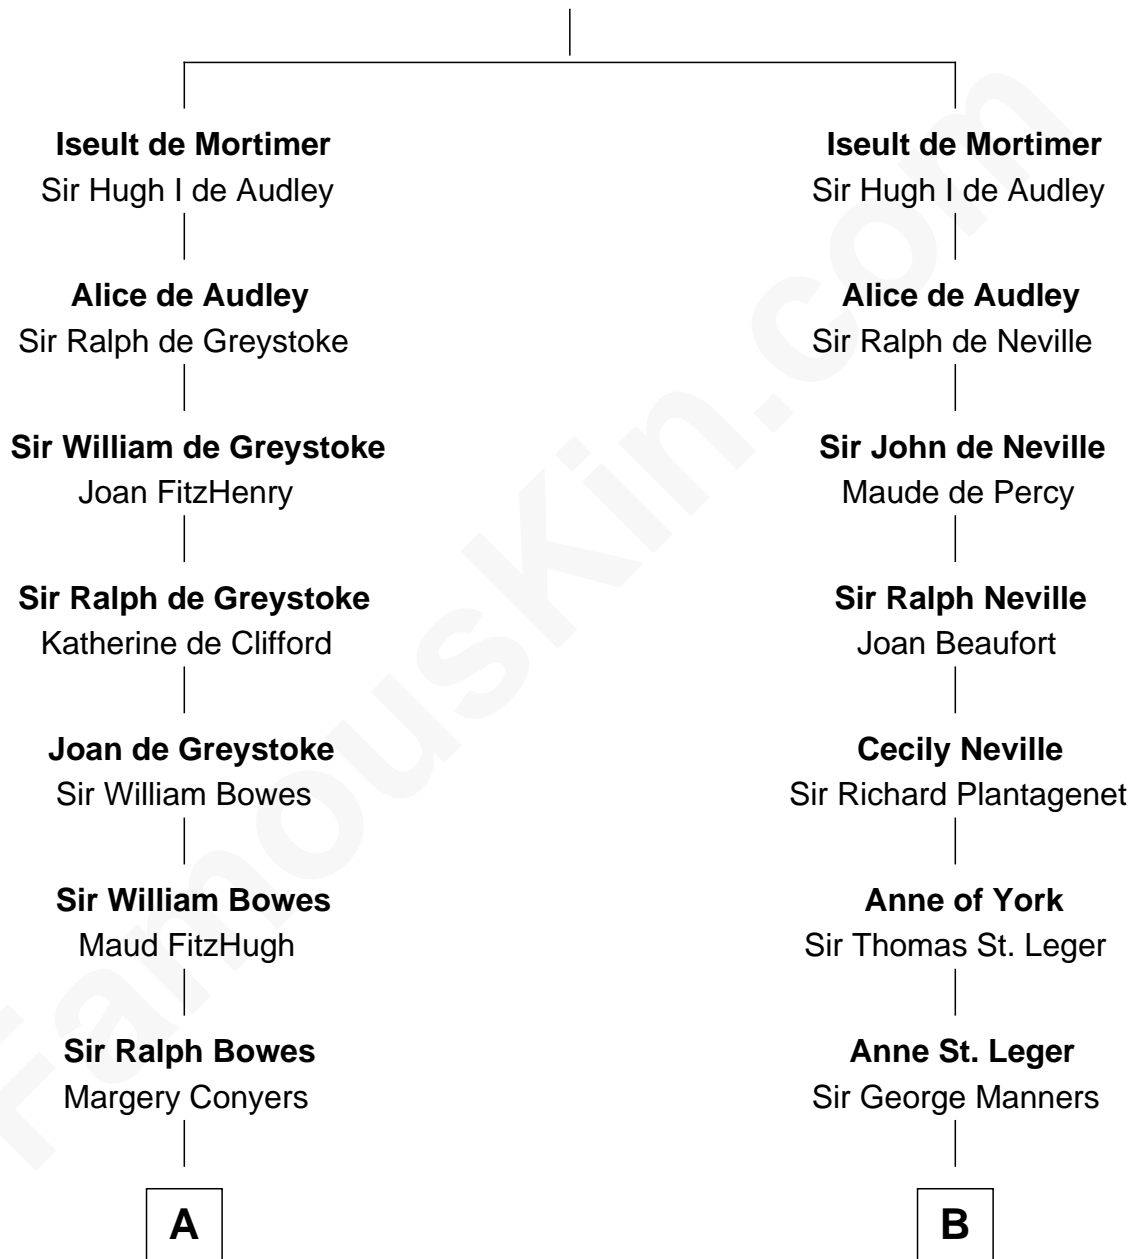

FamousKin.com

Relationship Chart of

Sandra Day O'Connor

First Female U.S. Supreme Court Justice

19th cousin 2 times removed of

Sir Winston Churchill

Prime Minister of the United Kingdom

Sir Edmund Mortimer

Margaret de Fiennes

C

Lettice Carlyle Cobb

Luke Day

Hollis Day

Eliza L. Flanders

Henry Clay Day

Alice Edith Hilton