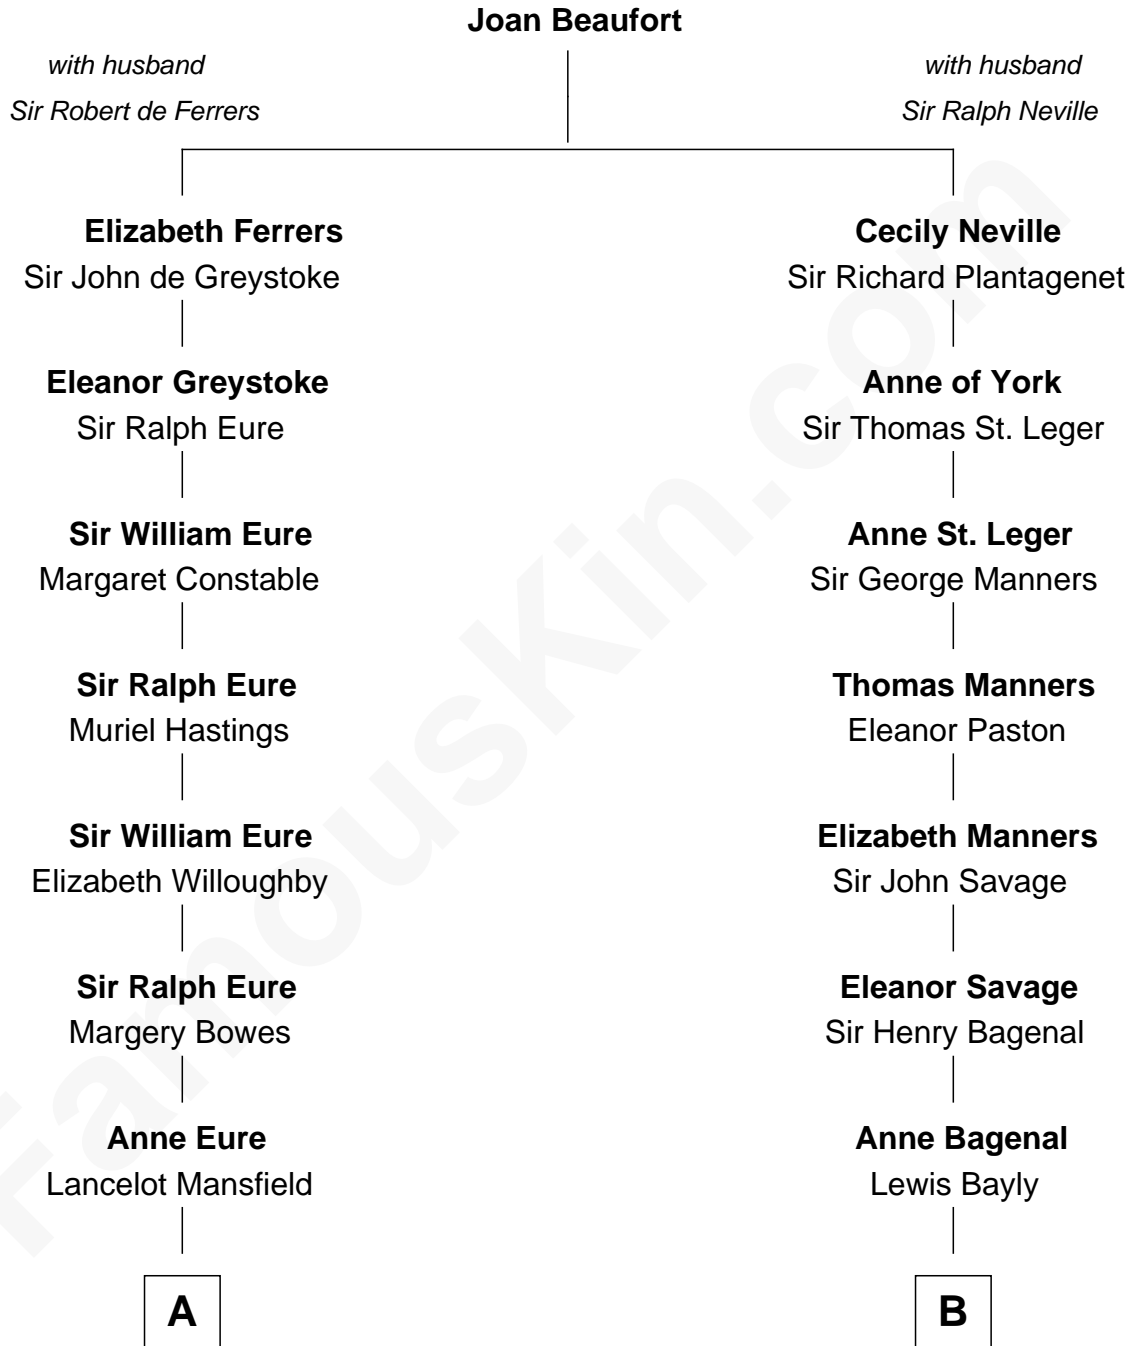

FamousKin.com

Relationship Chart of

Sandra Day O'Connor

First Female U.S. Supreme Court Justice

15th cousin 3 times removed of

Sir Winston Churchill

Prime Minister of the United Kingdom

C

Henry R. Day
Ada Mae Wilkey

Sandra Day O'Connor
U.S. Supreme Court Justice

FamousKin.com