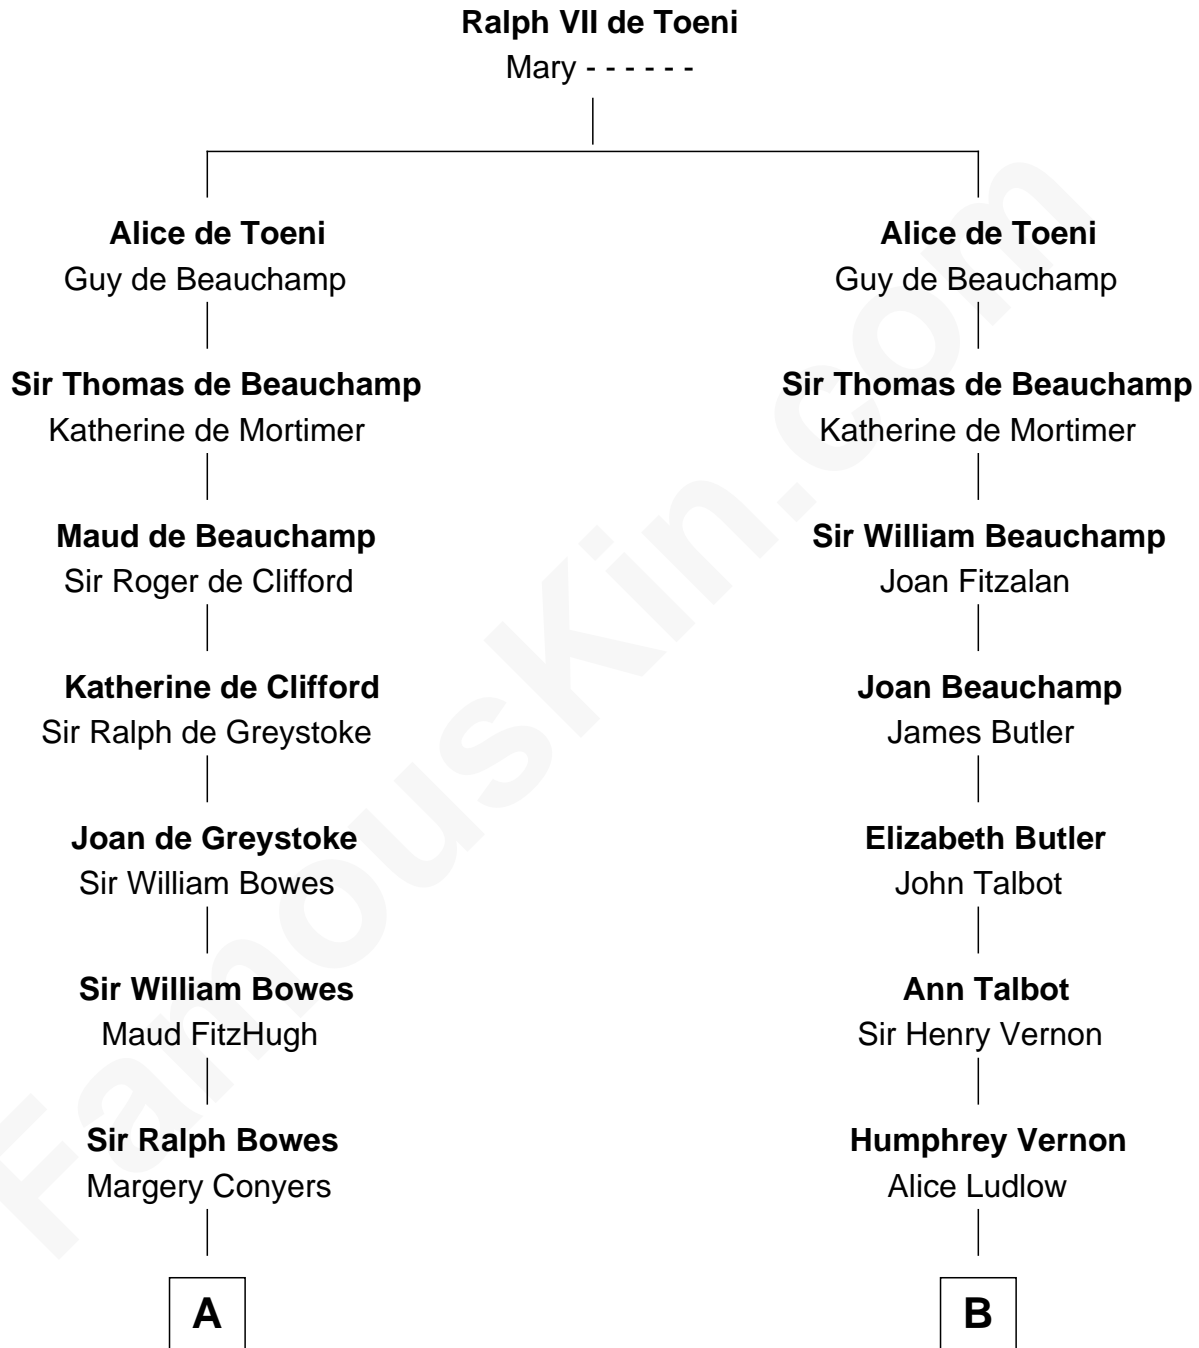

FamousKin.com
Relationship Chart of
Sandra Day O'Connor

First Female U.S. Supreme Court Justice

19th cousin 2 times removed of

Sir Winston Churchill

Prime Minister of the United Kingdom

C

Lettice Carlyle Cobb

Luke Day

Hollis Day

Eliza L. Flanders

Henry Clay Day

Alice Edith Hilton

Henry R. Day

Ada Mae Wilkey

Sandra Day O'Connor