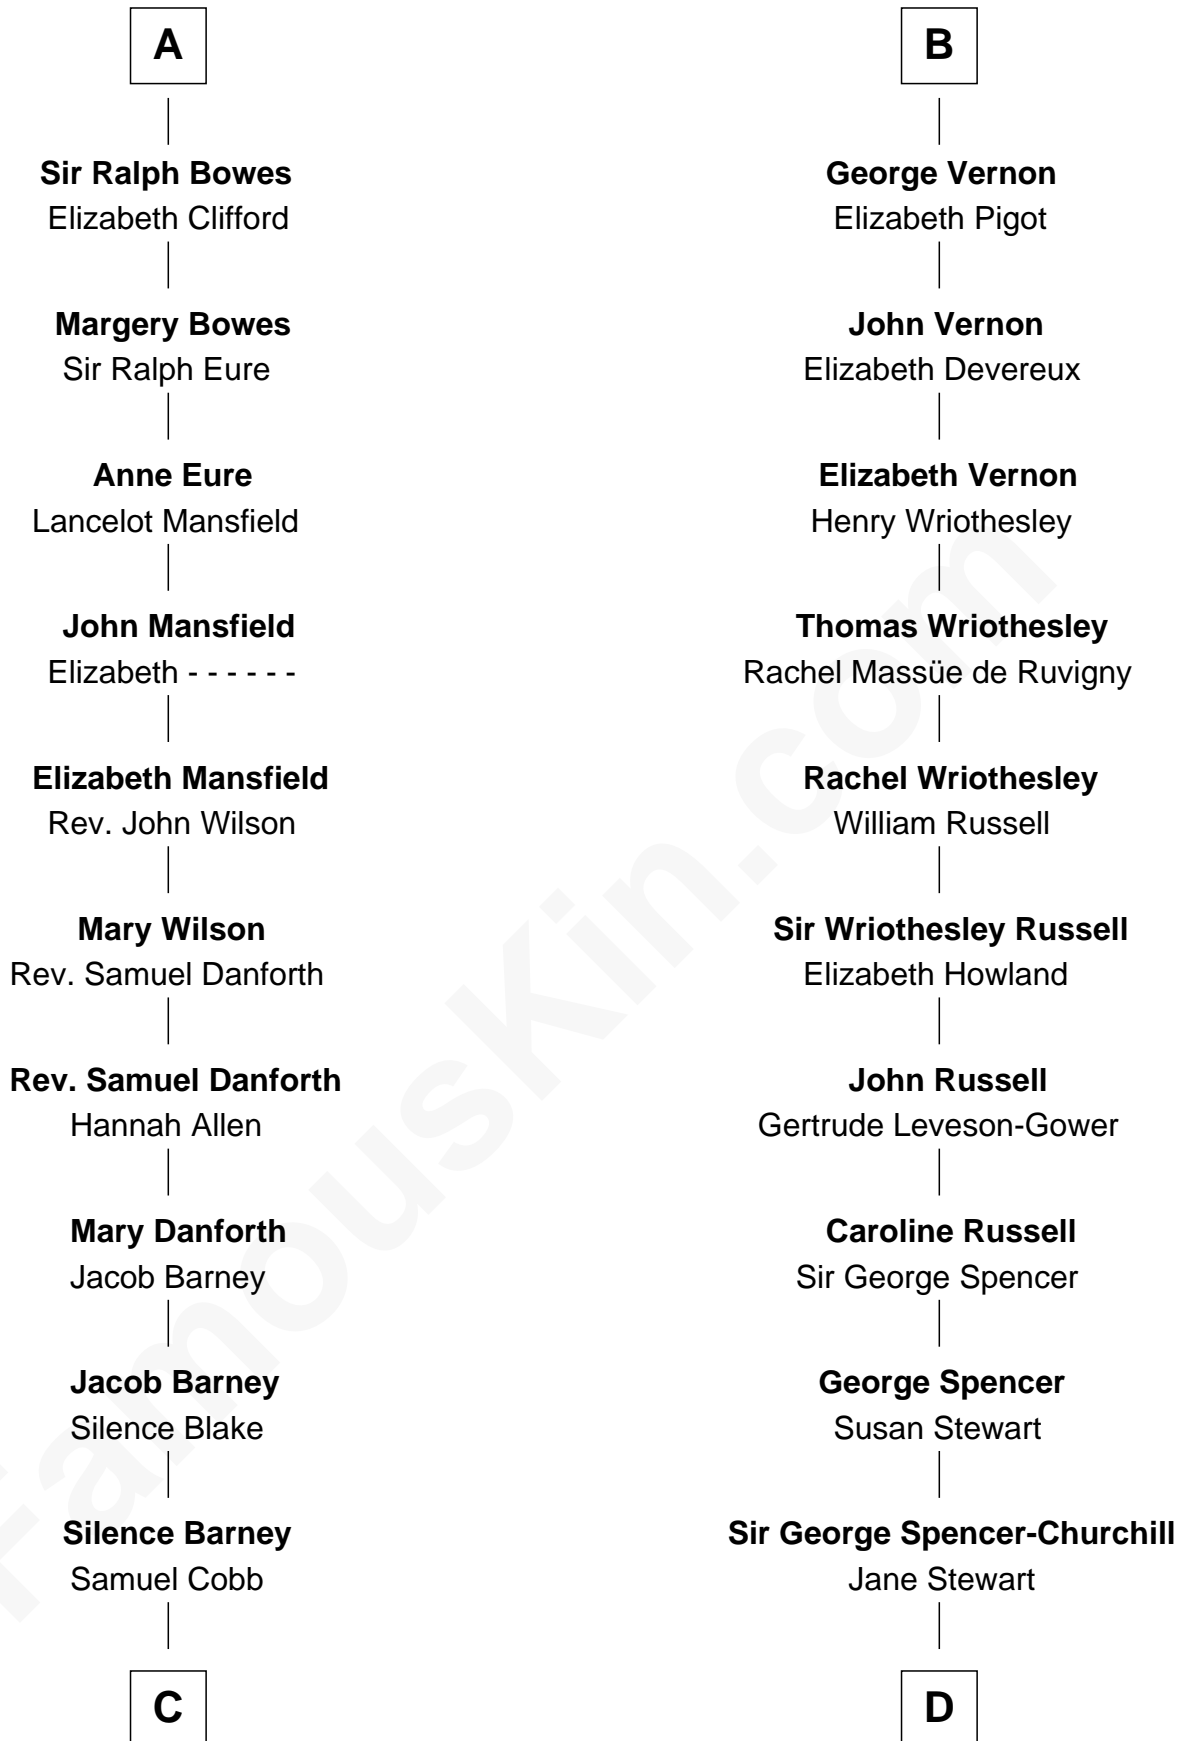

FamousKin.com
Relationship Chart of
Sandra Day O'Connor

First Female U.S. Supreme Court Justice

19th cousin 2 times removed of

Sir Winston Churchill

Prime Minister of the United Kingdom

C

Lettice Carlyle Cobb

Luke Day

Hollis Day

Eliza L. Flanders

Henry Clay Day

Alice Edith Hilton

Henry R. Day

Ada Mae Wilkey

Sandra Day O'Connor