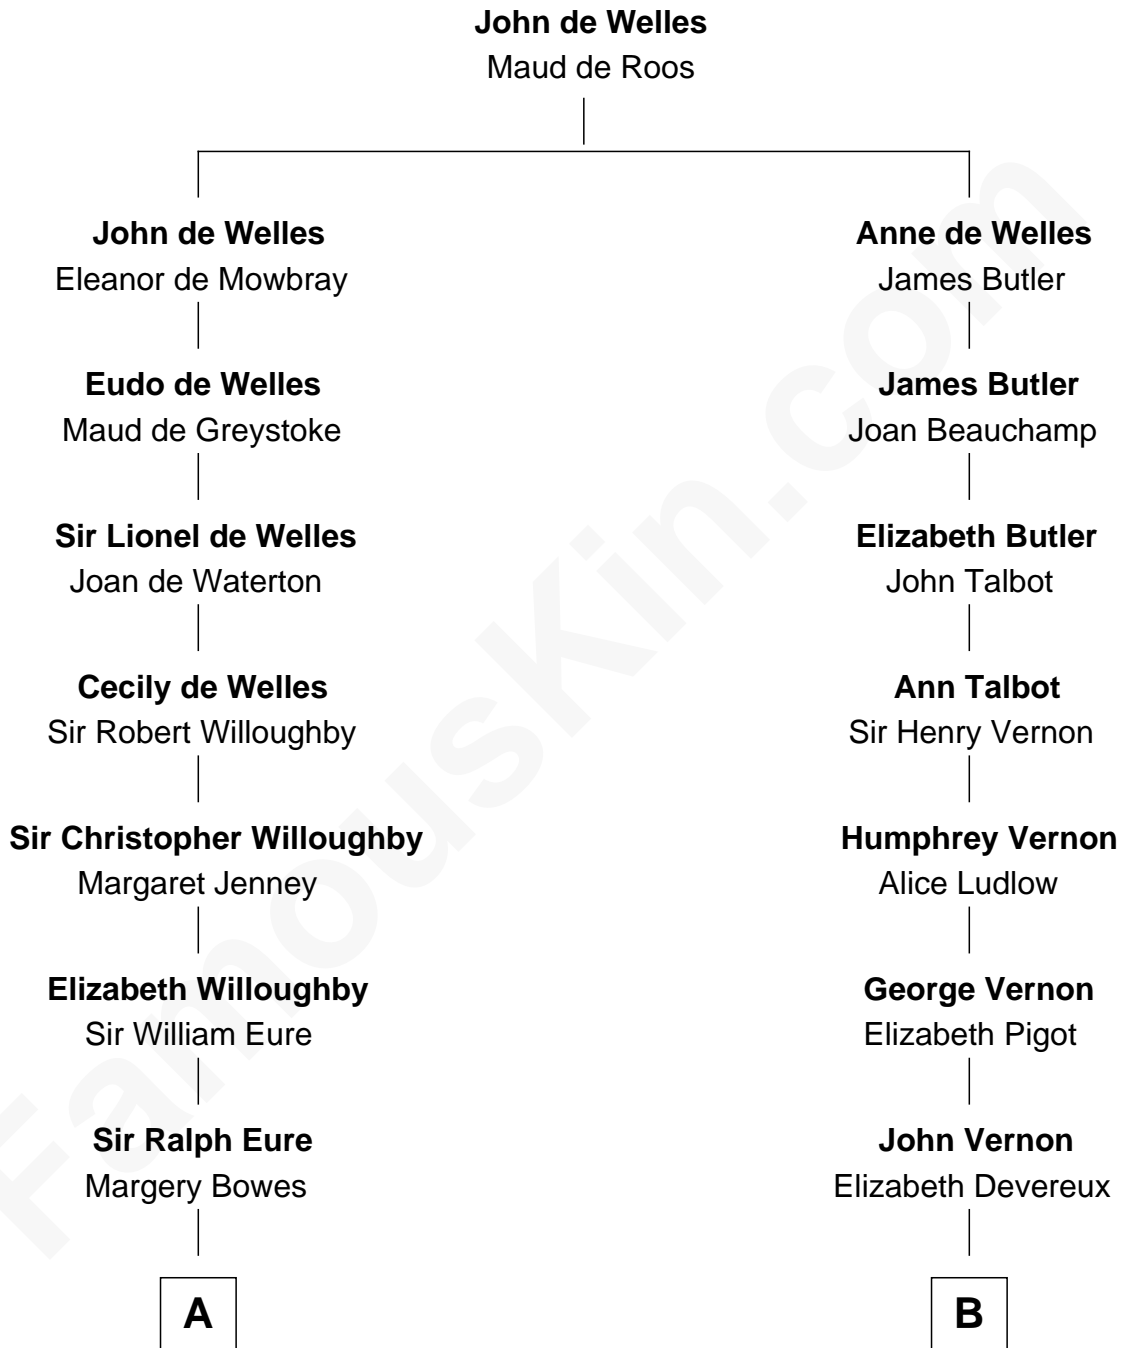

FamousKin.com

Relationship Chart of

Sandra Day O'Connor

First Female U.S. Supreme Court Justice

17th cousin 2 times removed of

Sir Winston Churchill

Prime Minister of the United Kingdom

C

Henry Clay Day
Alice Edith Hilton

Henry R. Day
Ada Mae Wilkey

Sandra Day O'Connor
U.S. Supreme Court Justice

FamousKin.com