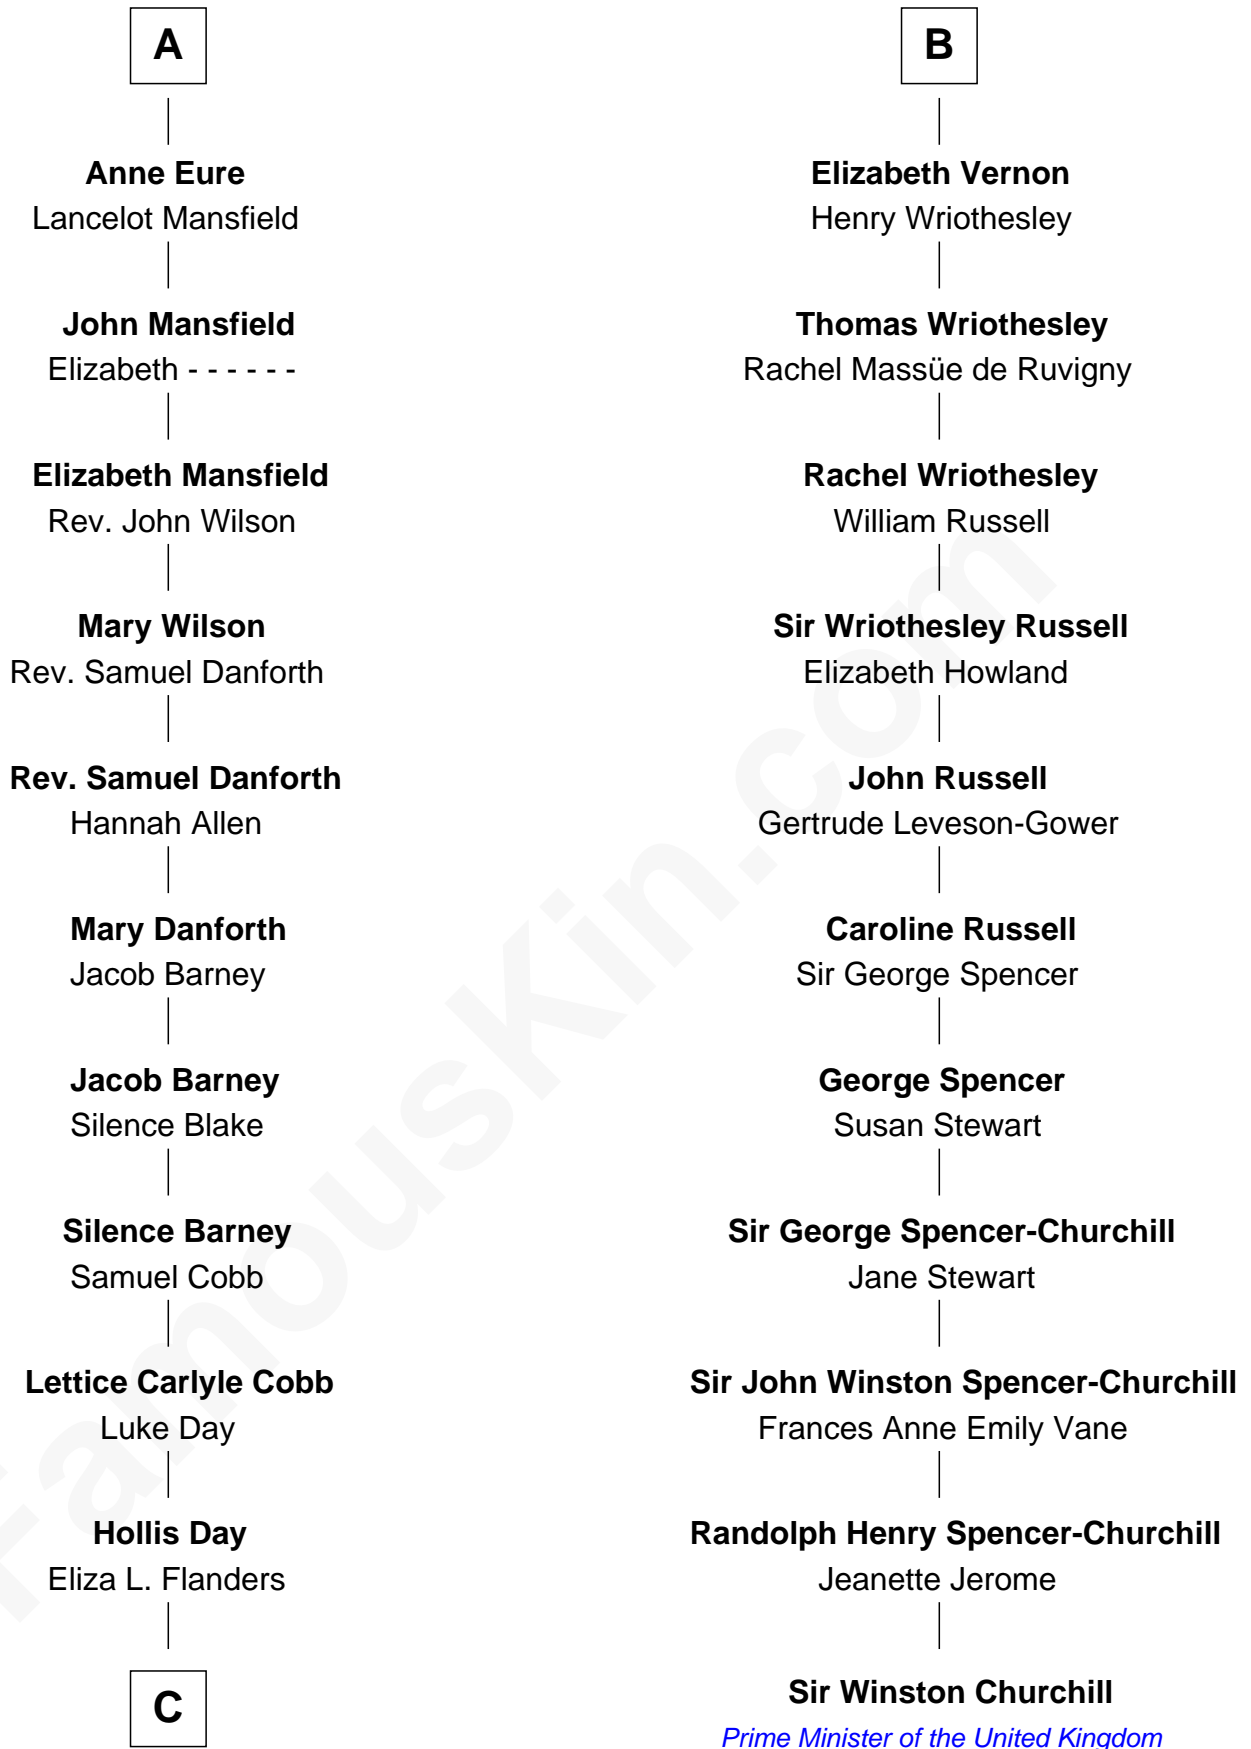

FamousKin.com

Relationship Chart of

Sandra Day O'Connor

First Female U.S. Supreme Court Justice

17th cousin 2 times removed of

Sir Winston Churchill

Prime Minister of the United Kingdom

C

Henry Clay Day
Alice Edith Hilton

Henry R. Day
Ada Mae Wilkey

Sandra Day O'Connor
U.S. Supreme Court Justice

FamousKin.com