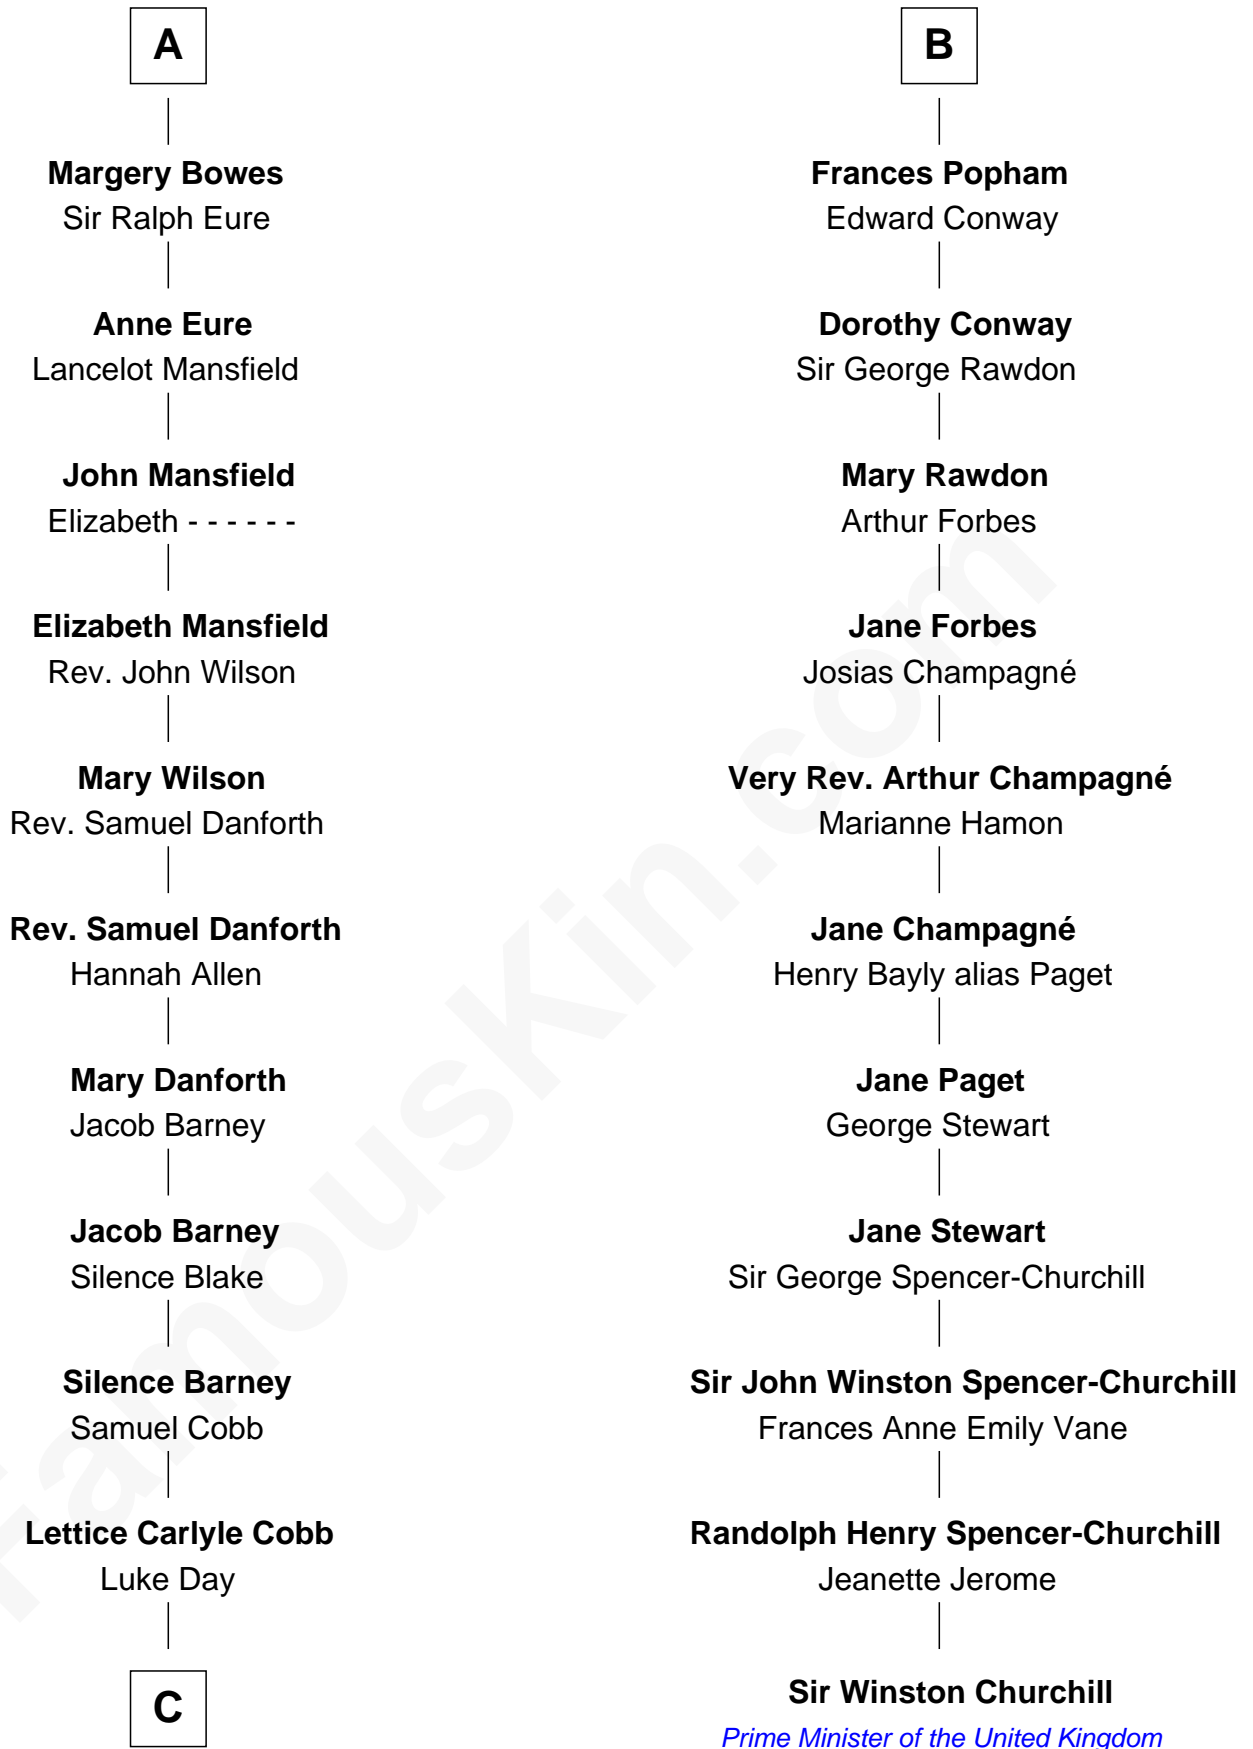

FamousKin.com
Relationship Chart of
Sandra Day O'Connor

First Female U.S. Supreme Court Justice

17th cousin 3 times removed of

Sir Winston Churchill

Prime Minister of the United Kingdom

Sir Maurice de Berkeley

Eve la Zouche

C

—
Hollis Day

Eliza L. Flanders

—
Henry Clay Day

Alice Edith Hilton

—
Henry R. Day

Ada Mae Wilkey