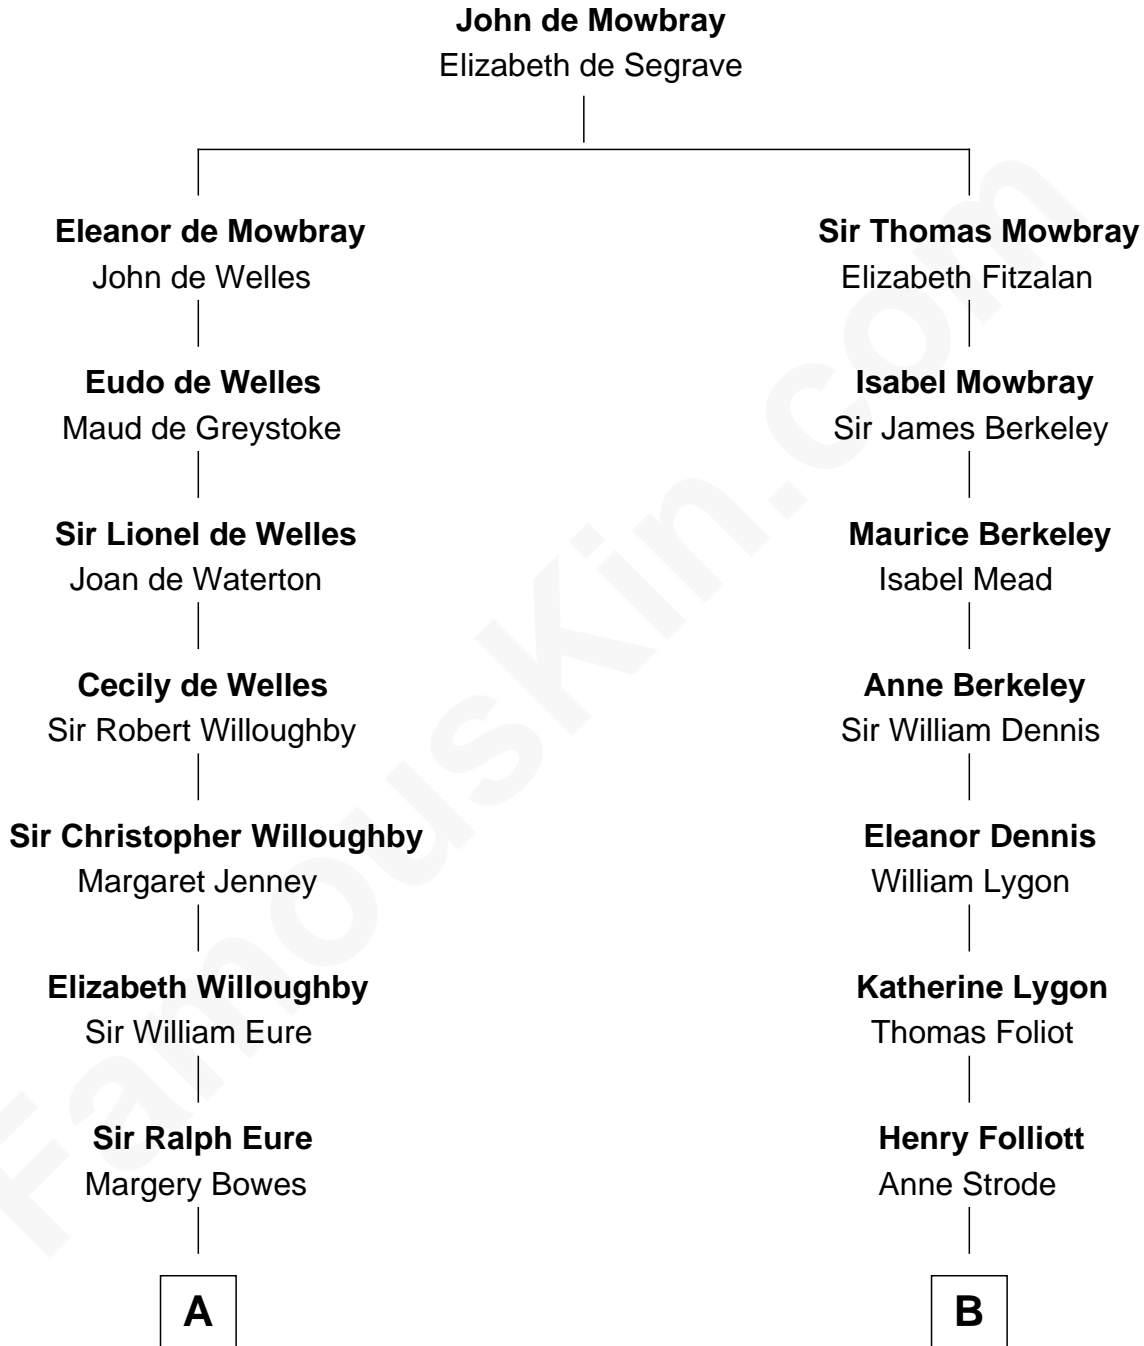

FamousKin.com
Relationship Chart of
Sandra Day O'Connor

First Female U.S. Supreme Court Justice

16th cousin 3 times removed of

Sir Winston Churchill

Prime Minister of the United Kingdom

C

Henry Clay Day
Alice Edith Hilton

Henry R. Day
Ada Mae Wilkey

Sandra Day O'Connor
U.S. Supreme Court Justice

FamousKin.com