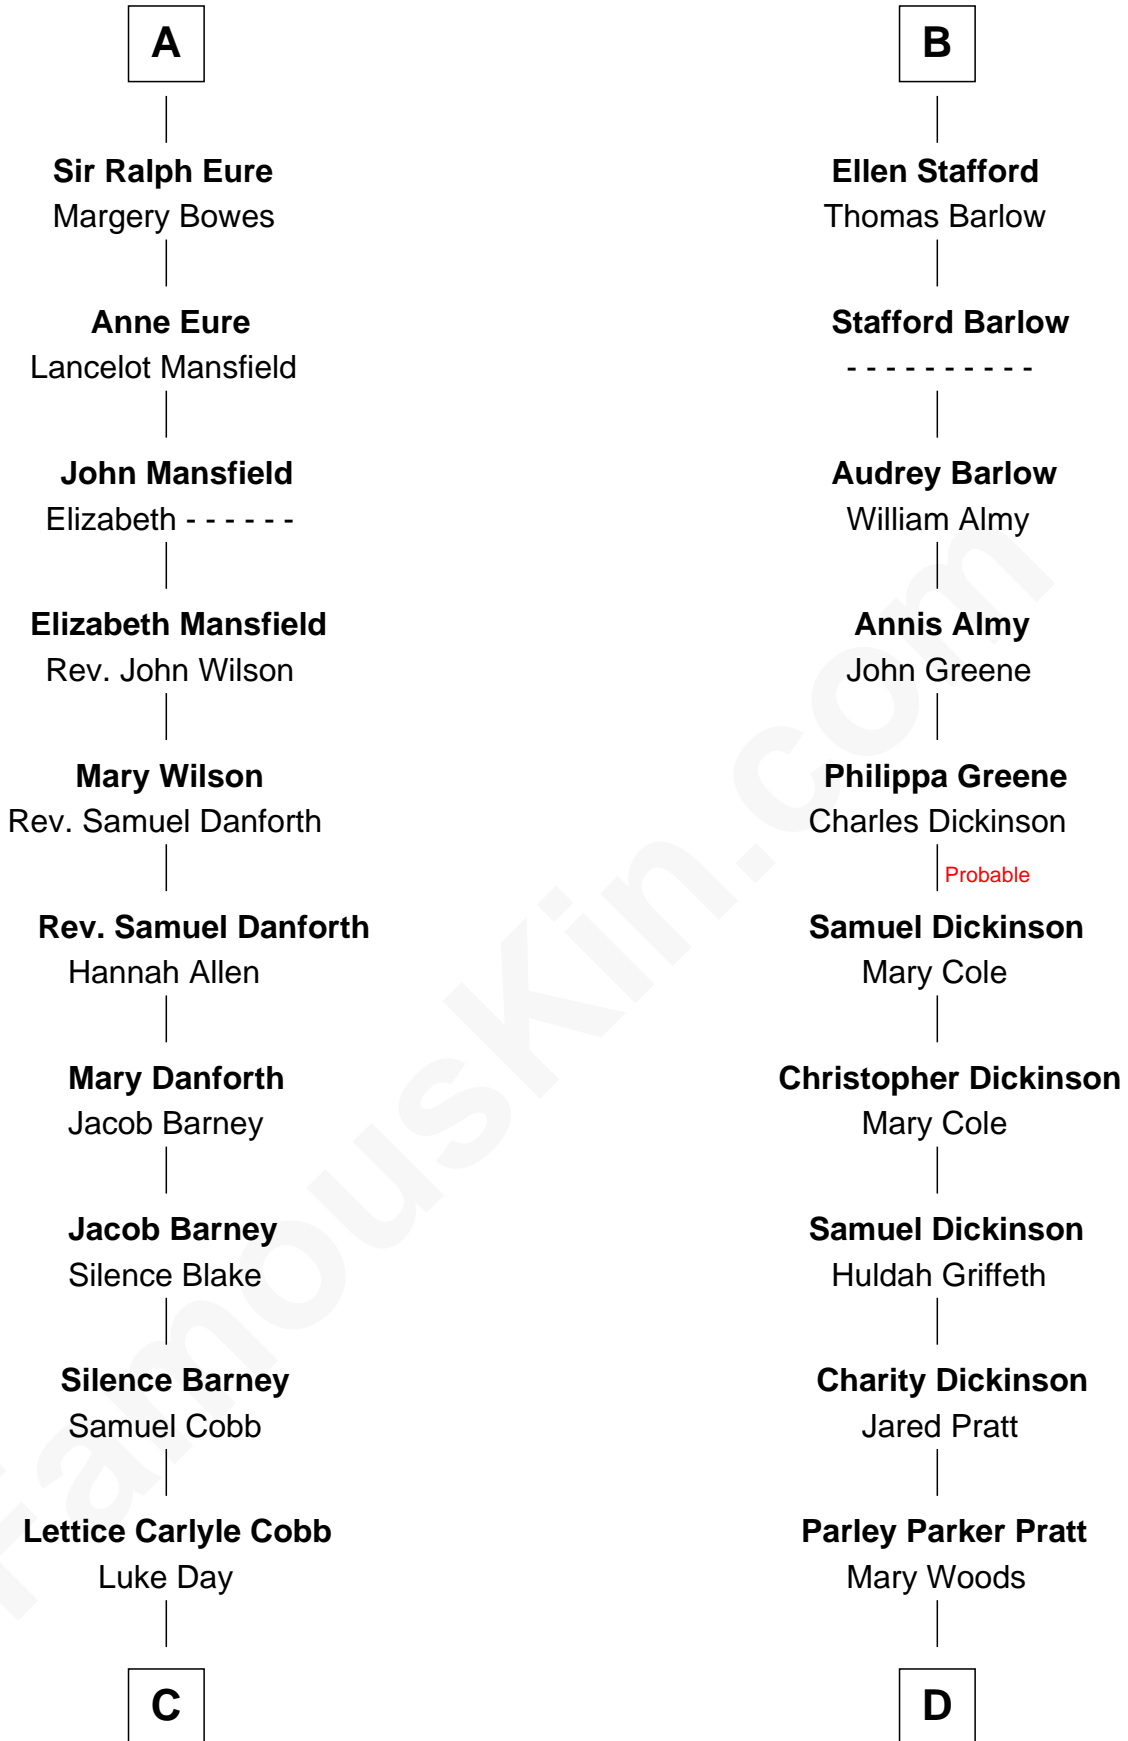

**FamousKin.com**  
**Relationship Chart of**  
**Sandra Day O'Connor**

*First Female U.S. Supreme Court Justice*

**19th cousin 1 time removed of**

**George Romney**

*43rd Governor of Michigan*

**Ralph de Stafford**

**Sir Hugh Hastings**  
 Anne Gascoigne

**Humphrey Stafford**  
 Katherine Fray

**Muriel Hastings**  
 Sir Ralph Eure

**Sir Humphrey Stafford**  
 Margaret Fogge

**Sir William Eure**  
 Elizabeth Willoughby

**Sir Humphrey Stafford**  
 Margaret Tame

**A**

**B**

**C**

**Hollis Day**

Eliza L. Flanders

**Henry Clay Day**

Alice Edith Hilton