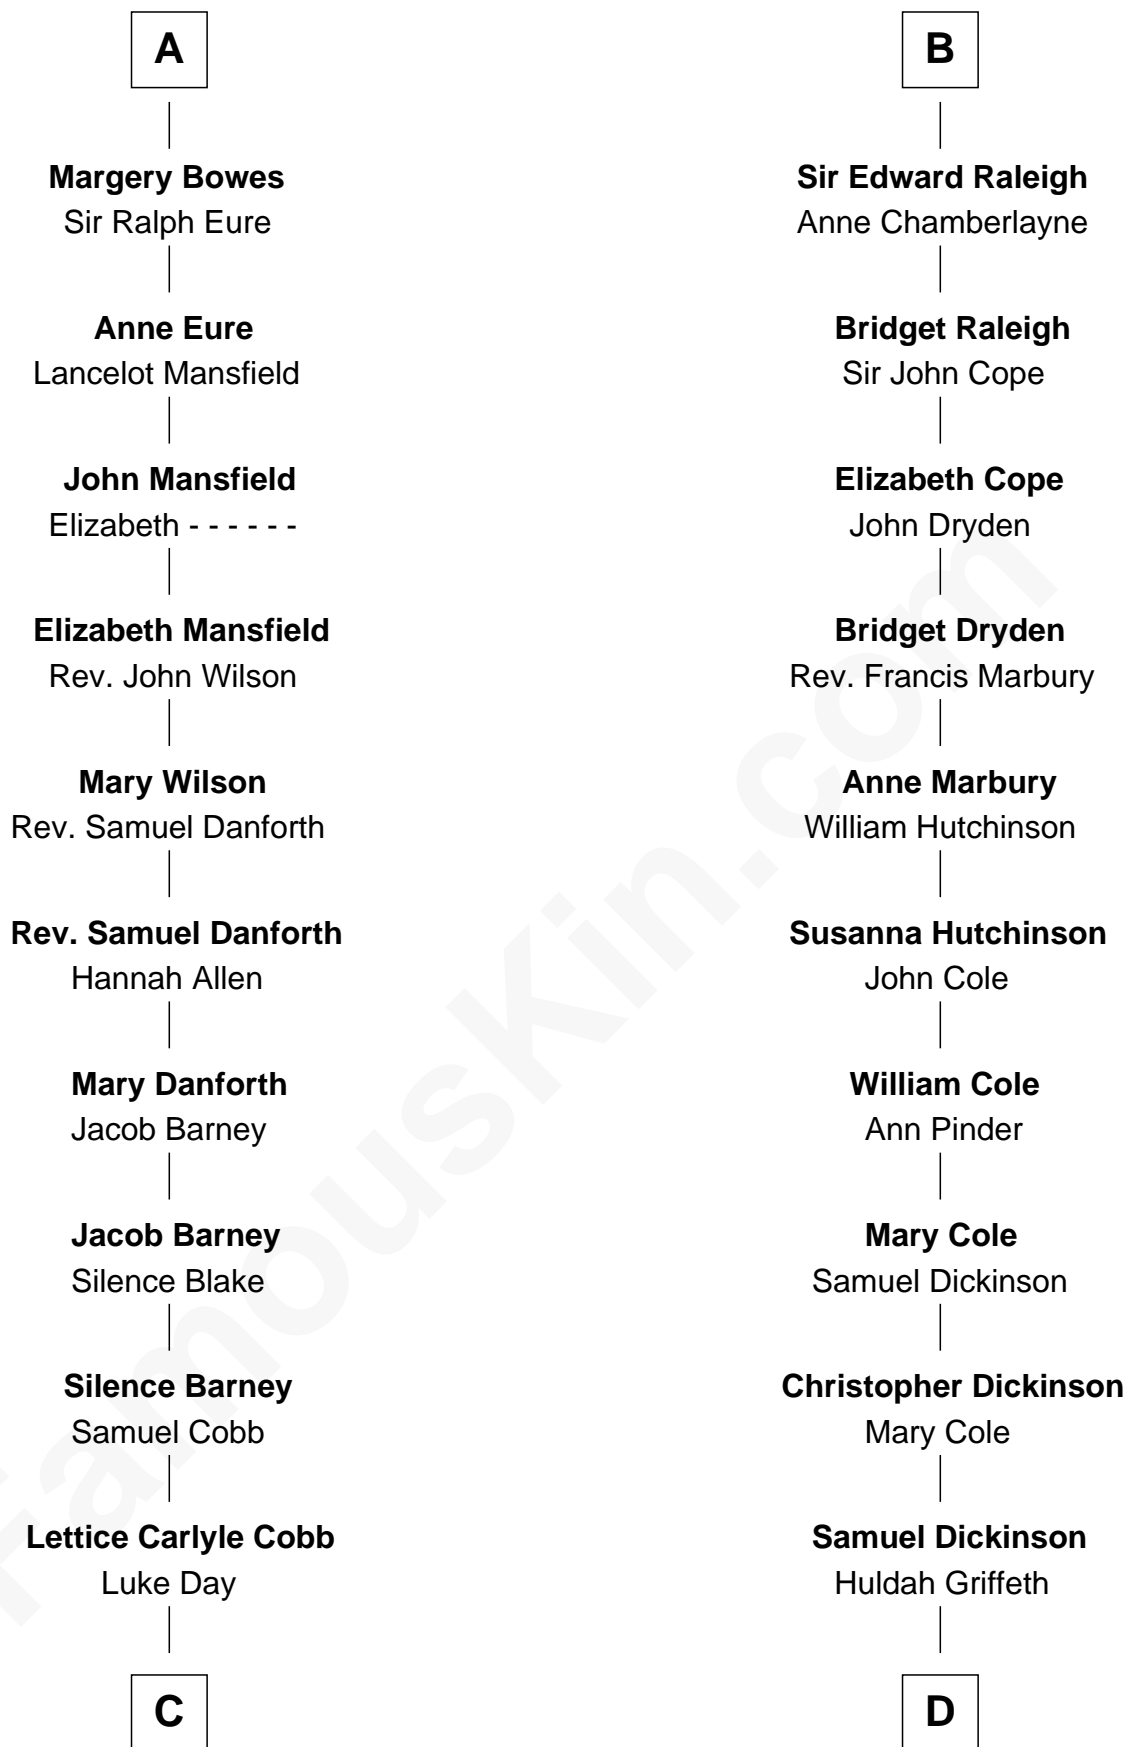

**FamousKin.com**  
**Relationship Chart of**  
**Sandra Day O'Connor**

*First Female U.S. Supreme Court Justice*

20th cousin 1 time removed of

**George Romney**

*43rd Governor of Michigan*

**Sir Hugh I de Audley**

Iseult de Mortimer

**C**

**Hollis Day**

Eliza L. Flanders

**Henry Clay Day**

Alice Edith Hilton

**Henry R. Day**

Ada Mae Wilkey

**Sandra Day O'Connor**

*U.S. Supreme Court Justice*

**D**

**Charity Dickinson**

Jared Pratt

**Parley Parker Pratt**

Mary Woods

**Helaman Pratt**

Anna Johanna Dorothy Wilcken

**Anna Amelia Pratt**

Gaskell Samuel Romney

**George Romney**

*43rd Governor of Michigan*