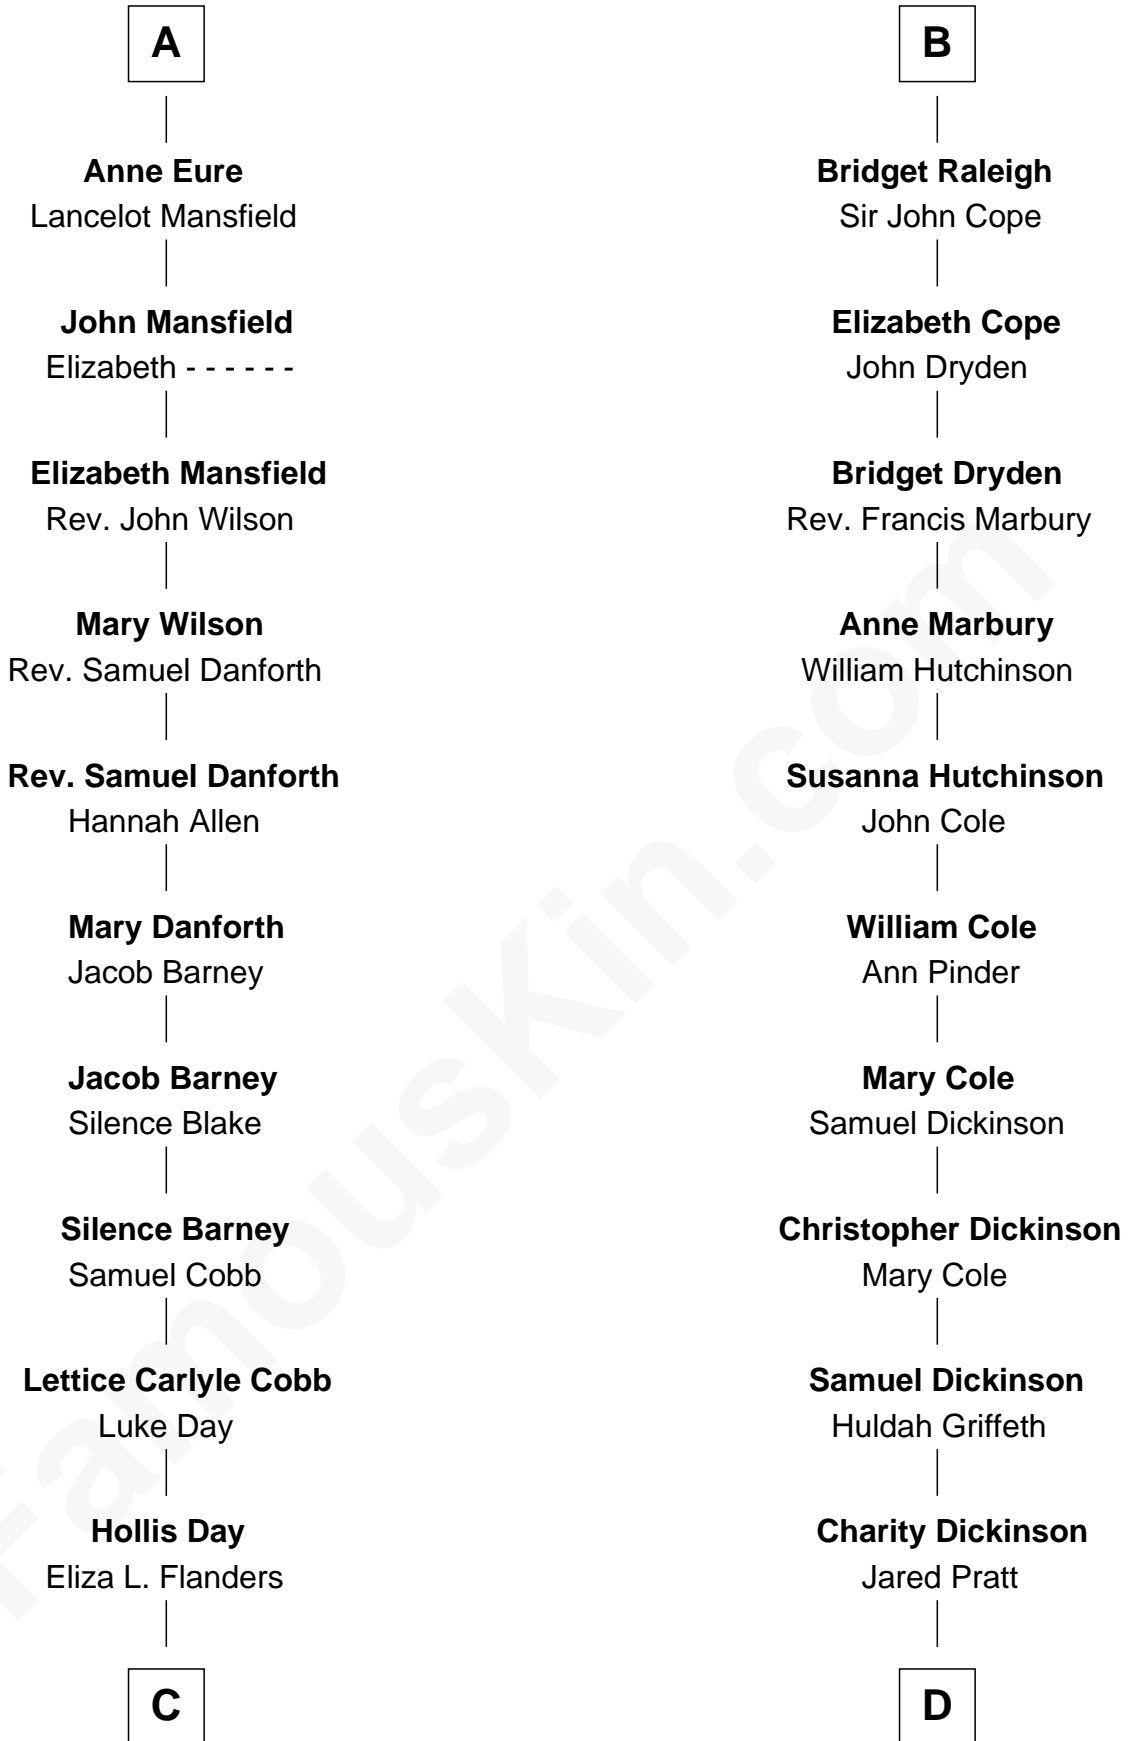

FamousKin.com

Relationship Chart of

Sandra Day O'Connor

First Female U.S. Supreme Court Justice

19th cousin 1 time removed of

George Romney

43rd Governor of Michigan

Edmund Fitzalan

Alice de Warenne

C

Henry Clay Day
Alice Edith Hilton

Henry R. Day
Ada Mae Wilkey

Sandra Day O'Connor
U.S. Supreme Court Justice

D

Parley Parker Pratt
Mary Woods

Helaman Pratt
Anna Johanna Dorothy Wilcken

Anna Amelia Pratt
Gaskell Samuel Romney

George Romney
43rd Governor of Michigan

FamousKin.com