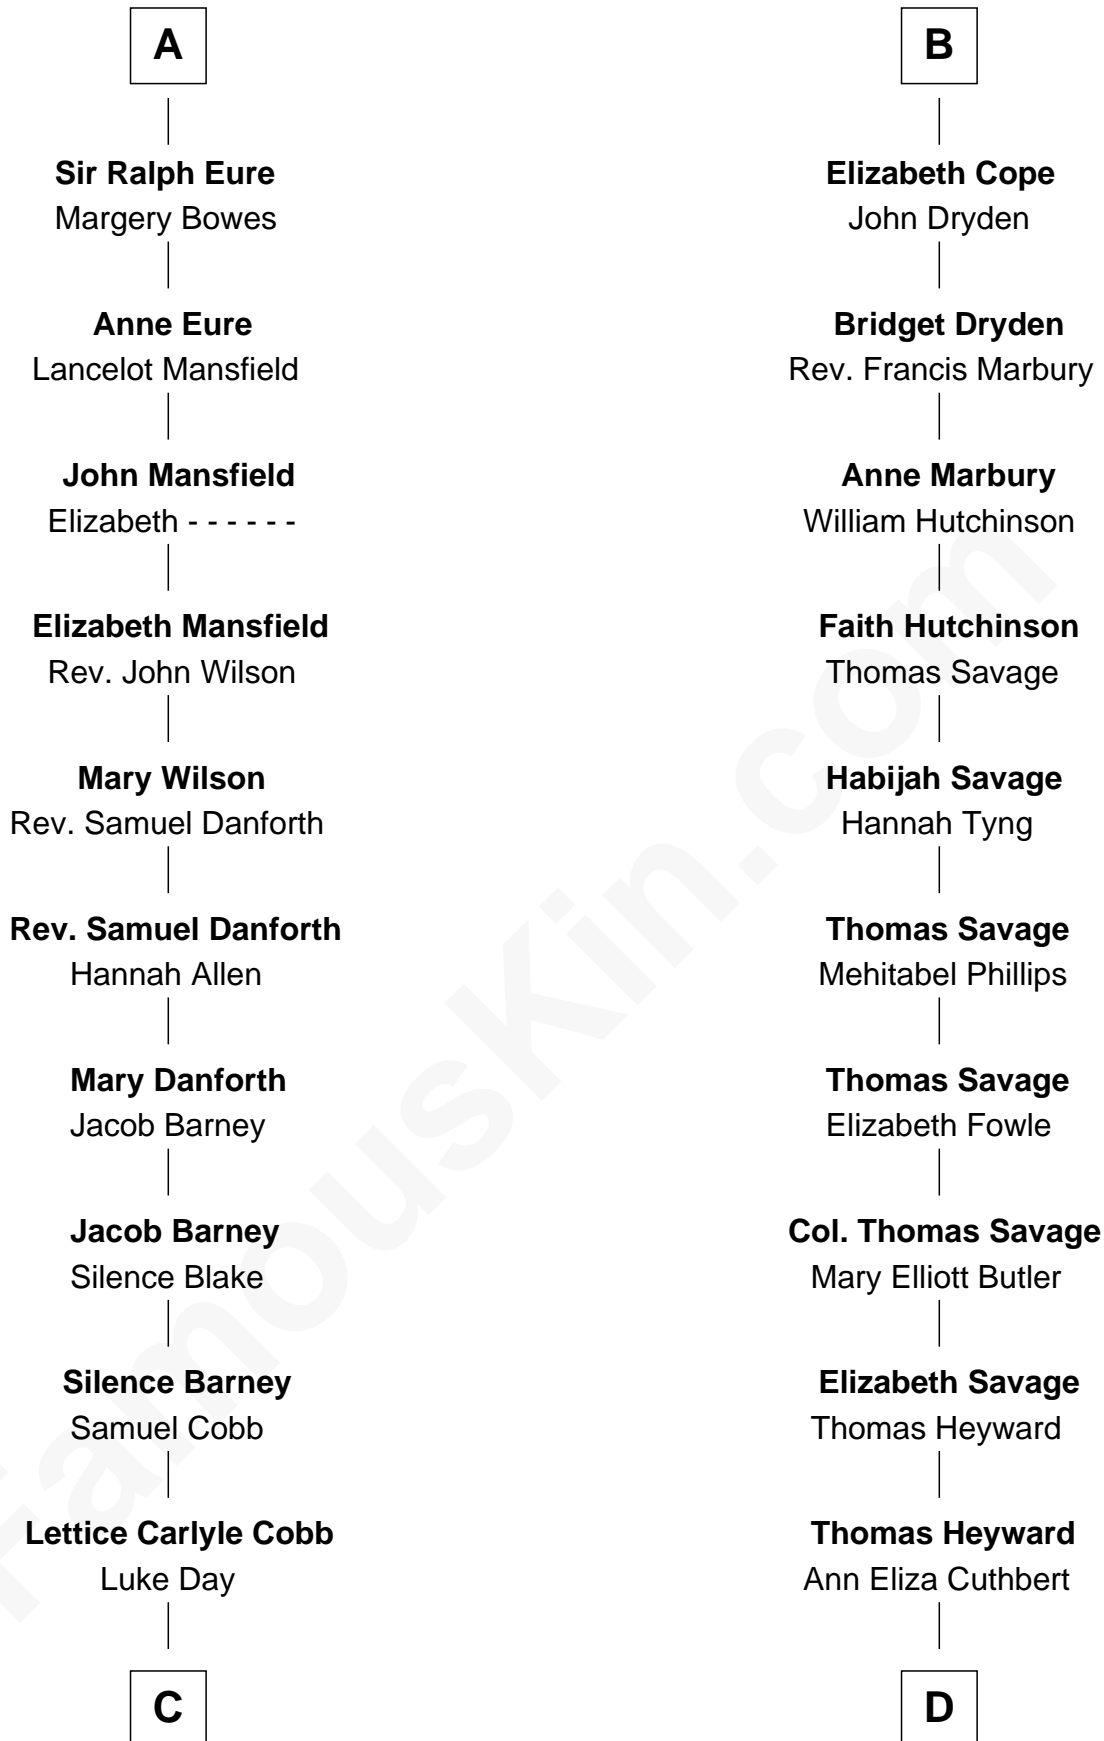

FamousKin.com

Relationship Chart of

Sandra Day O'Connor

First Female U.S. Supreme Court Justice

20th cousin of

DuBose Heyward

Author of Porgy (Porgy & Bess)

C

Hollis Day

Eliza L. Flanders

Henry Clay Day

Alice Edith Hilton

Henry R. Day

Ada Mae Wilkey

Sandra Day O'Connor

U.S. Supreme Court Justice

D

Thomas Savage Heyward

Georgianna Hasell

Thomas Savage Heyward

Louisa Watkins

Edwin Watkins Heyward

Jane Screven DuBose

DuBose Heyward