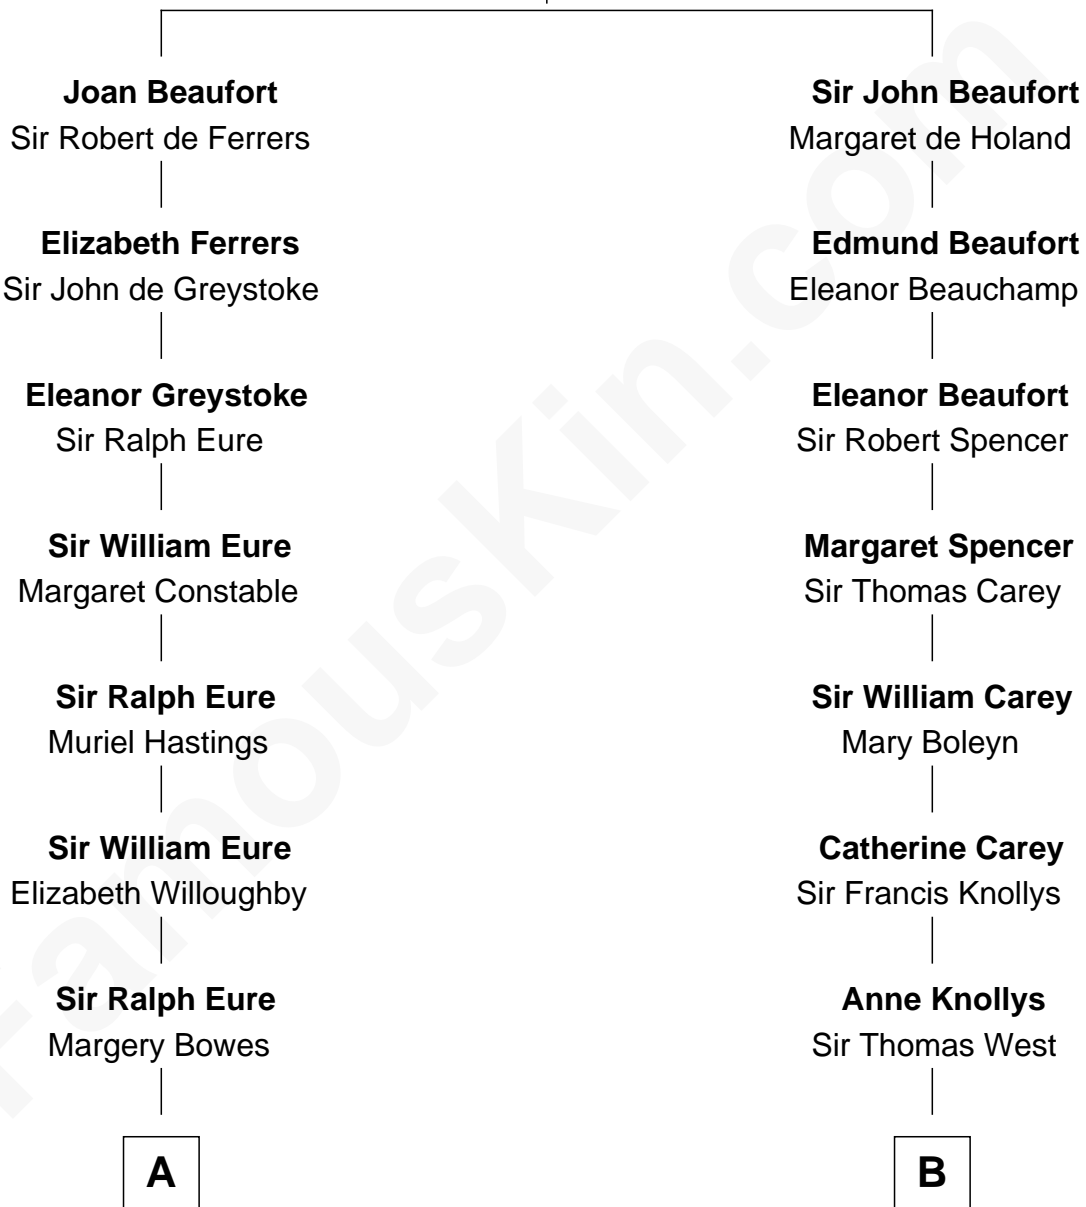

## Relationship Chart of

### Sandra Day O'Connor

*First Female U.S. Supreme Court Justice*

18th cousin 1 time removed of

**Nelson Rockefeller**

*41st U.S. Vice-President*

**John of Gaunt**

Katherine Roet

**C**

**Henry Clay Day**  
Alice Edith Hilton

**Henry R. Day**  
Ada Mae Wilkey

**Sandra Day O'Connor**  
*U.S. Supreme Court Justice*

**D**

**John Davison Rockefeller**  
Abby Greene Aldrich

**Nelson Rockefeller**  
*41st U.S. Vice-President*