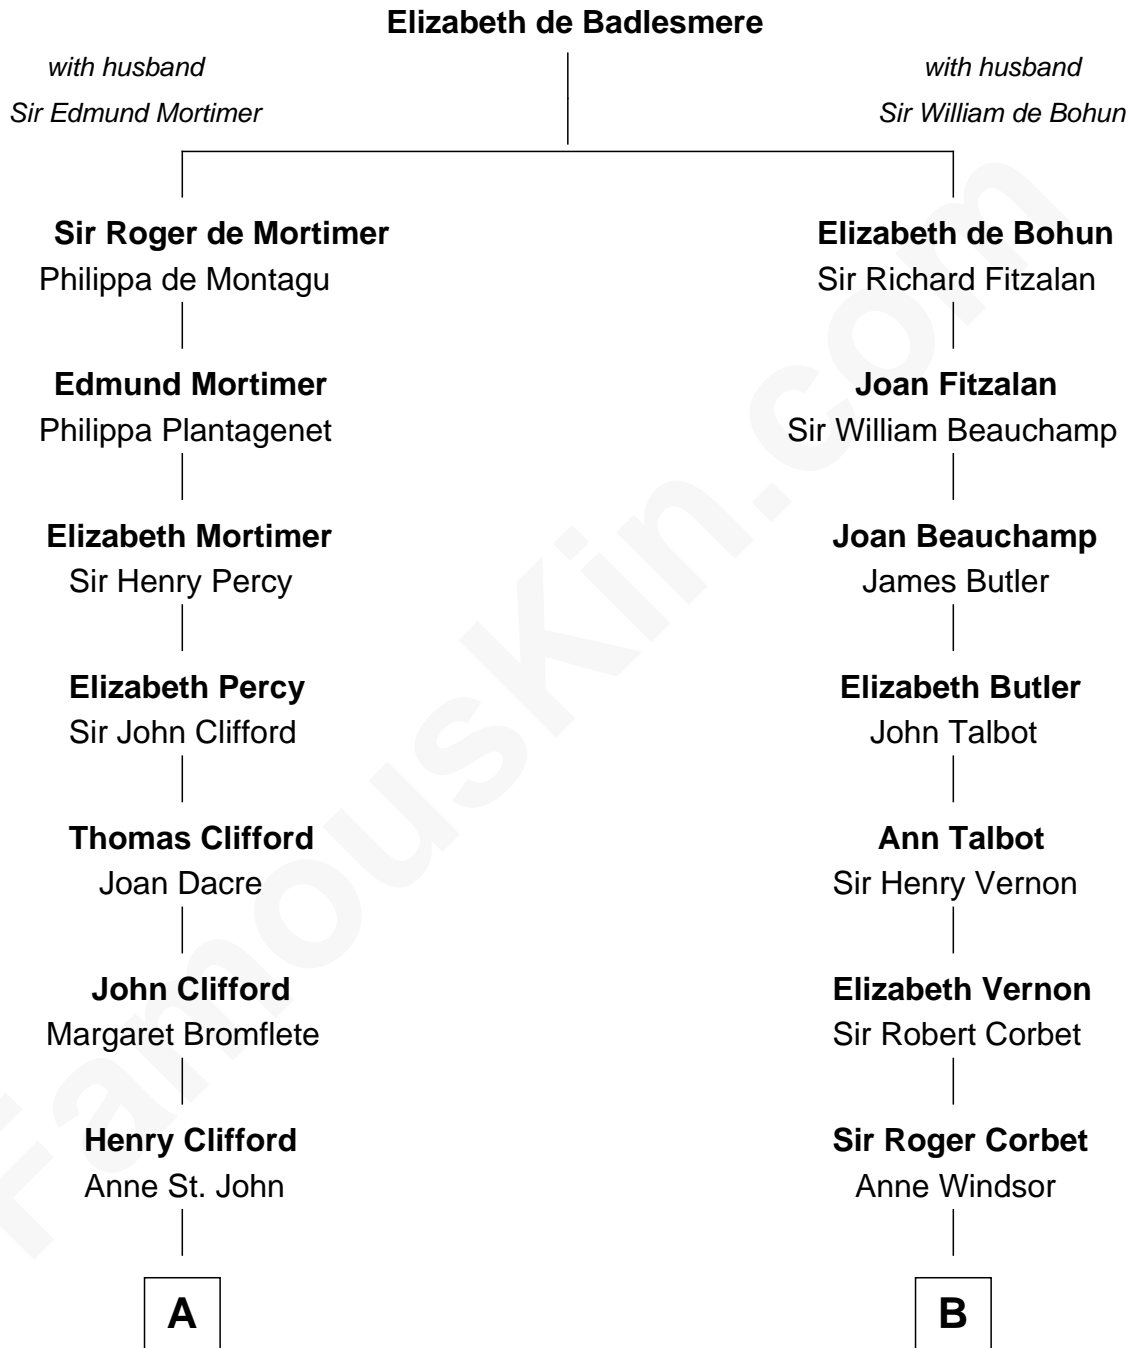

FamousKin.com

Relationship Chart of

Sandra Day O'Connor

First Female U.S. Supreme Court Justice

20th cousin 1 time removed of

Nelson Rockefeller

41st U.S. Vice-President

C

Lettice Carlyle Cobb

Luke Day

Hollis Day

Eliza L. Flanders

Henry Clay Day

Alice Edith Hilton

Henry R. Day

Ada Mae Wilkey