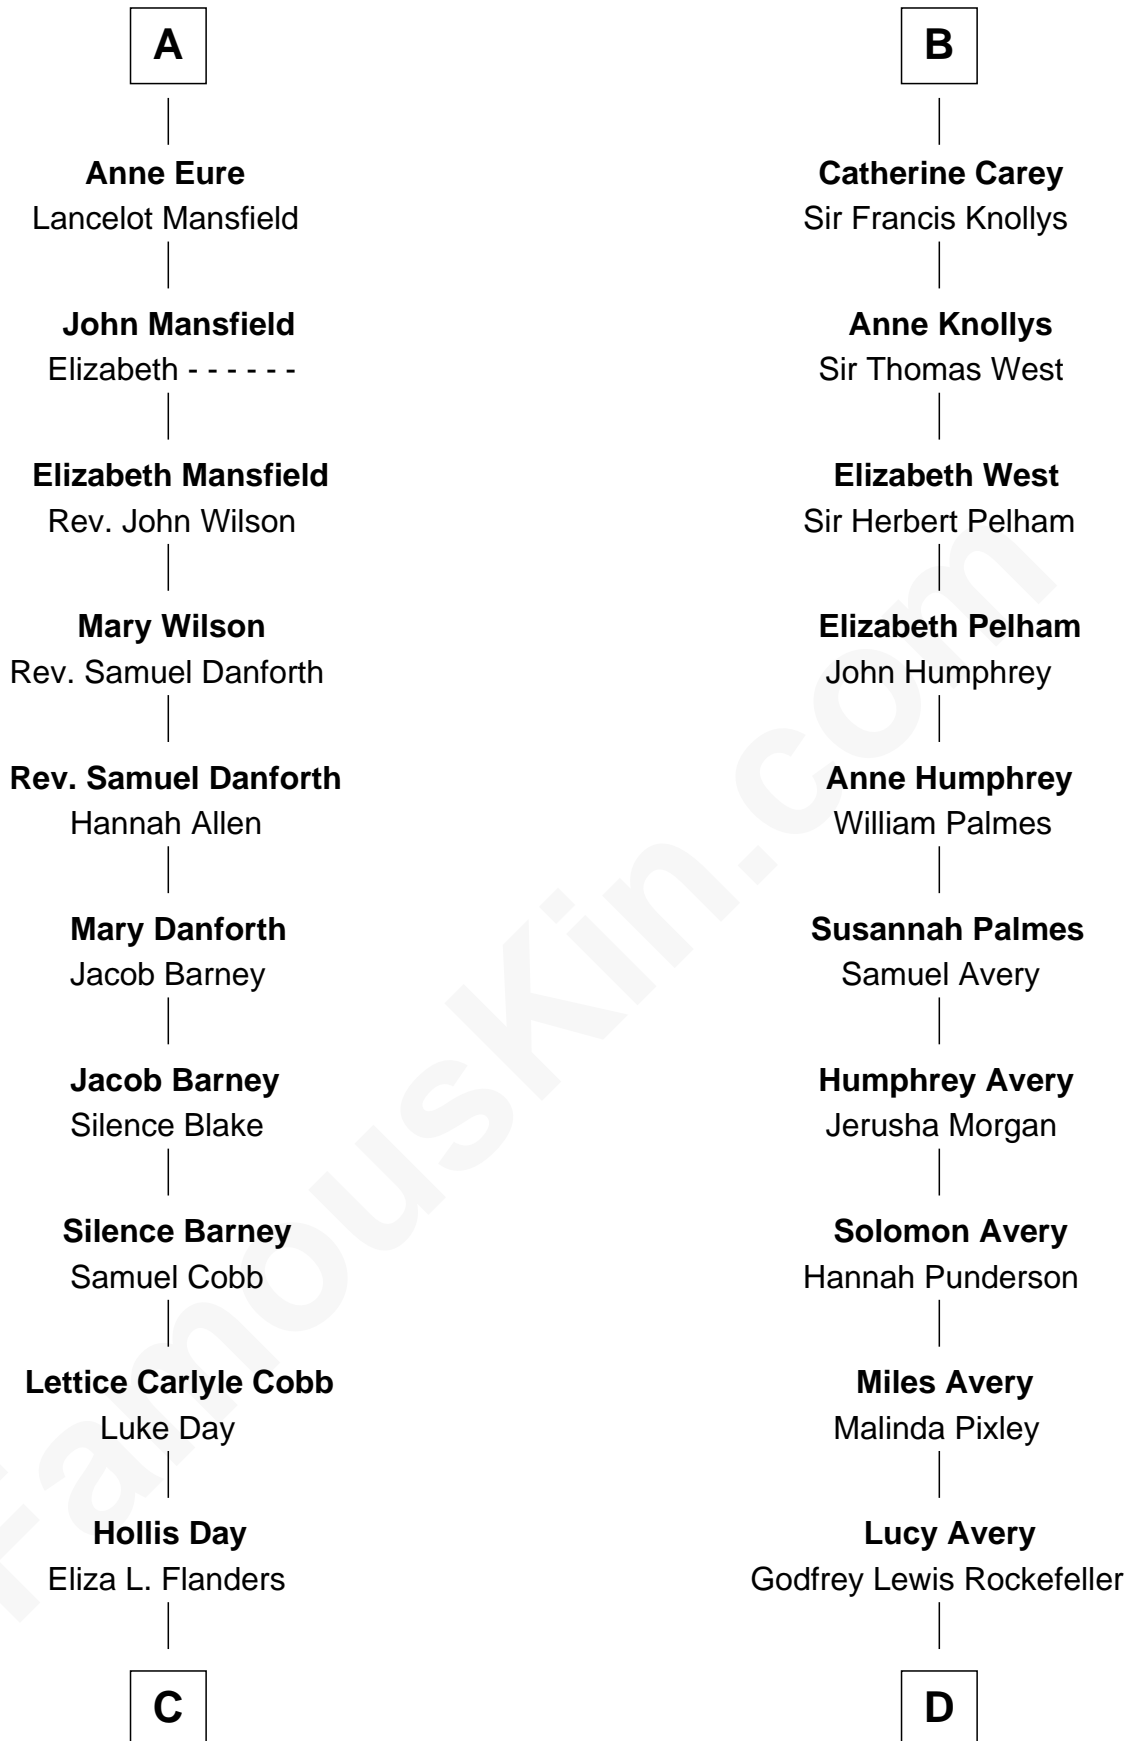

FamousKin.com

Relationship Chart of

Sandra Day O'Connor

First Female U.S. Supreme Court Justice

19th cousin 1 time removed of

Nelson Rockefeller

41st U.S. Vice-President

Edmund Fitzalan

Alice de Warenne

C

Henry Clay Day
Alice Edith Hilton

Henry R. Day
Ada Mae Wilkey

Sandra Day O'Connor
U.S. Supreme Court Justice

D

William Avery Rockefeller
Eliza Davison

John Davison Rockefeller
Laura Celestia Spelman

John Davison Rockefeller
Abby Greene Aldrich

Nelson Rockefeller
41st U.S. Vice-President

FamousKin.com