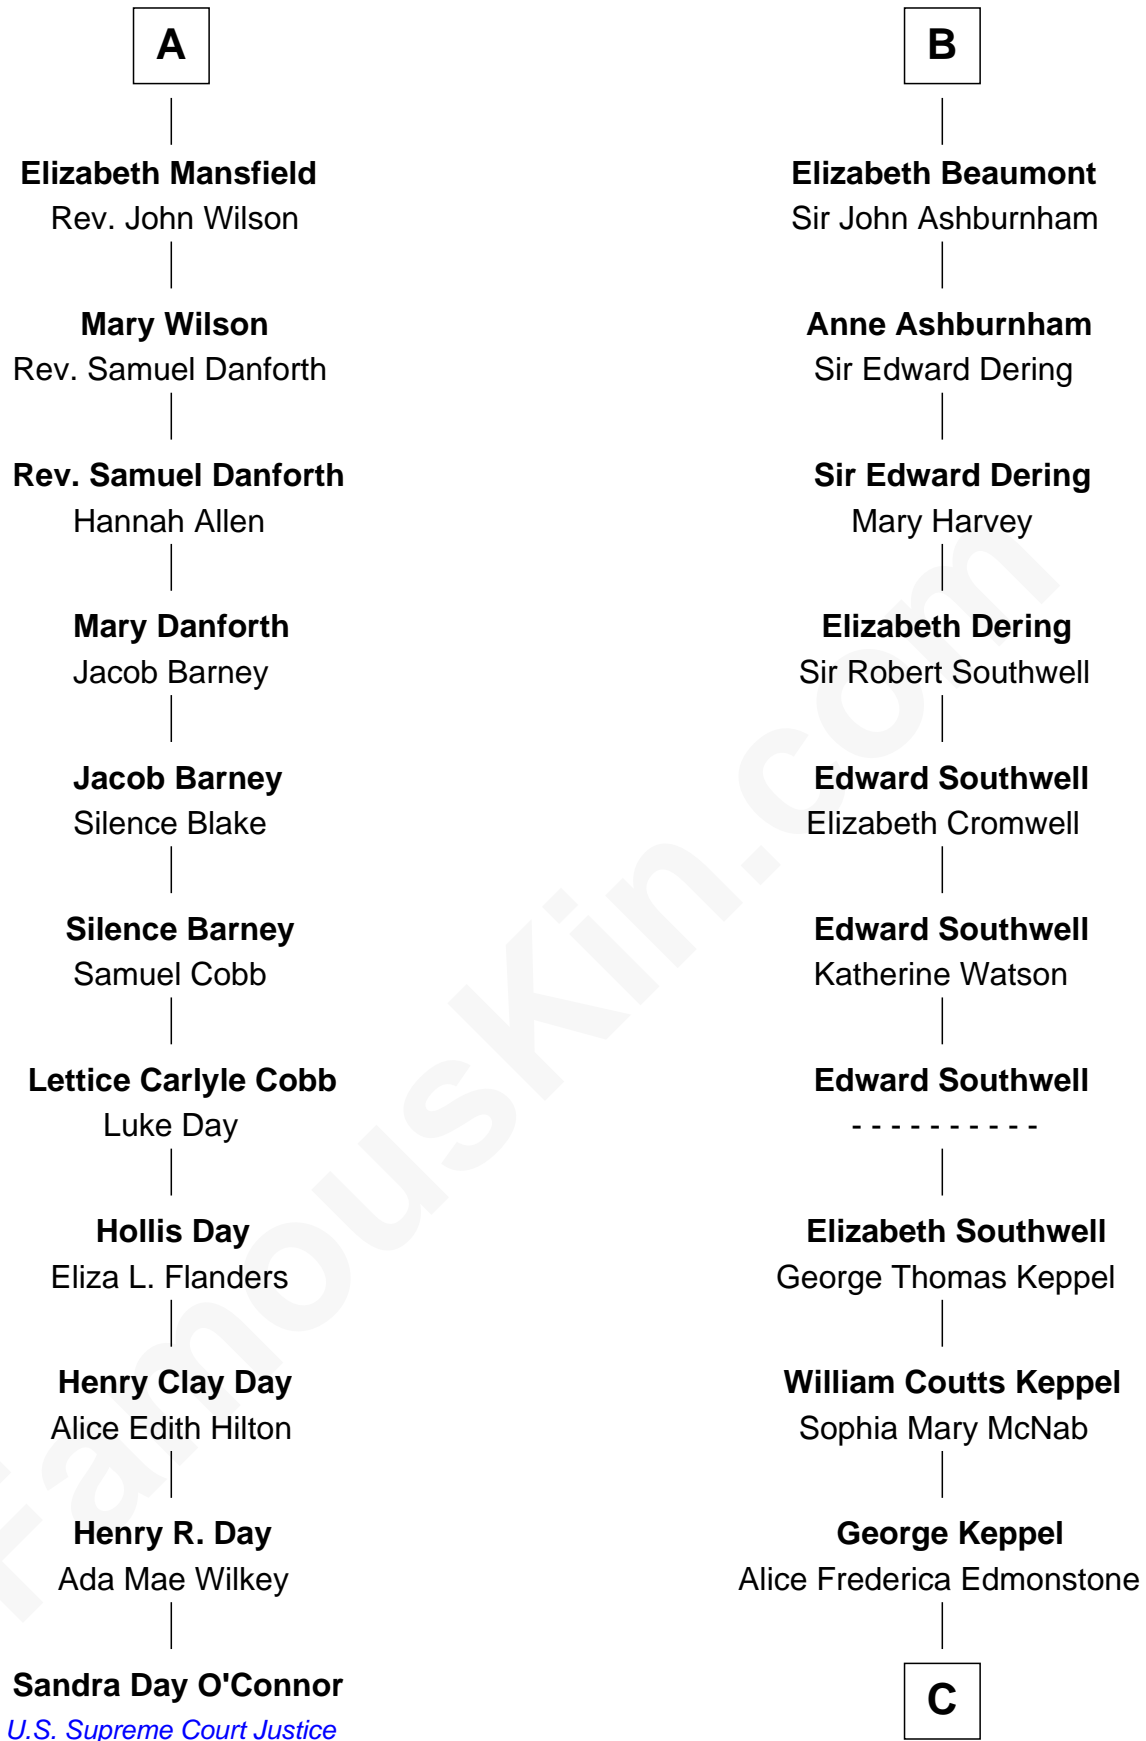

FamousKin.com
Relationship Chart of
Sandra Day O'Connor

First Female U.S. Supreme Court Justice

17th cousin 2 times removed of

Camilla Parker Bowles

Queen Consort of the United Kingdom

C

—
Sonia Rosemary Keppel