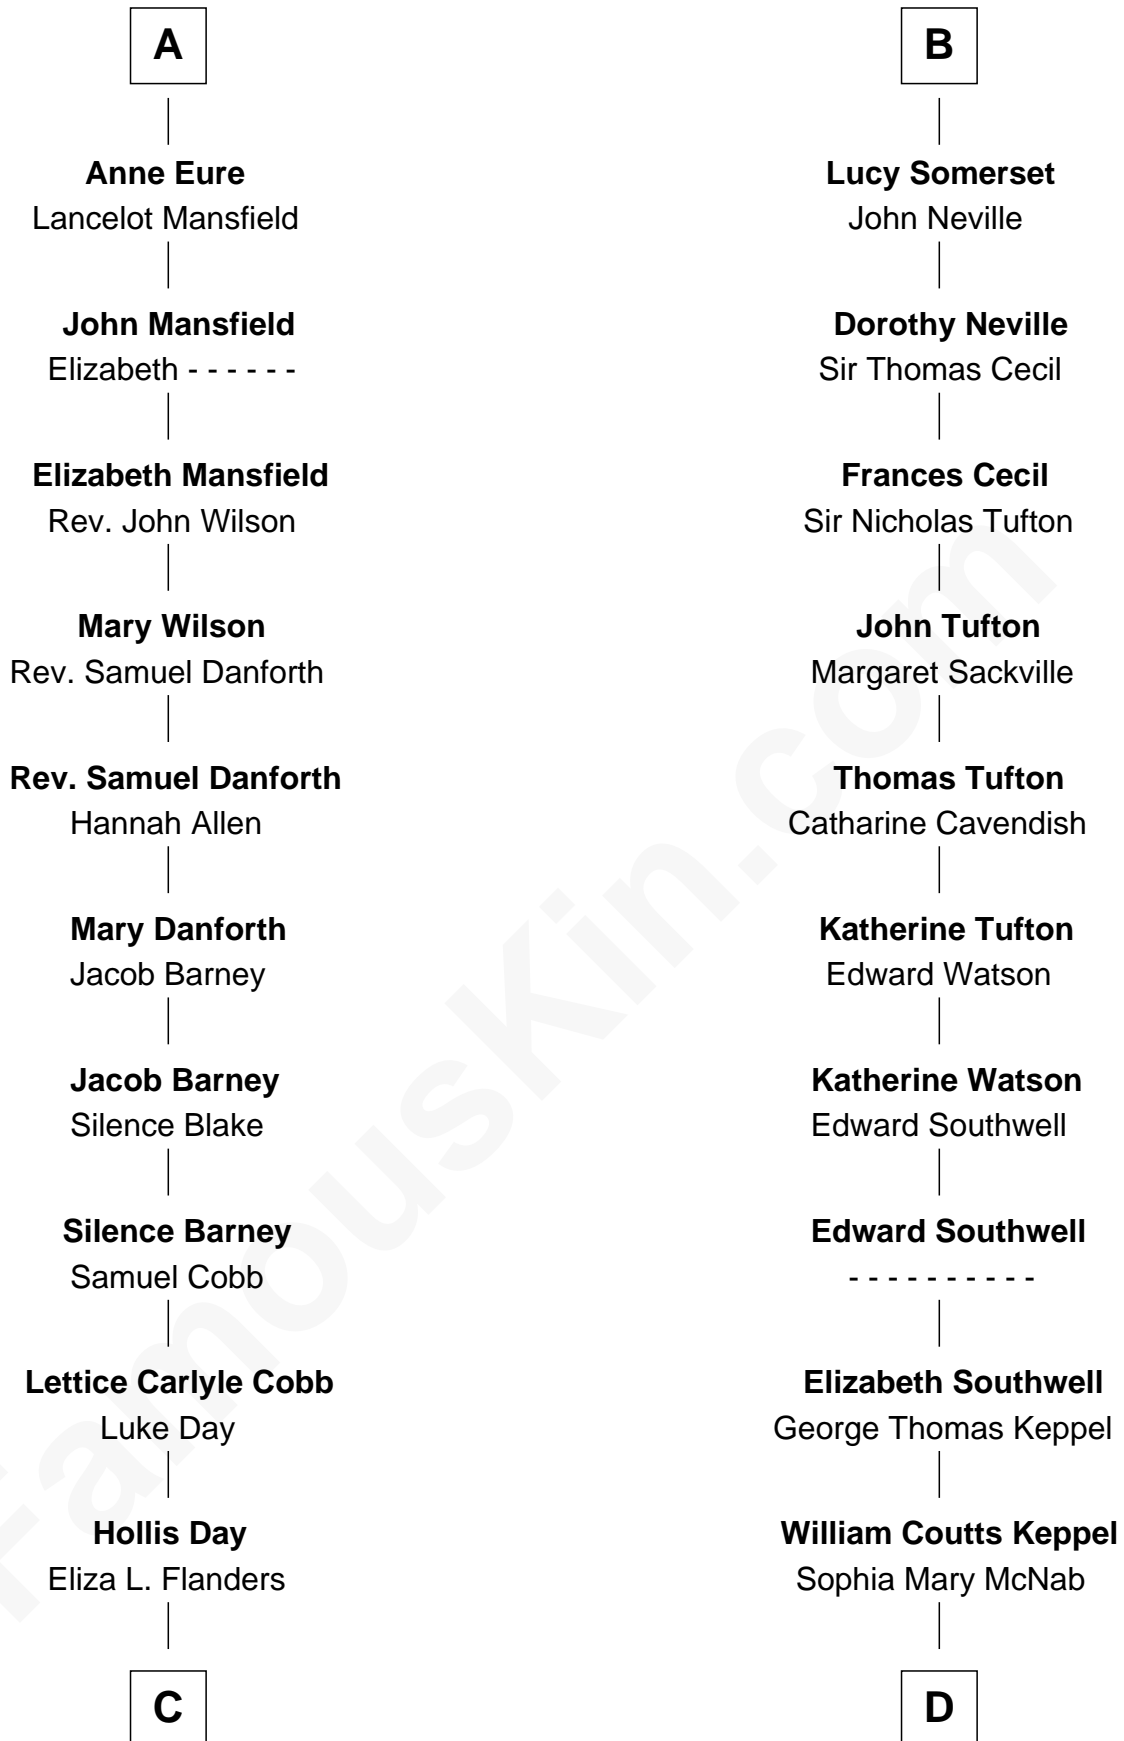

FamousKin.com

Relationship Chart of

Sandra Day O'Connor

First Female U.S. Supreme Court Justice

19th cousin 1 time removed of

Camilla Parker Bowles

Queen Consort of the United Kingdom

Edmund Fitzalan
Alice de Warenne

C

Henry Clay Day
Alice Edith Hilton

Henry R. Day
Ada Mae Wilkey

Sandra Day O'Connor
U.S. Supreme Court Justice

D

George Keppel
Alice Frederica Edmonstone

Sonia Rosemary Keppel
Roland Calvert Cubitt

Rosalind Maud Cubitt
Bruce Middleton Hope Shand