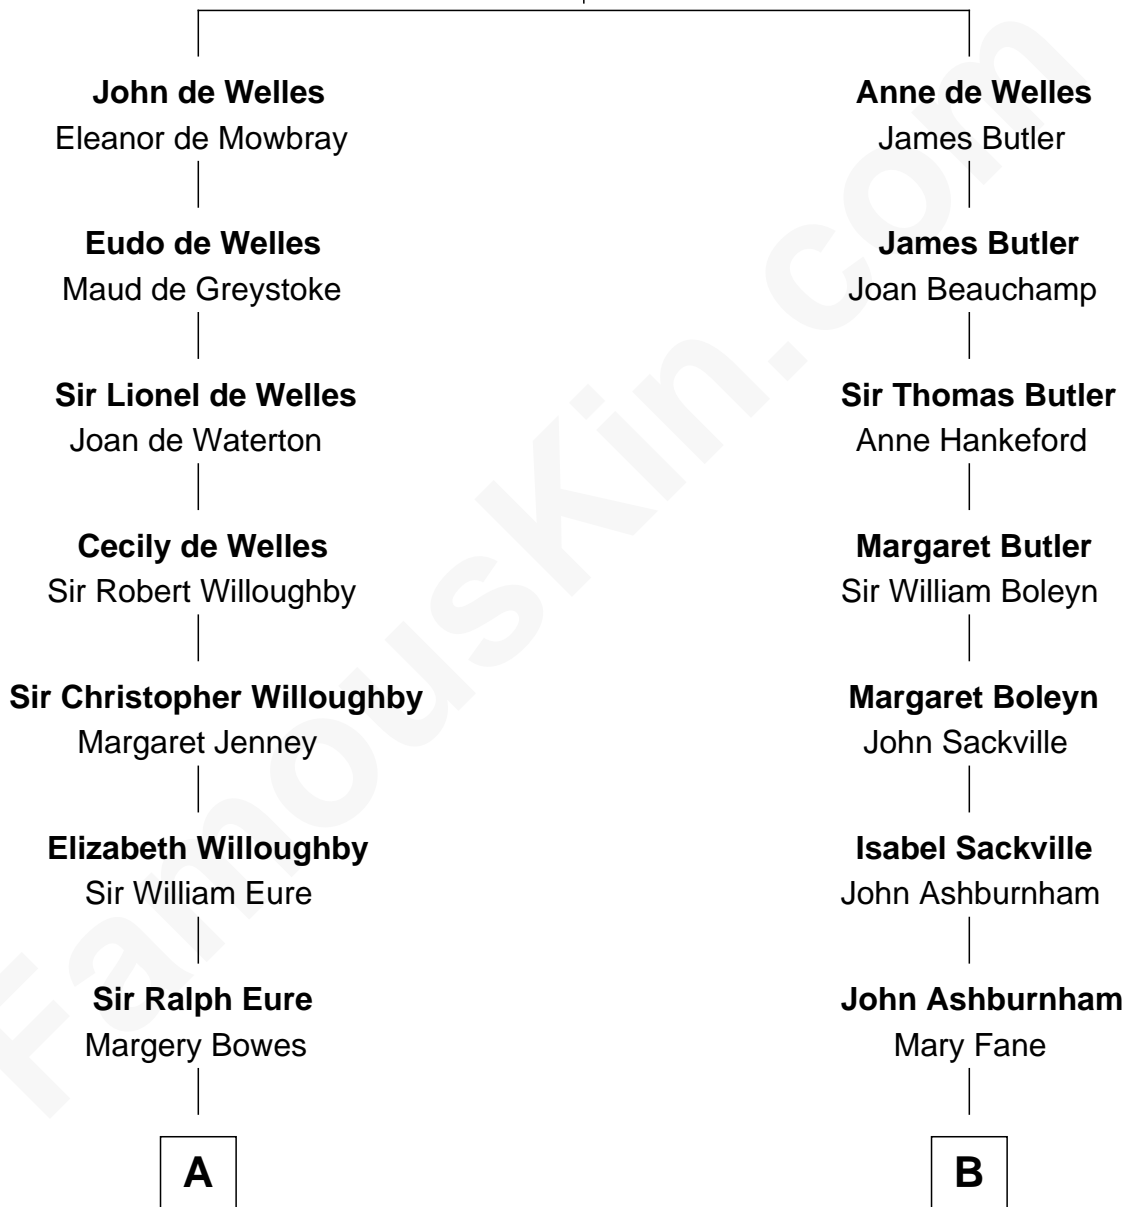

**FamousKin.com**  
**Relationship Chart of**  
**Sandra Day O'Connor**

*First Female U.S. Supreme Court Justice*

19th cousin of

**Camilla Parker Bowles**

*Queen Consort of the United Kingdom*

**John de Welles**

Maud de Roos

**C**

**Henry Clay Day**  
Alice Edith Hilton

**Henry R. Day**  
Ada Mae Wilkey

**Sandra Day O'Connor**  
*U.S. Supreme Court Justice*

**D**

**Sonia Rosemary Keppel**  
Roland Calvert Cubitt

**Rosalind Maud Cubitt**  
Bruce Middleton Hope Shand