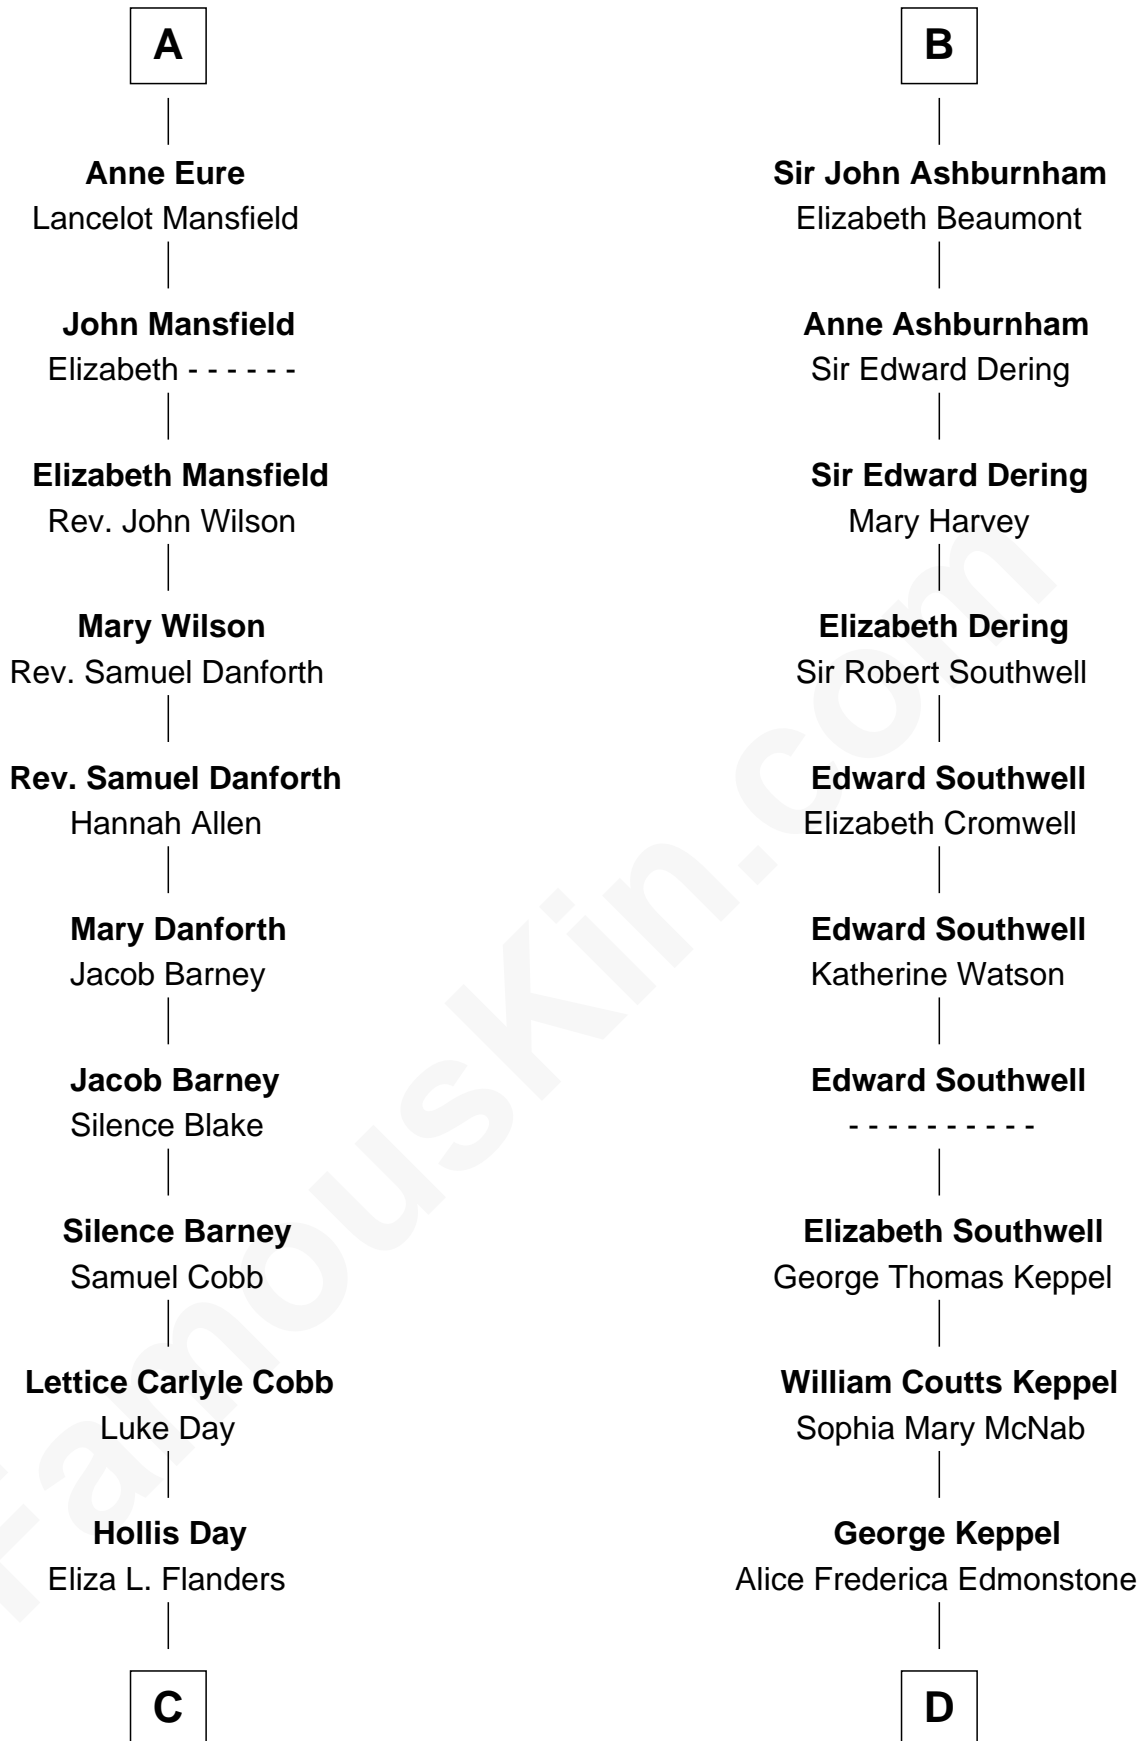

**FamousKin.com**  
**Relationship Chart of**  
**Sandra Day O'Connor**

*First Female U.S. Supreme Court Justice*

19th cousin of

**Camilla Parker Bowles**

*Queen Consort of the United Kingdom*

**John de Welles**

Maud de Roos

**C**

**Henry Clay Day**  
Alice Edith Hilton

**Henry R. Day**  
Ada Mae Wilkey

**Sandra Day O'Connor**  
*U.S. Supreme Court Justice*

**D**

**Sonia Rosemary Keppel**  
Roland Calvert Cubitt

**Rosalind Maud Cubitt**  
Bruce Middleton Hope Shand