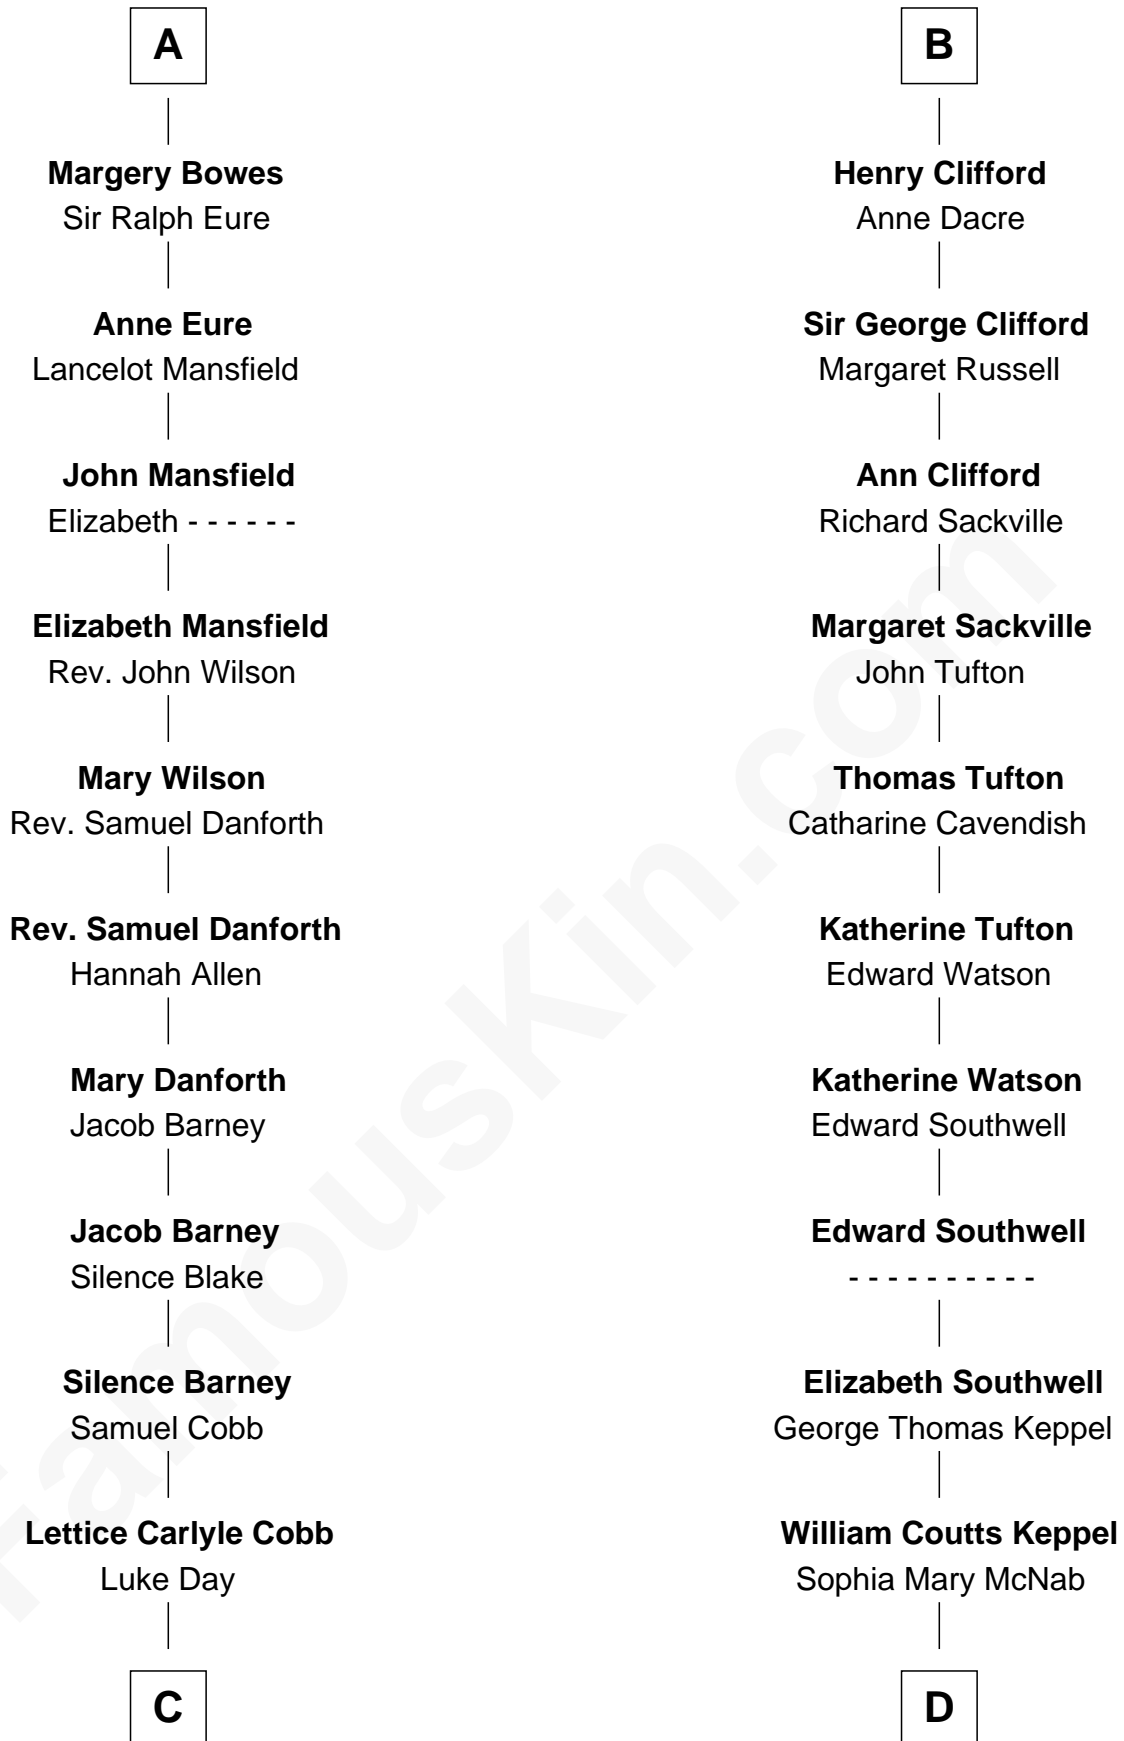

FamousKin.com
Relationship Chart of
Sandra Day O'Connor

First Female U.S. Supreme Court Justice

20th cousin of

Camilla Parker Bowles

Queen Consort of the United Kingdom

Sir Maurice de Berkeley

Eve la Zouche

C

Hollis Day

Eliza L. Flanders

Henry Clay Day

Alice Edith Hilton

Henry R. Day

Ada Mae Wilkey

Sandra Day O'Connor

U.S. Supreme Court Justice

D

George Keppel

Alice Frederica Edmonstone

Sonia Rosemary Keppel

Roland Calvert Cubitt

Rosalind Maud Cubitt

Bruce Middleton Hope Shand