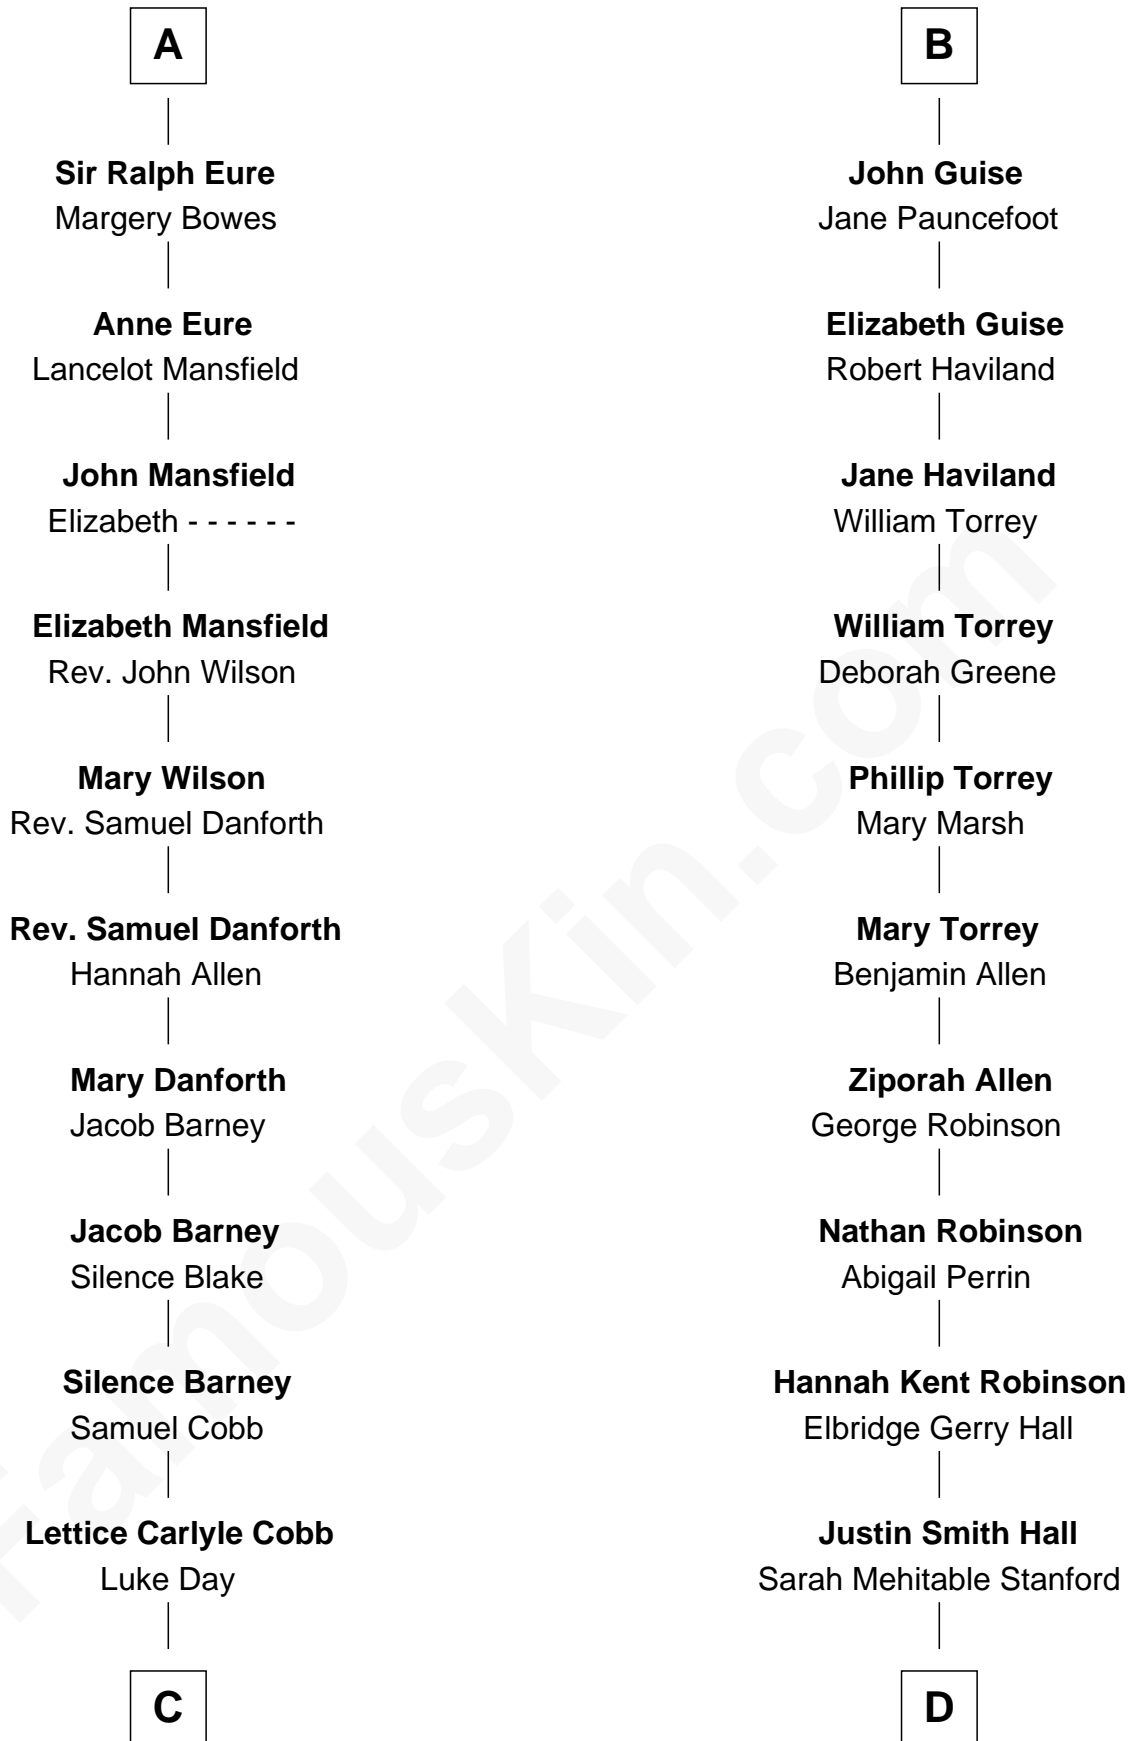

FamousKin.com
Relationship Chart of
Sandra Day O'Connor

First Female U.S. Supreme Court Justice

19th cousin 1 time removed of

Raquel Welch
Movie Actress

Sir William de Ros
 Margery de Badlesmere

C

Hollis Day

Eliza L. Flanders

Henry Clay Day

Alice Edith Hilton

Henry R. Day

Ada Mae Wilkey

Sandra Day O'Connor

U.S. Supreme Court Justice

D