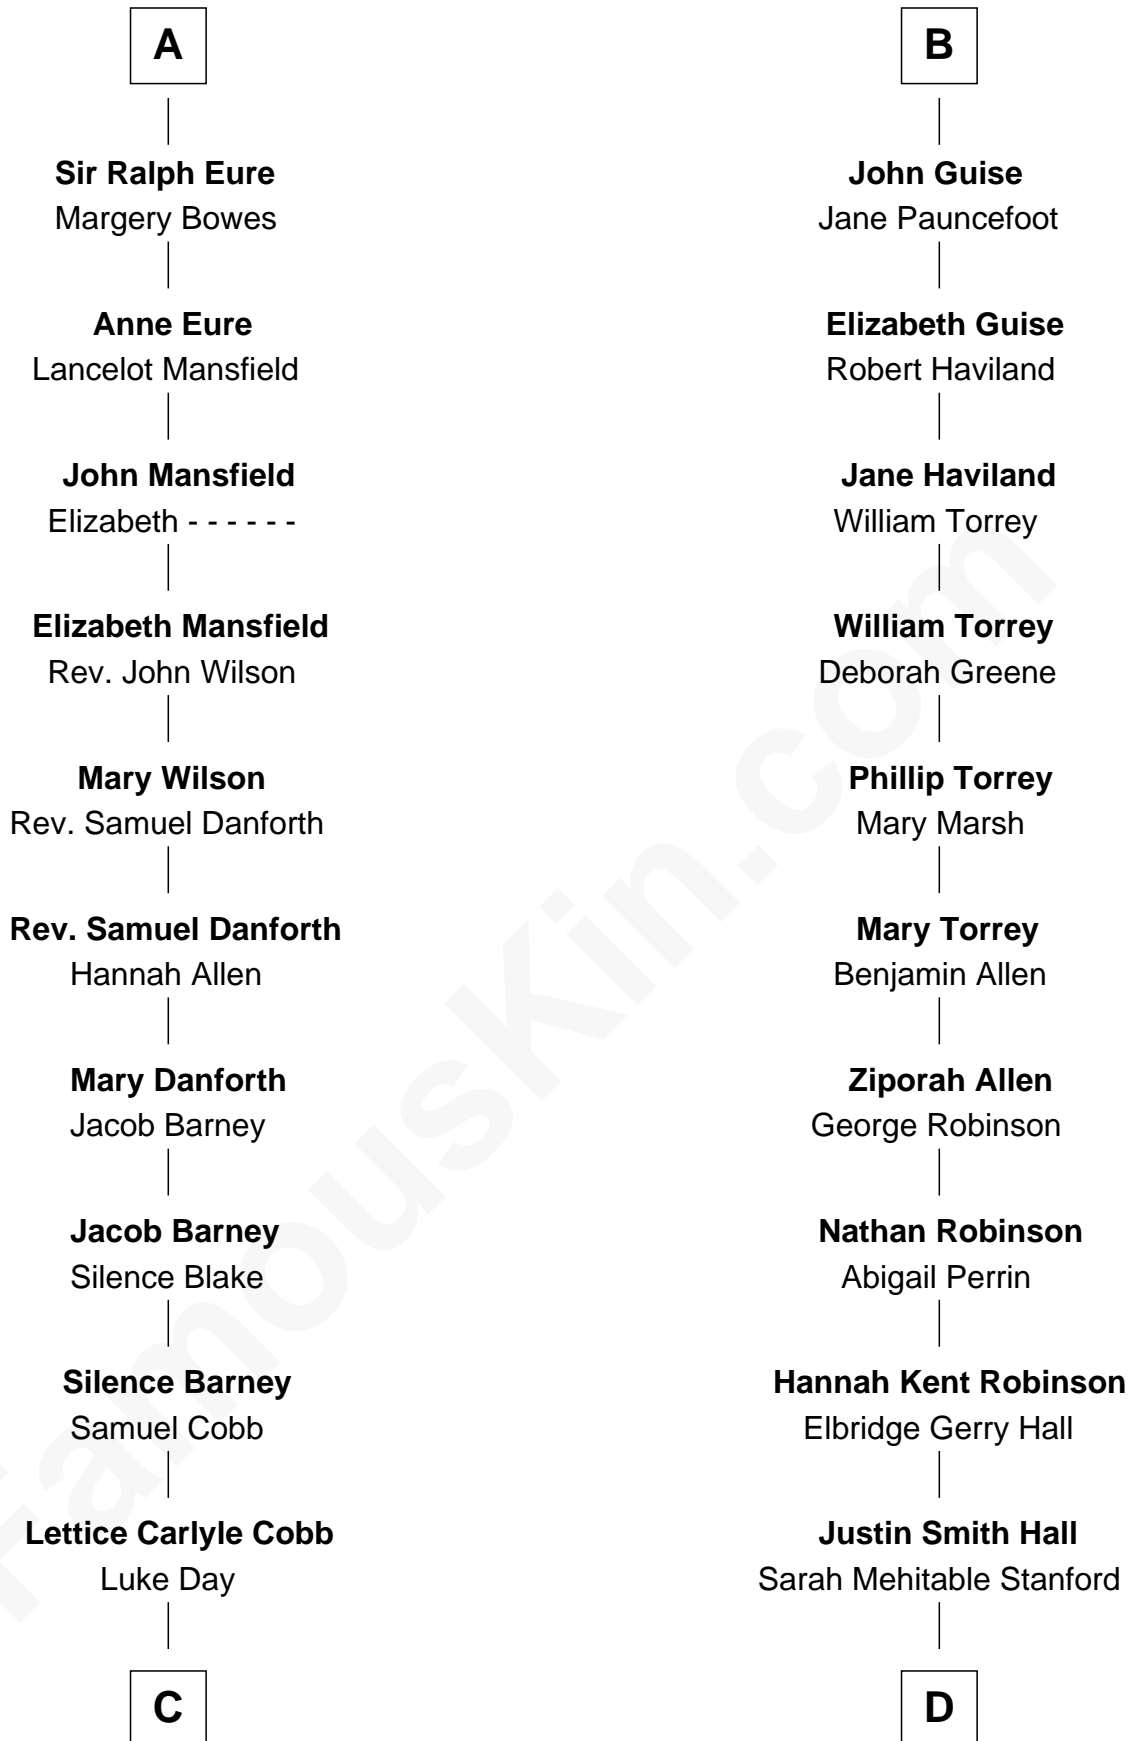

FamousKin.com

Relationship Chart of

Sandra Day O'Connor

First Female U.S. Supreme Court Justice

19th cousin 1 time removed of

Raquel Welch
Movie Actress

C

Hollis Day

Eliza L. Flanders

Henry Clay Day

Alice Edith Hilton

Henry R. Day

Ada Mae Wilkey

Sandra Day O'Connor

U.S. Supreme Court Justice

D