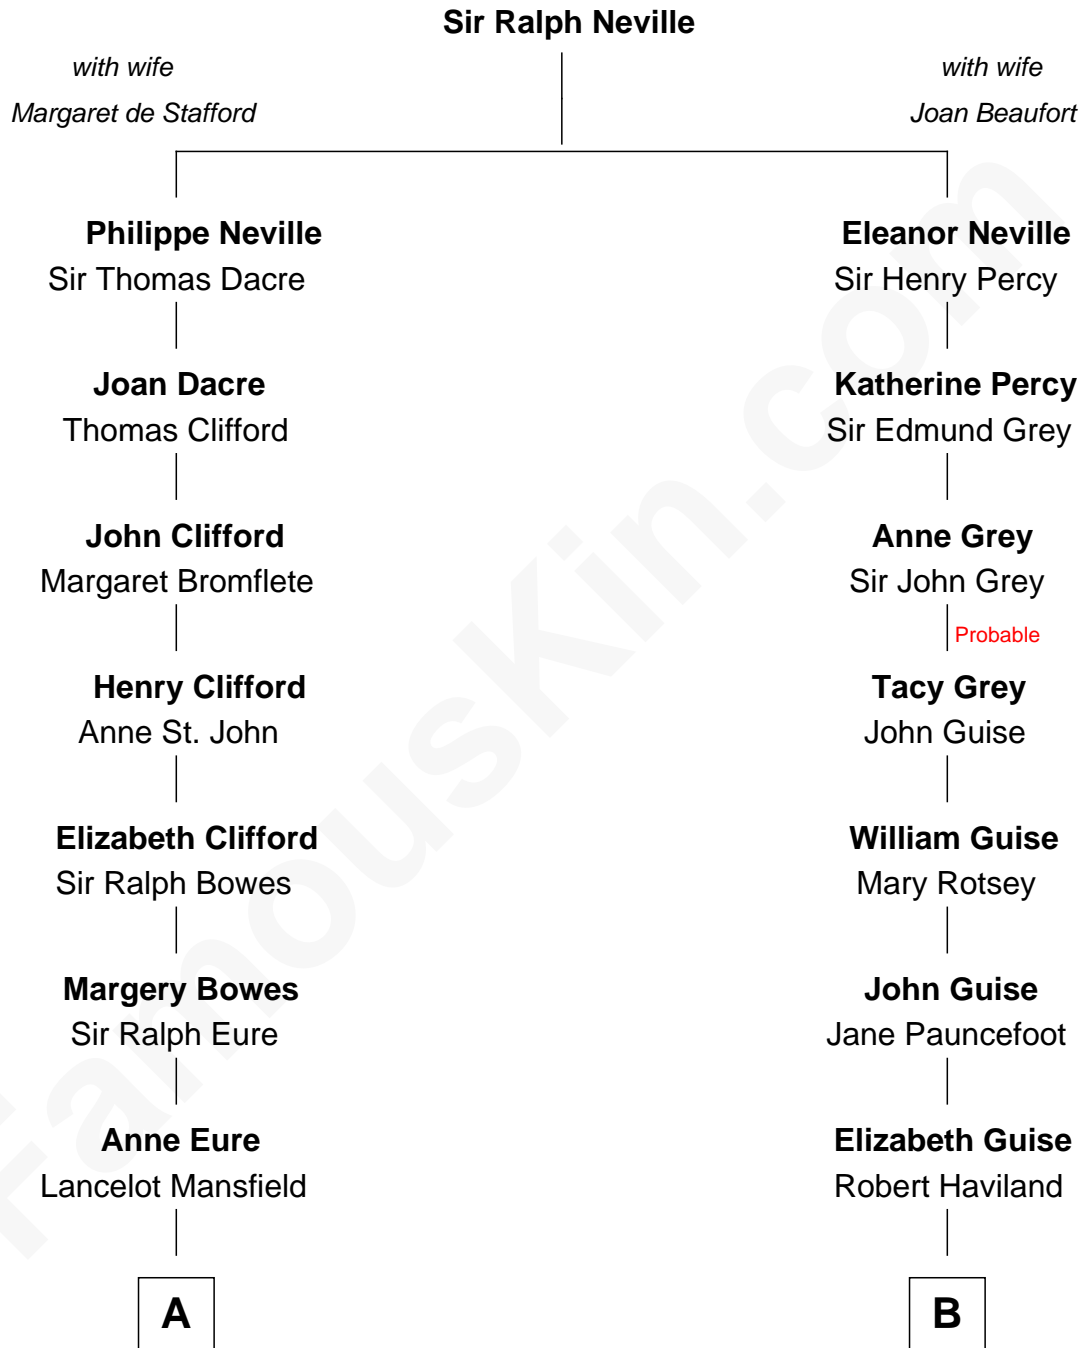

# FamousKin.com

## Relationship Chart of

### Sandra Day O'Connor

First Female U.S. Supreme Court Justice

17th cousin 1 time removed of

**Raquel Welch**  
Movie Actress

**C**

Henry R. Day  
Ada Mae Wilkey

Sandra Day O'Connor  
*U.S. Supreme Court Justice*