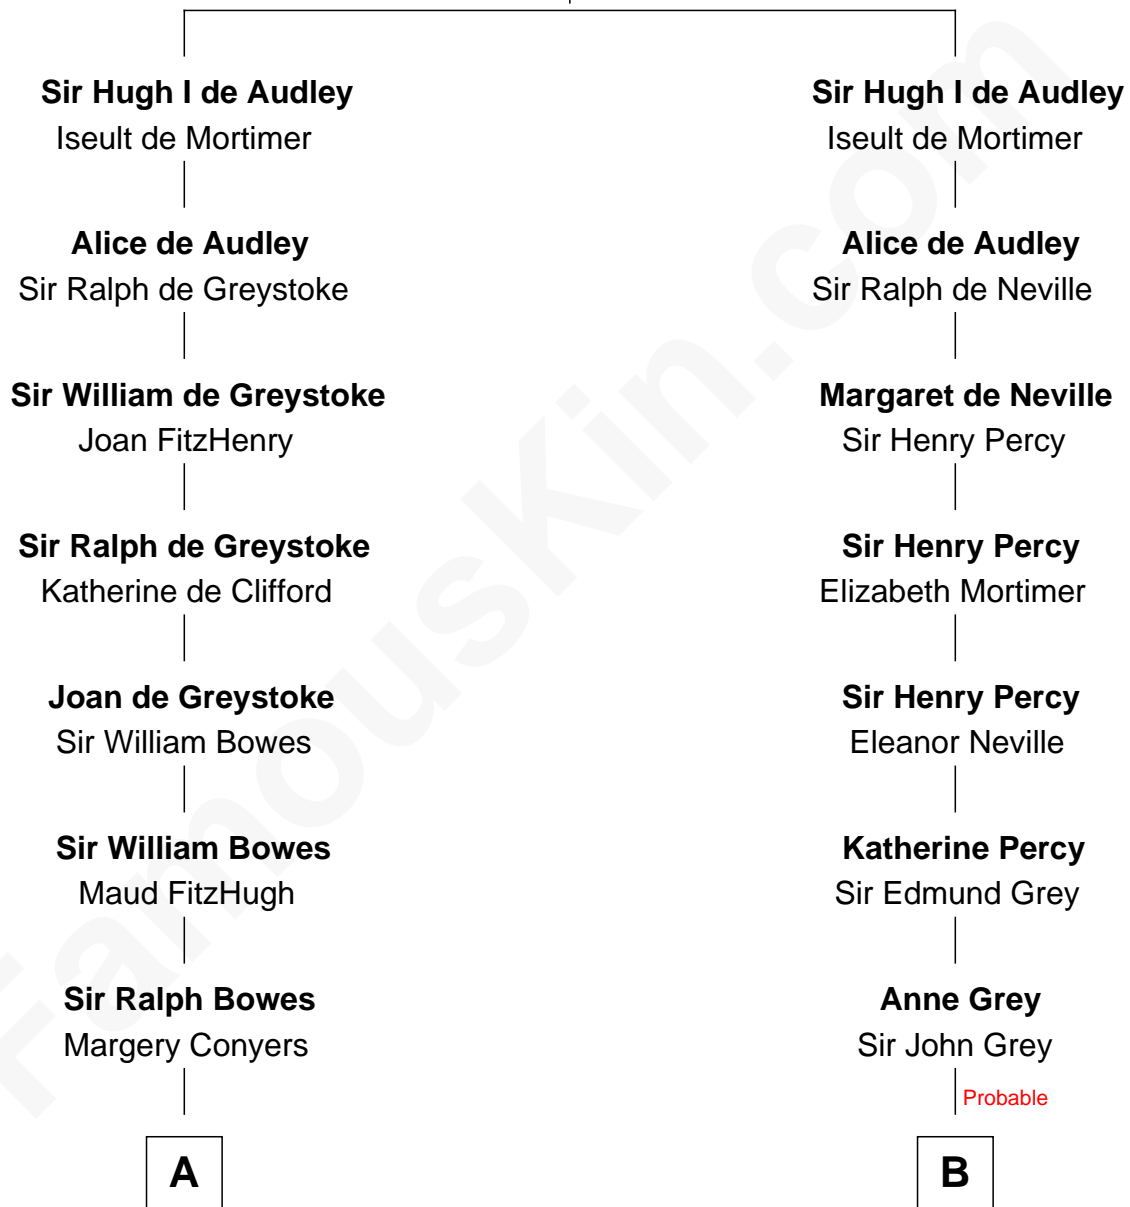

FamousKin.com

Relationship Chart of

Sandra Day O'Connor

First Female U.S. Supreme Court Justice

21st cousin of

Raquel Welch
Movie Actress

Sir James de Audley
Ela Longespee

C

Lettice Carlyle Cobb

Luke Day

Hollis Day

Eliza L. Flanders

Henry Clay Day

Alice Edith Hilton

Henry R. Day

Ada Mae Wilkey

Sandra Day O'Connor

U.S. Supreme Court Justice

D

Hannah Kent Robinson

Elbridge Gerry Hall

Justin Smith Hall

Sarah Mehitable Stanford

Emery Stanford Hall