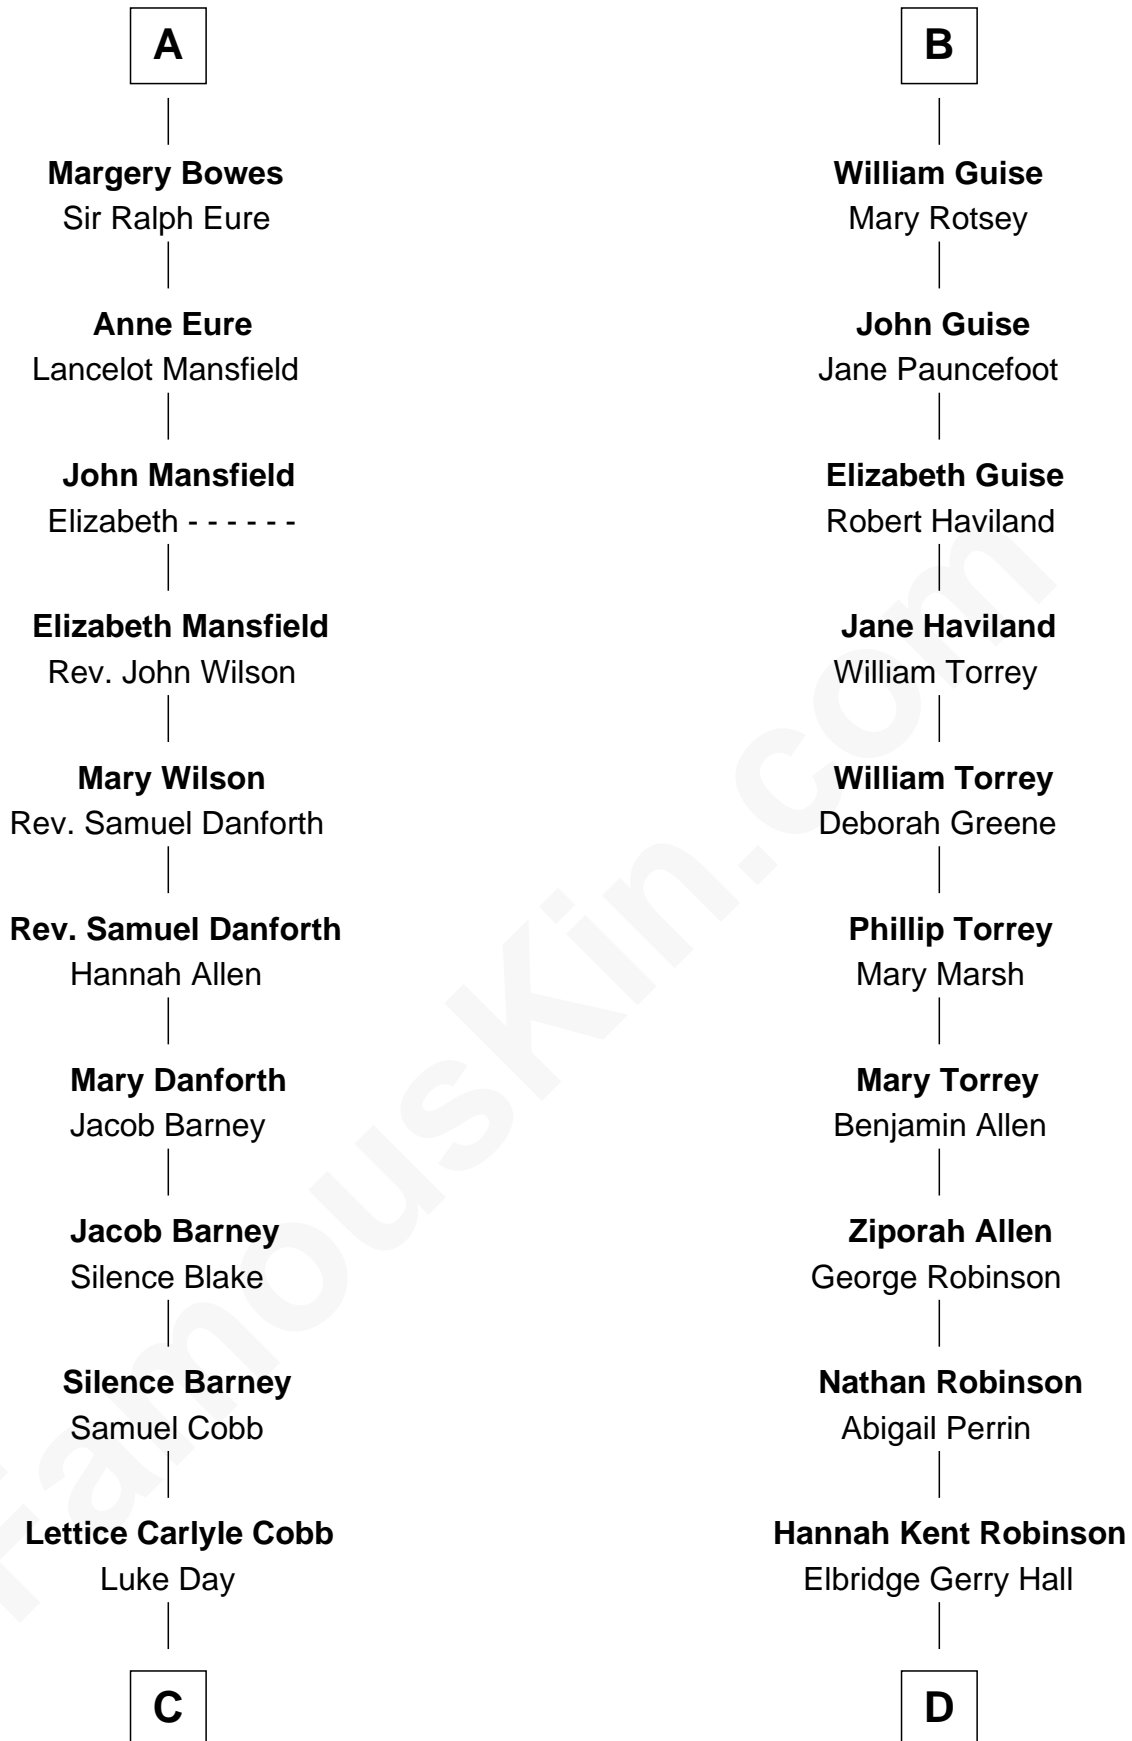

## Relationship Chart of

### Sandra Day O'Connor

*First Female U.S. Supreme Court Justice*

20th cousin of

**Raquel Welch**

*Movie Actress*

**Sir Maurice de Berkeley**

Eve la Zouche

**C**

**Hollis Day**

Eliza L. Flanders

**Henry Clay Day**

Alice Edith Hilton

**Henry R. Day**

Ada Mae Wilkey

**Sandra Day O'Connor**

*U.S. Supreme Court Justice*