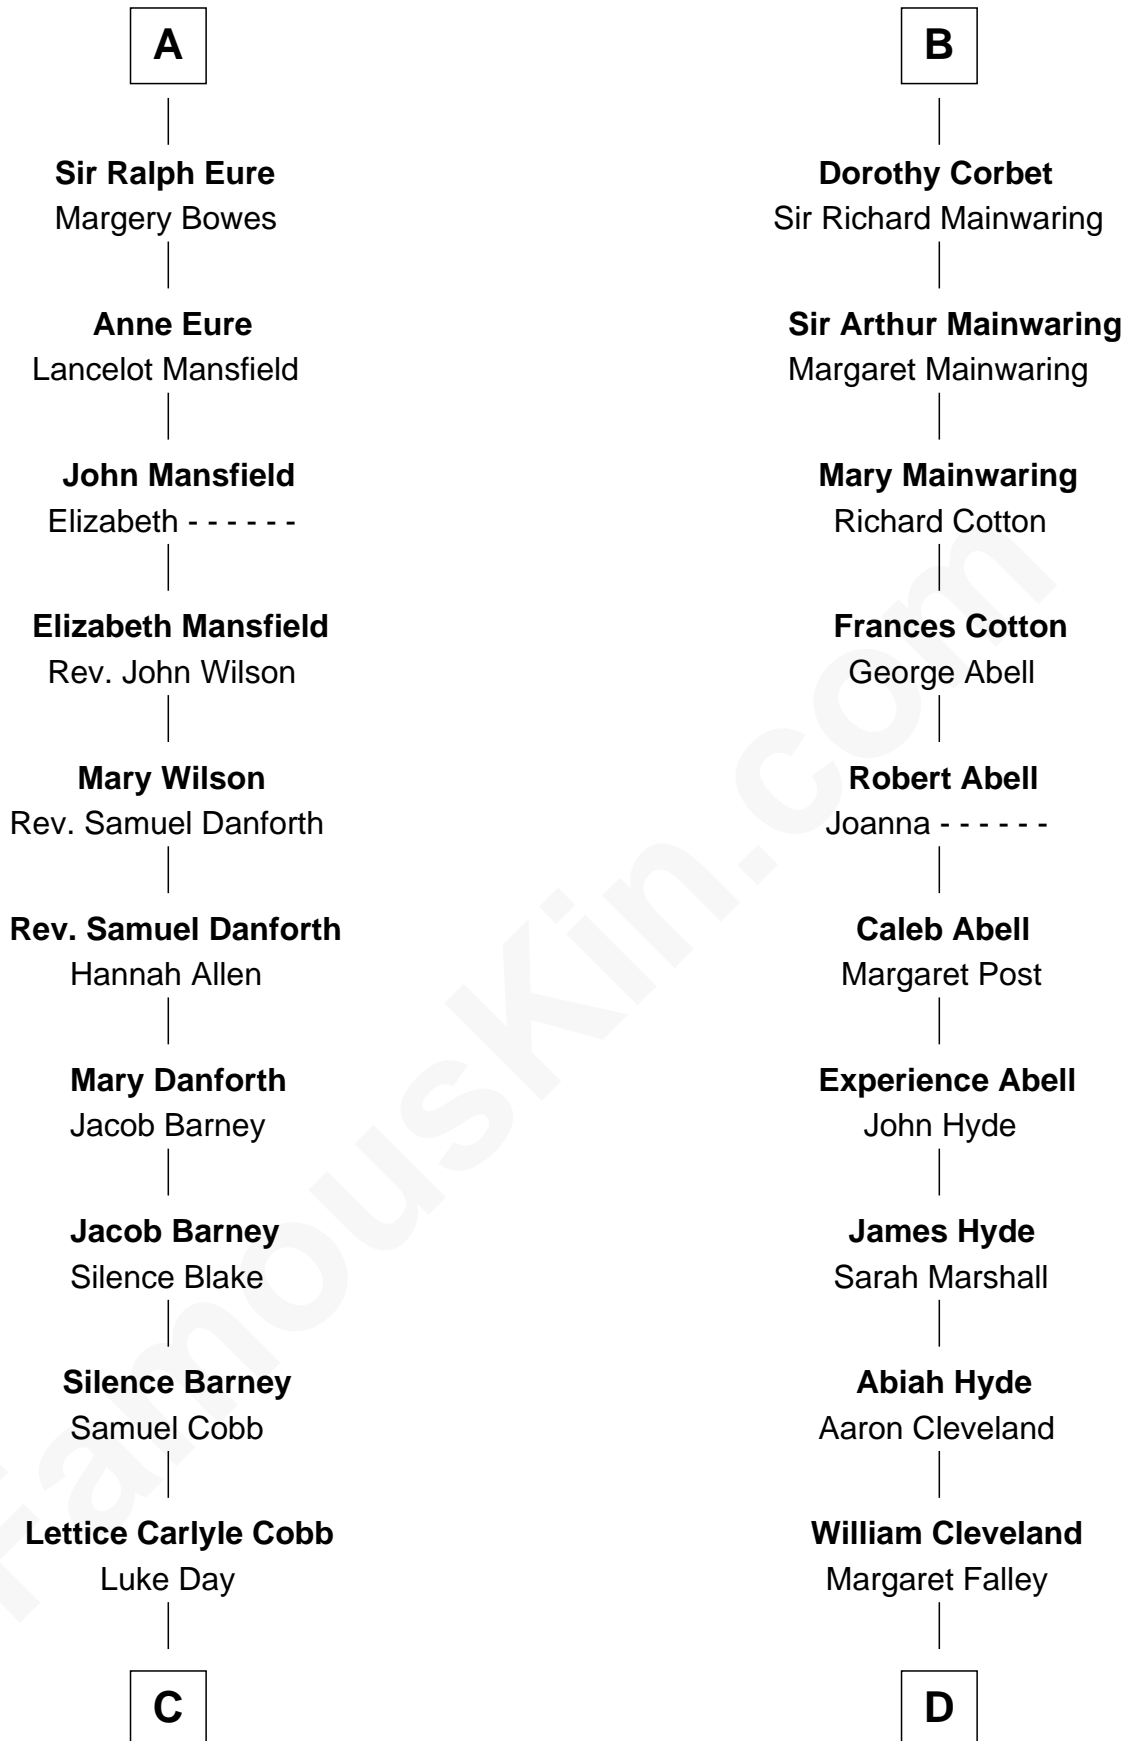

FamousKin.com

Relationship Chart of

Sandra Day O'Connor

First Female U.S. Supreme Court Justice

18th cousin 2 times removed of

Grover Cleveland

22nd and 24th U.S. President

C

Hollis Day

Eliza L. Flanders

Henry Clay Day

Alice Edith Hilton

Henry R. Day

Ada Mae Wilkey

Sandra Day O'Connor

U.S. Supreme Court Justice

D

Rev. Richard Falley Cleveland

Ann Neal

Grover Cleveland

22nd and 24th U.S. President

FamousKin.com