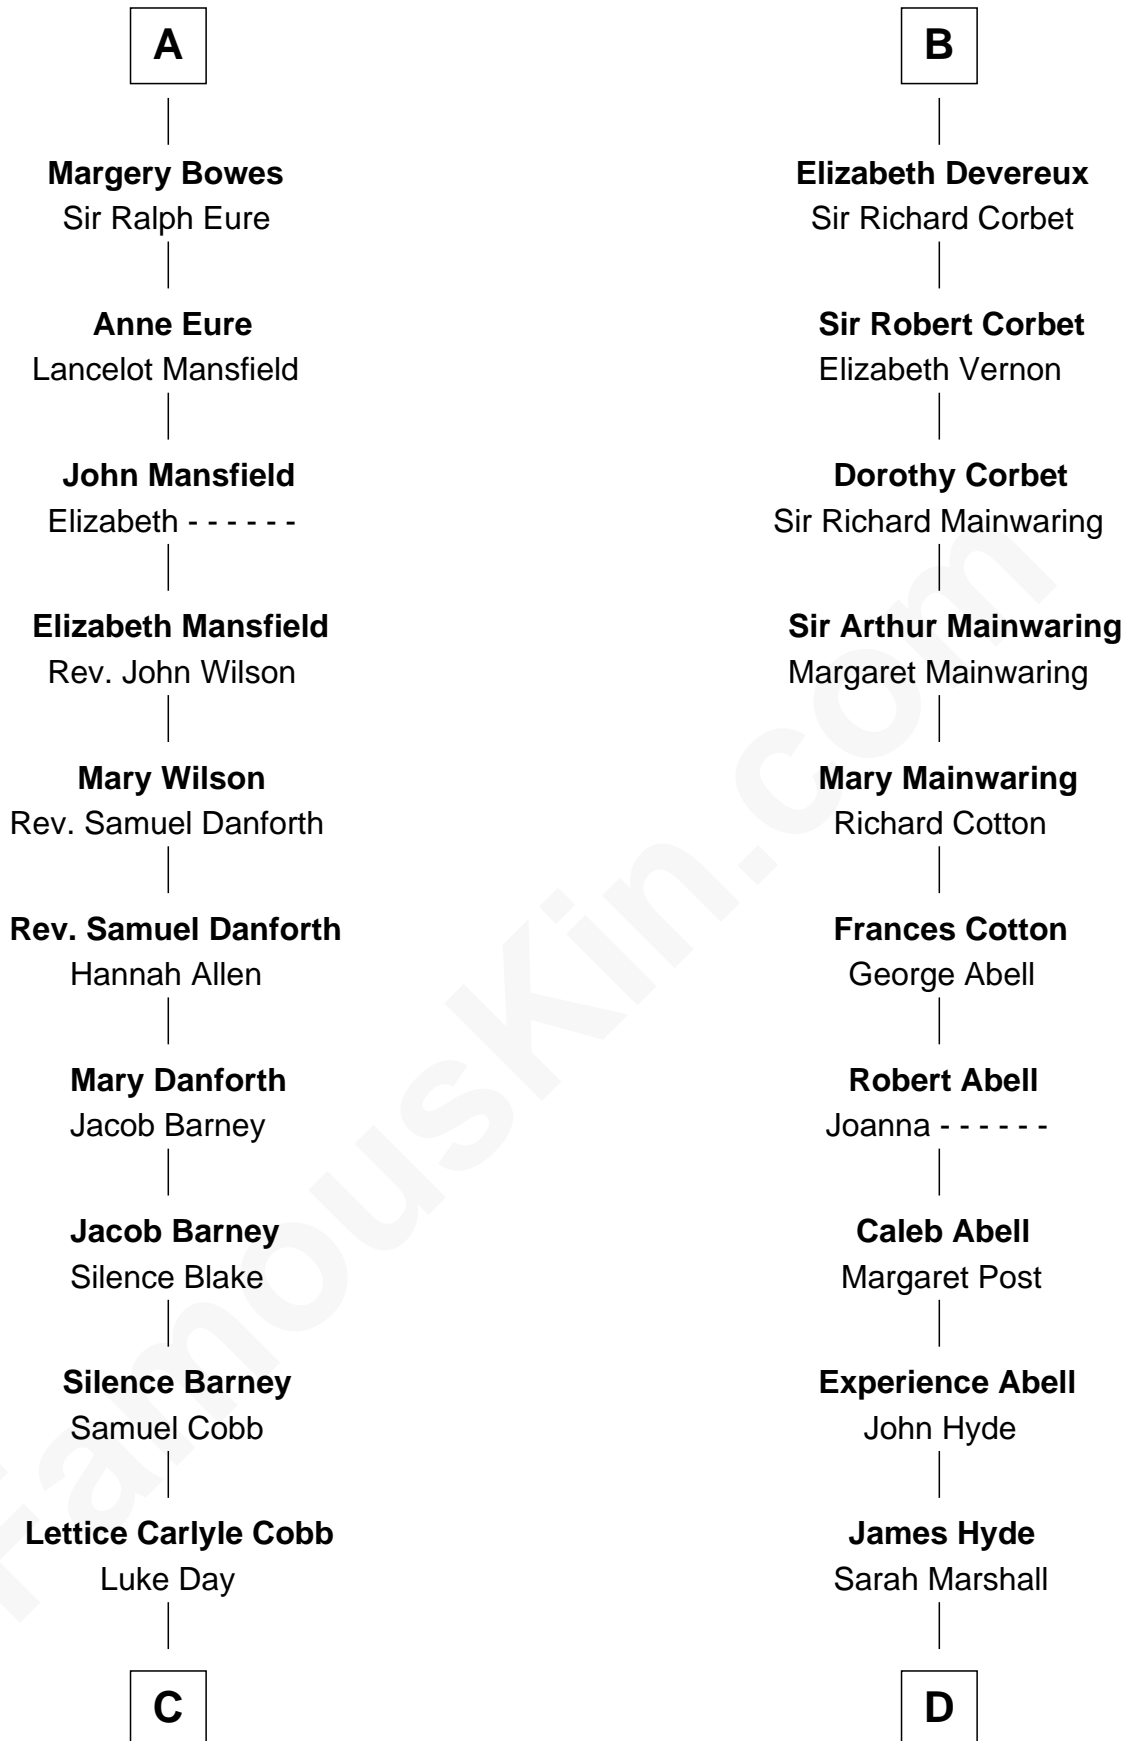

FamousKin.com

Relationship Chart of

Sandra Day O'Connor

First Female U.S. Supreme Court Justice

20th cousin of

Grover Cleveland

22nd and 24th U.S. President

Sir Hugh I de Audley

Iseult de Mortimer

C

Hollis Day

Eliza L. Flanders

Henry Clay Day

Alice Edith Hilton

Henry R. Day

Ada Mae Wilkey

Ann Neal

Grover Cleveland

22nd and 24th U.S. President