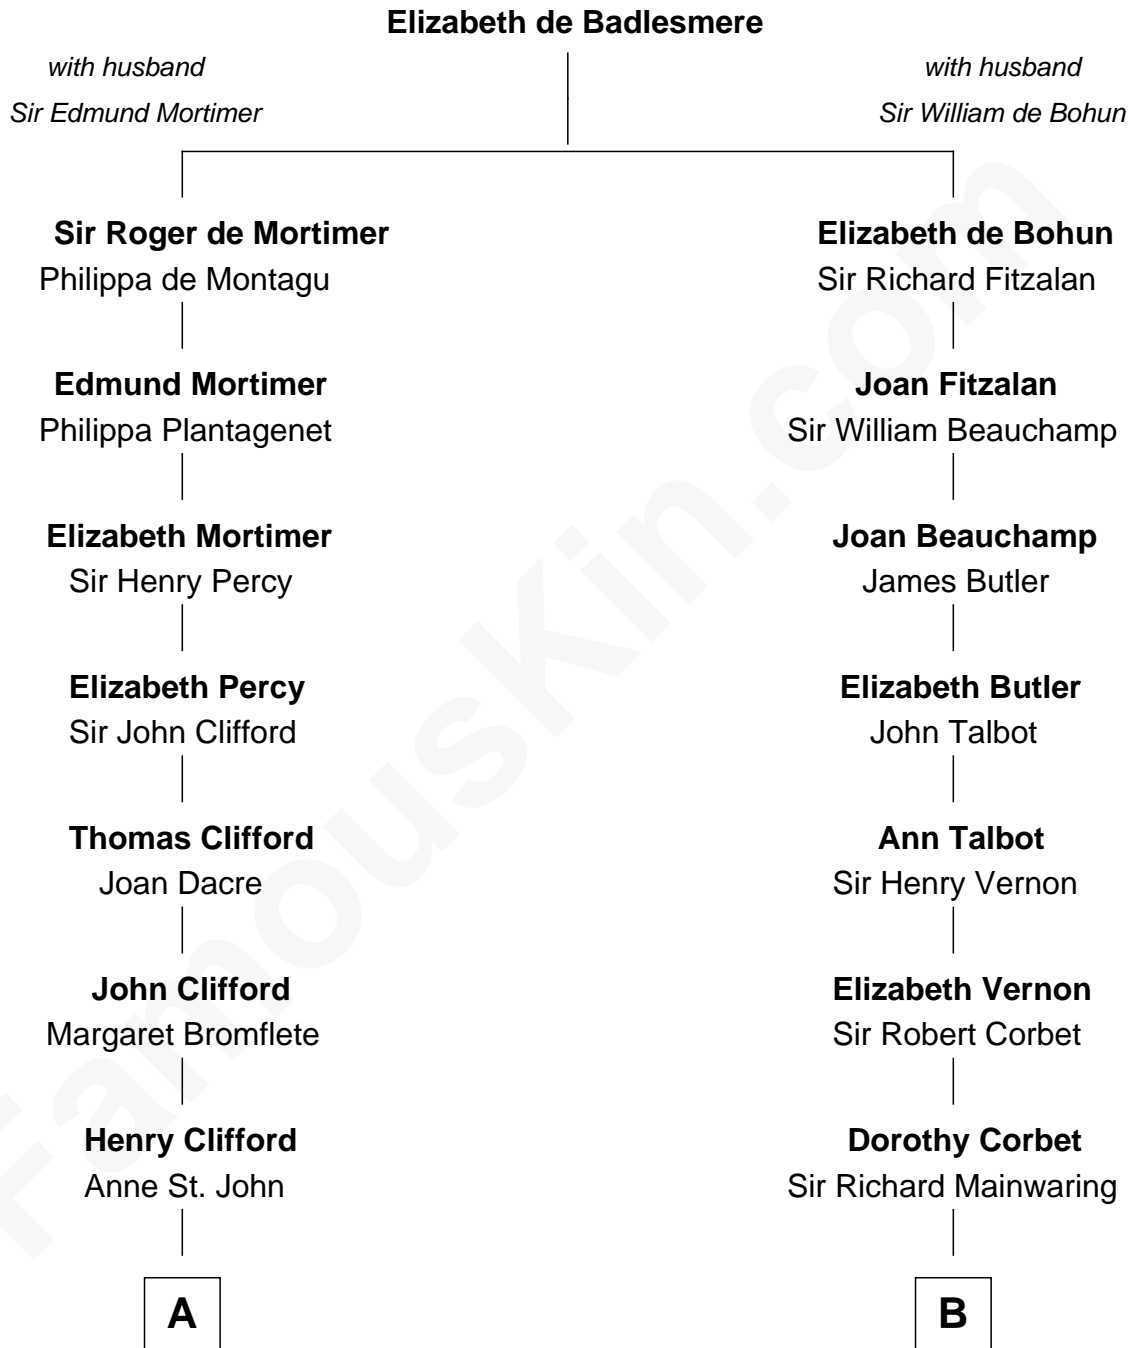

FamousKin.com

Relationship Chart of

Sandra Day O'Connor

First Female U.S. Supreme Court Justice

17th cousin 4 times removed of

Grover Cleveland

22nd and 24th U.S. President

C

—
Lettice Carlyle Cobb

Luke Day

—
Hollis Day

Eliza L. Flanders

—
Henry Clay Day

Alice Edith Hilton

—
Henry R. Day

Ada Mae Wilkey